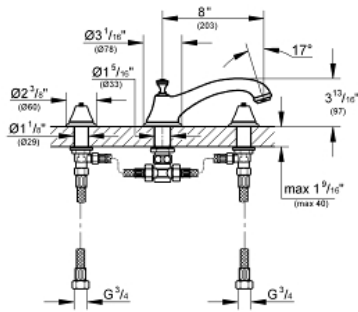

SEABURY
Roman Bathtub Faucet
MODEL # 25055000

Pure Freude
an Wasser

GROHE

Product Description:
SEABURY
Roman Bathtub Faucet

Standard Specification:

- Handles sold separately
- 1/2" valves
- Pressure resistant flexible connection hoses (between spout and side valves)
- **GROHE StarLight** chrome finish