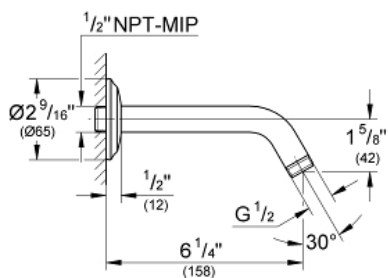

SEABURY
Shower Arm
MODEL # 27011000

Pure Freude
an Wasser

GROHE

Product Description:
SEABURY
Shower Arm

Standard Specification:

- Escutcheon
- 1/2" Connection thread
- GROHE StarLight chrome finish

Applicable Codes & Standards: