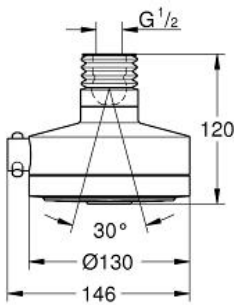

# RELEXA DELUXE 130 Shower Head 4 Sprays

MODEL # 27530000

Pure Freude  
an Wasser

**Product Description:**  
RELEXA DELUXE 130  
Shower Head 4 Sprays

**Standard Specification:**

- Rotating ball joint  $\pm 15^\circ$
- 2.5 gpm (9.5 l/min) flow limiter
- **GROHE DreamSpray** perfect spray pattern
- **GROHE StarLight** chrome finish
- Inner WaterGuide for a longer life
- Min. recommended pressure: 15 psi (1.0 bar)

**Applicable Codes & Standards:**

- Energy Policy Act of 1992
- ASME A112.18.1/CSA B125.1

**Color:**

- 27530000 StarLight Chrome