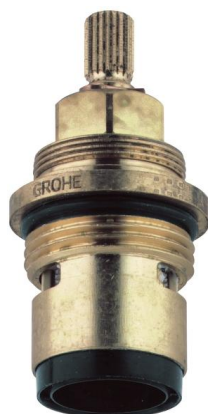

180° Ceramic cartridge (right)

MODEL # 45885000

*Pure Freude
an Wasser*

GROHE
WAVE

Product Description:

180° Ceramic cartridge (right)

Standard Specification:

- With ceramic sealing disk
- rotation angle 180°
- Stop: right-hand

Color:

□ 45885000