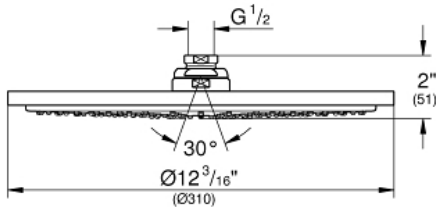

RAINSHOWER COSMOPOLITAN  
310  
Shower Head 1 Spray  
MODEL # 27478000

Pure Freude  
an Wasser

**Product Description:**  
RAINSHOWER COSMOPOLITAN 310  
Shower Head 1 Spray

**Standard Specification:**

- Rain spray pattern (1 spray-rain)
- 12 1/4"
- Metal
- 20° swivel ball joint ( $\pm 20^\circ$ )
- 1/2" Connection thread
- 2.5 gpm (9.5 l/min) flow limiter
- **GROHE DreamSpray** perfect spray pattern
- **GROHE StarLight** chrome finish
- **SpeedClean**® anti-lime system
- Suitable for instantaneous heater
- Min. recommended pressure: 15 psi
- Max Flow Rate 2.5 gpm at 80 psi (9.5 L/min)