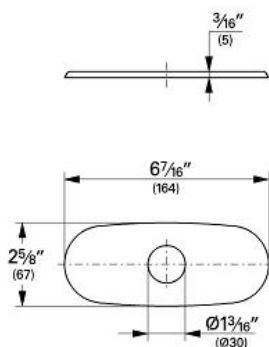

6" Escutcheon
MODEL # 07551EN0

Pure Freude
an Wasser

GROHE

Product Description:

6" Escutcheon

Standard Specification:

- For use with centerset kitchen, bar, lavatory and bidet faucets to cover unused mounting hole.
- **GROHE StarLight** finish