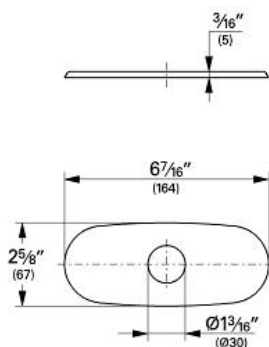

6" Escutcheon
MODEL # 07551ZB0

Pure Freude
an Wasser

GROHE

Product Description:

6" Escutcheon

Standard Specification:

- For use with centerset kitchen, bar, lavatory and bidet faucets to cover unused mounting hole.
- **GROHE StarLight** chrome finish