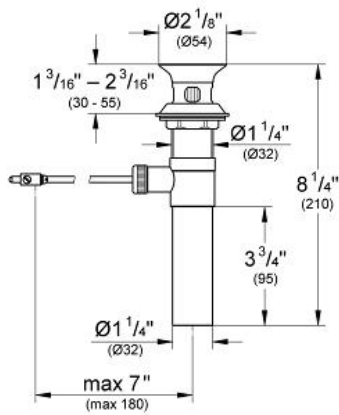

Waste fitting
MODEL # 28957ZB0

Pure Freude
an Wasser

GROHE

Product Description:

Waste fitting

Standard Specification:

- GROHE StarLight chrome finish

Color:

- 28957ZB0 Oil Rubbed Bronze