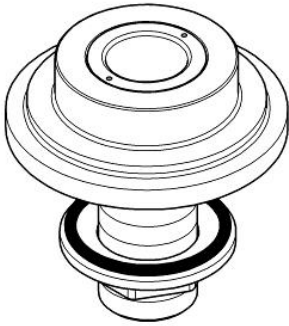

Spray holder  
MODEL # 47668EN0

Pure Freude  
an Wasser

**GROHE**  
WAVE

**Product Description:**

Spray holder

**Standard Specification:**

**Color:**

47668EN0 Brushed Nickel