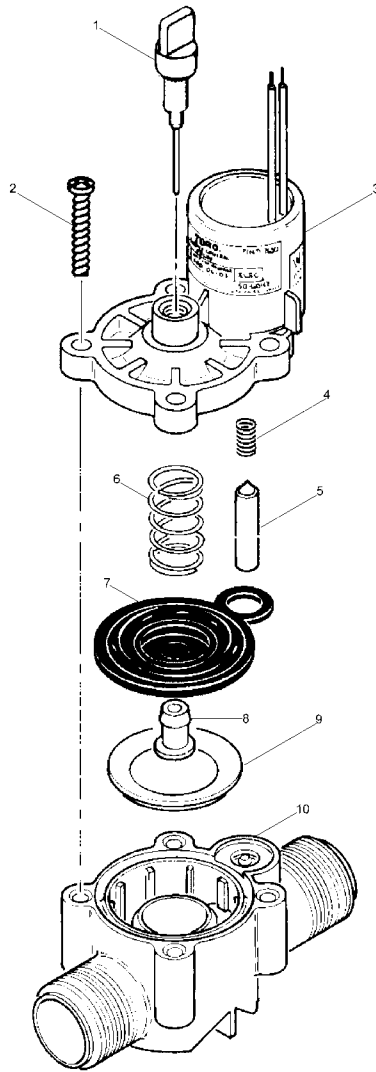

264 Series, 3/4 Inch Valves

Ref.	Part Number	Qty.	Description
1	35-4889	1	Bleed Screw Assy. With Pin
2	363-1493	4	Screw, #10 X 1
3	9-7413	1	Cap Assy.
4	9-6148	1	Spring-Plunger, Solenoid, EI
5	9-6527	1	Plunger Assy., EI
6	9-7619	1	Spring, Diaphragm
7	35-8941	1	Diaphragm Assy. (Includes Item 8)
8		1	Plug, Metering, Diaphragm ●
9	9-7835	1	Support, Diaphragm
10	9-7992	1	Body, Valve

● Not serviced separately

264 Series, 3/4 Inch Valves (continued)

● Not serviced separately