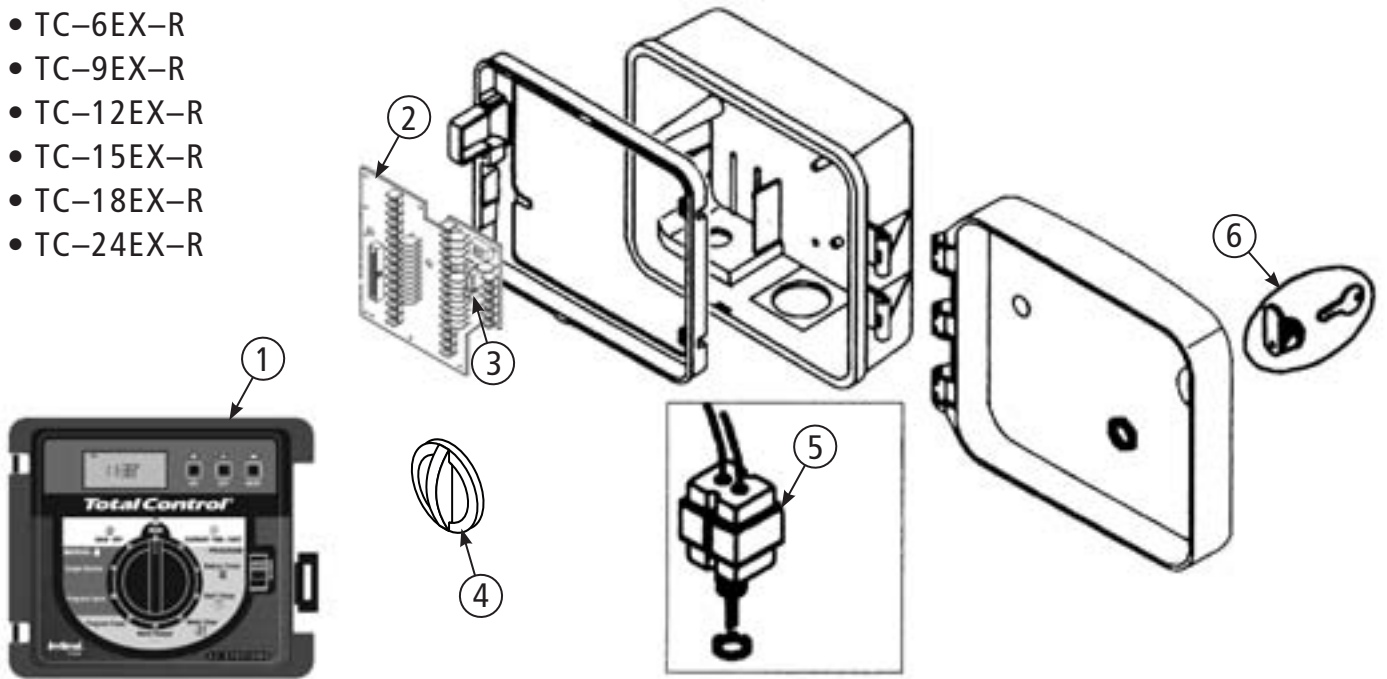

CONTROLLERS

TOTAL CONTROL[®] SERIES HYBRID

OUTDOOR MODELS:

- TC-6EX-R
- TC-9EX-R
- TC-12EX-R
- TC-15EX-R
- TC-18EX-R
- TC-24EX-R

REF.#	DESCRIPTION	TC-6EX-R PART NO.	TC-9EX-R PART NO.	TC-12EX-R PART NO.	TC-15EX-R PART NO.	TC-18EX-R PART NO.	TC-24EX-R PART NO.
1	Module Assembly	TC-6MOD-R	TC-9MOD-R	TC-12MOD-R	TC-15MOD-R	TC-18MOD-R	TC24-MOD-R
2	Terminal Board Assembly	102-2615	102-2615	102-2615	102-2614	102-2614	102-2614
2	Terminal Board Assembly, ROHS	102-8104	102-8104	102-8104	102-8103	102-8103	102-8103
3	Fuse 2 amp SLO-BLO	363-1578	363-1578	363-1578	363-1578	363-1578	363-1578
4	Select Knob, Total Control	597701	597701	597701	597701	597701	597701
5	Transformer Assy, 230 VAC, 50 Hz, ROHS	102-5804C	102-5804C	102-5804C	102-5804C	102-5804C	102-5804C
5	Transformer Assembly, 120 VAC, 60 Hz	R614201	R614201	R614201	R614201	R614201	R614201
6	Key and Lock Assembly	R671101	R671101	R671101	R671101	R671101	R671101
	User's Manual	Visit www.irritrol.com to download					
	Quick Reference Card	Visit www.irritrol.com to download					