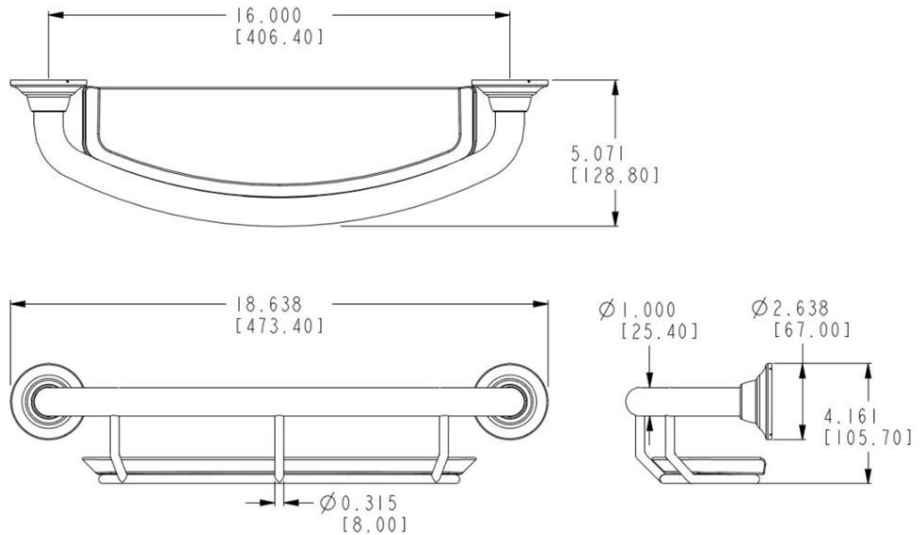

Home Care Technical Specification

Grab Bar with Shelf

LR2356D

Stock Numbers:

LR2356DBN – Grab Bar with Shelf
Brushed Nickel Finish

LR2356DOWB – Grab Bar with Shelf
Old World Bronze Finish

LR2356DCH – Grab Bar with Shelf
Chrome Finish

Materials:

Grab Bar is made from Stainless Steel Construction. **SecureMount anchors** are made of POM.

Compliance:

- Tested to 250 lbs. Weight Capacity

Dimensions:

Stock Number: _____ Grab Bar with Shelf
By Creative Specialties