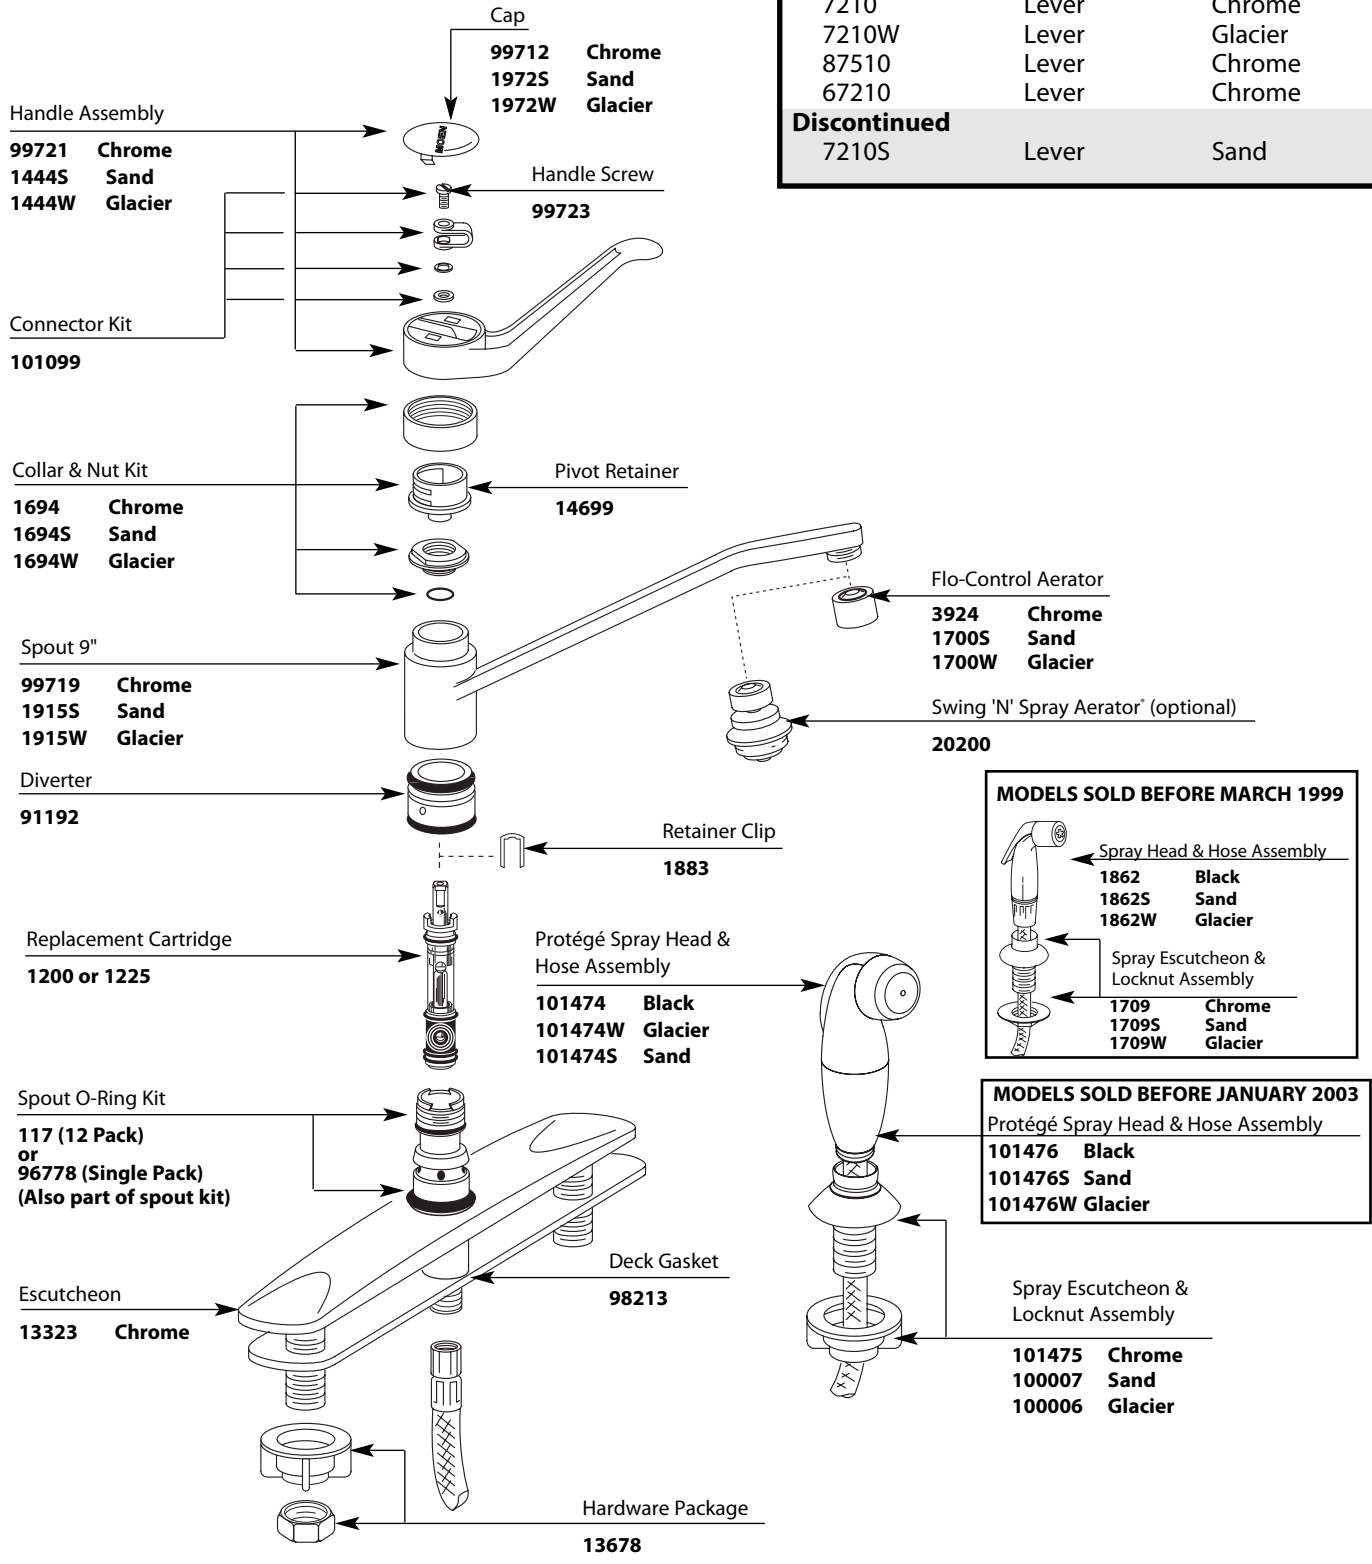

Buy it for looks. Buy it for life.®

Illustrated Parts

■ Order by Part Number

LEGEND®		
Single-Handle Kitchen Faucet		
MODEL	HANDLE	FINISH
7210	Lever	Chrome
7210W	Lever	Glacier
87510	Lever	Chrome
67210	Lever	Chrome
Discontinued		
7210S	Lever	Sand

MODELS SOLD BEFORE MARCH 1999		
Spray Head & Hose Assembly		
1862	Black	
1862S	Sand	
1862W	Glacier	
Spray Escutcheon & Locknut Assembly		
1709	Chrome	
1709S	Sand	
1709W	Glacier	

MODELS SOLD BEFORE JANUARY 2003		
Protégé Spray Head & Hose Assembly		
101476	Black	
101476S	Sand	
101476W	Glacier	