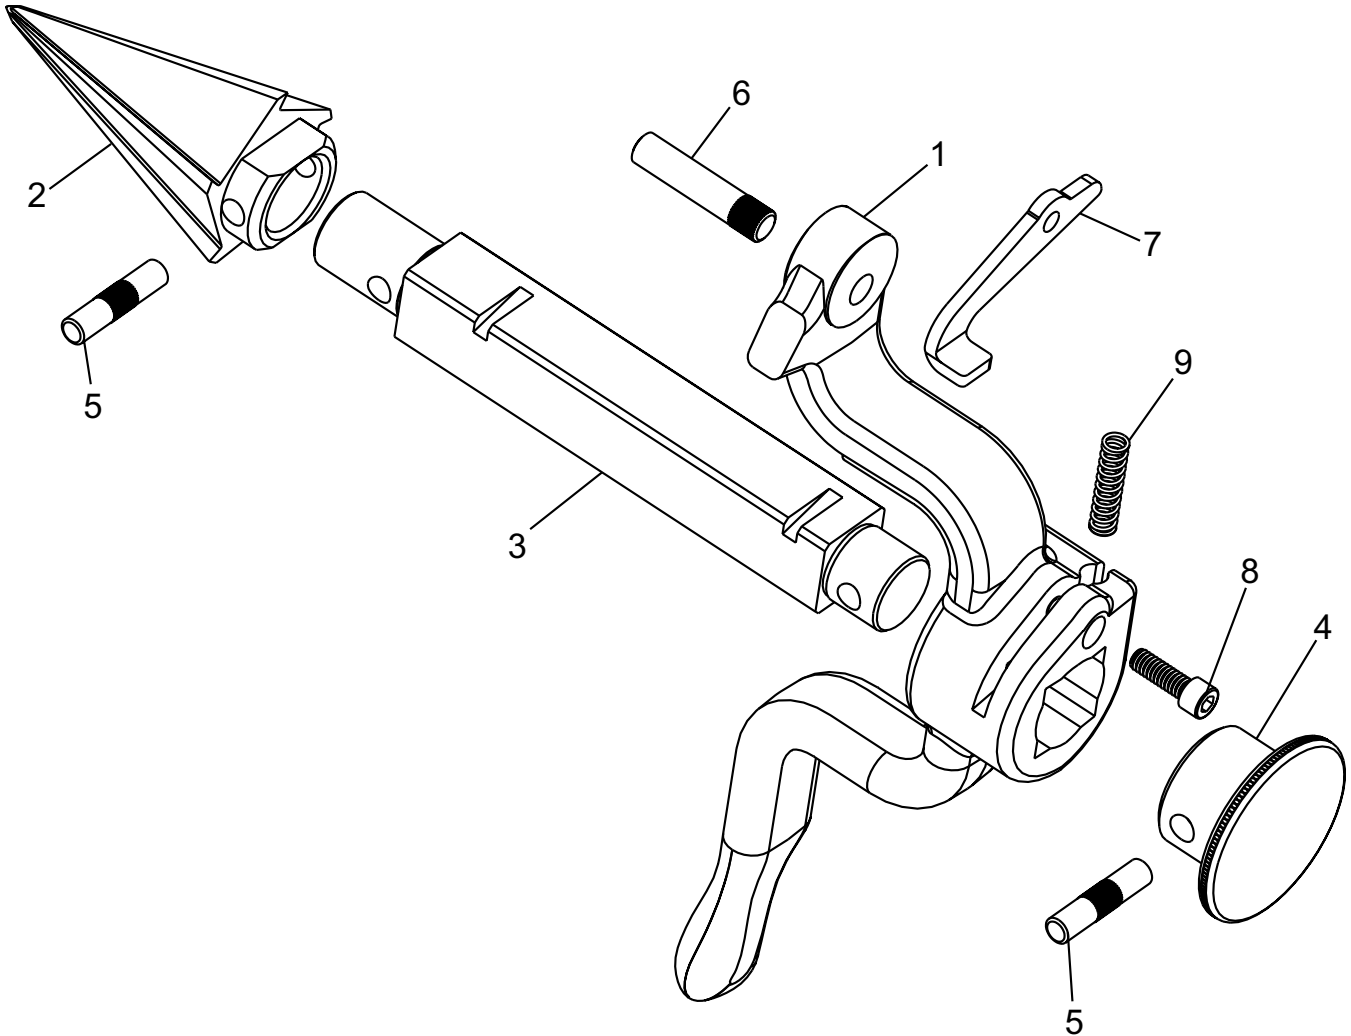

PIPE TOOLS & VISES
SINCE 1896

5301PD Power Drive

Replacement Parts

5301PDR #05308

5301PD Reamer Adapter

Parts List

Ref. No.	Description	Item Code	Qty. Used
1	Arm	95487	1
2	Reamer	95492	1
3	Bar	95493	1
4	Knob	95494	1
5	Pin	95495	2
6	Hinge Pin	95496	1
7	Latch	95497	1
8	1/4 x 3/4" Pin	30004	1
9	Spring	95451	1