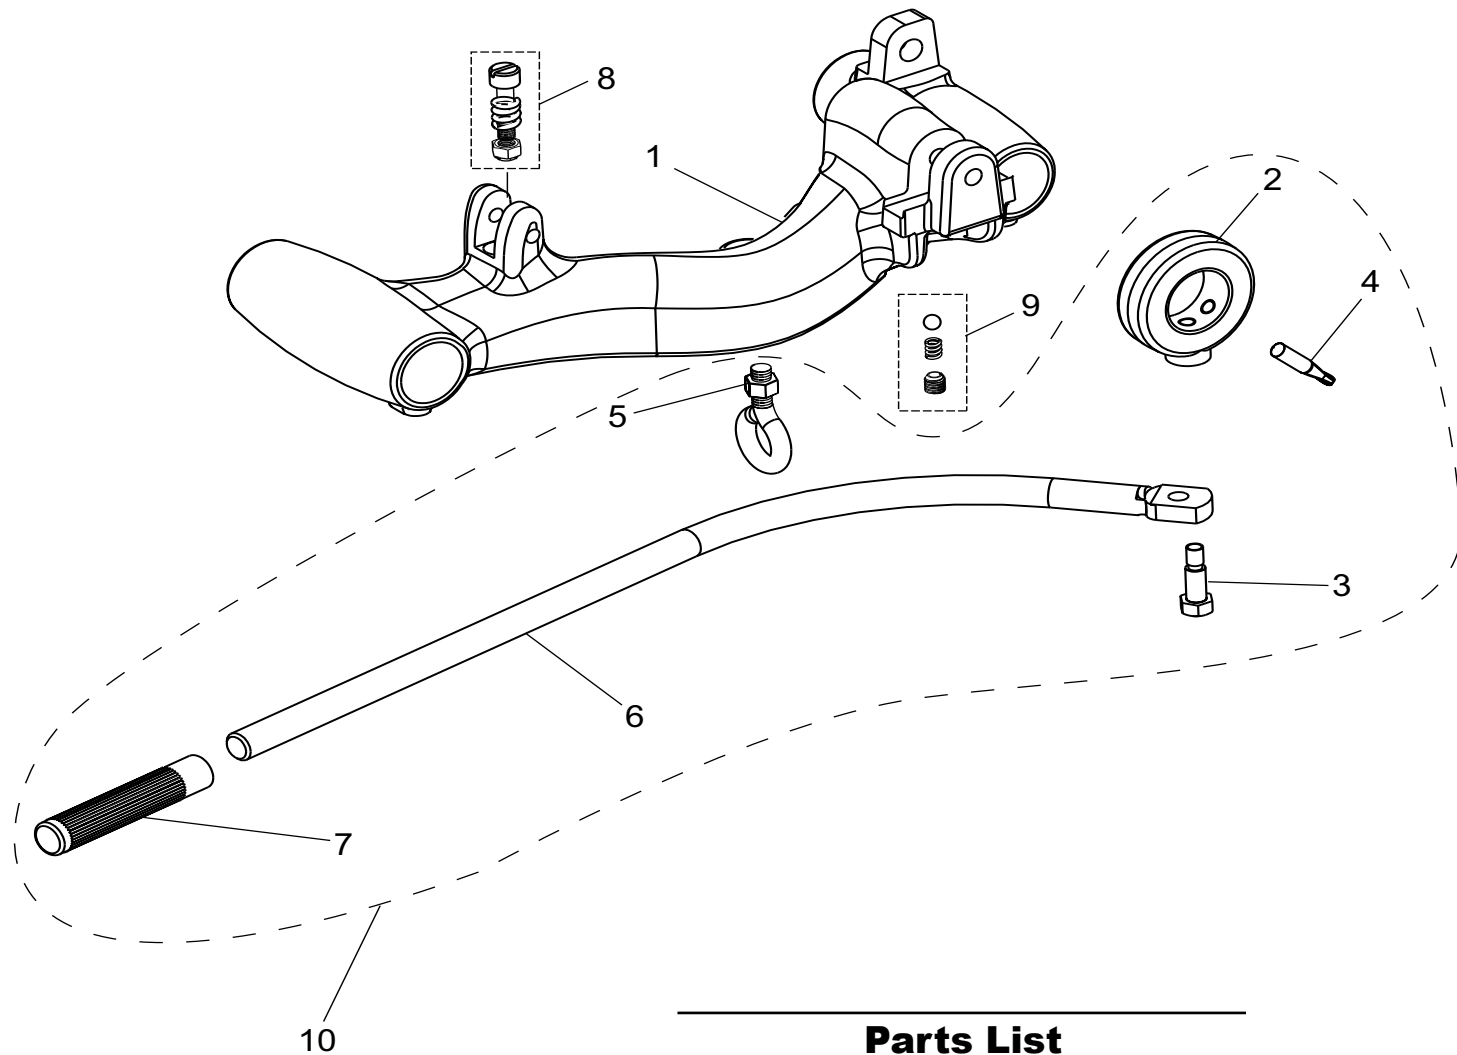

PIPE TOOLS & VISES
SINCE 1896

5301PD Power Drive

Replacement Parts

CARRIAGE #05307 5301PD Carriage Adapter

Parts List

Ref. No.	Description	Item Code	Qty. Used
1	Carriage	95465	1
2	Collar	95410	1
3	Shoulder Bolt	35424	1
4	Thumb Screw	45425	1
5	Eye Bolt	45550	1
6	Lever Arm	95551	1
7	Grip	92754	1
8	Stop Bolt Assembly	95881	1
9	Ball Retainer Kit	95833	1
10	Lever Assembly	95885	1