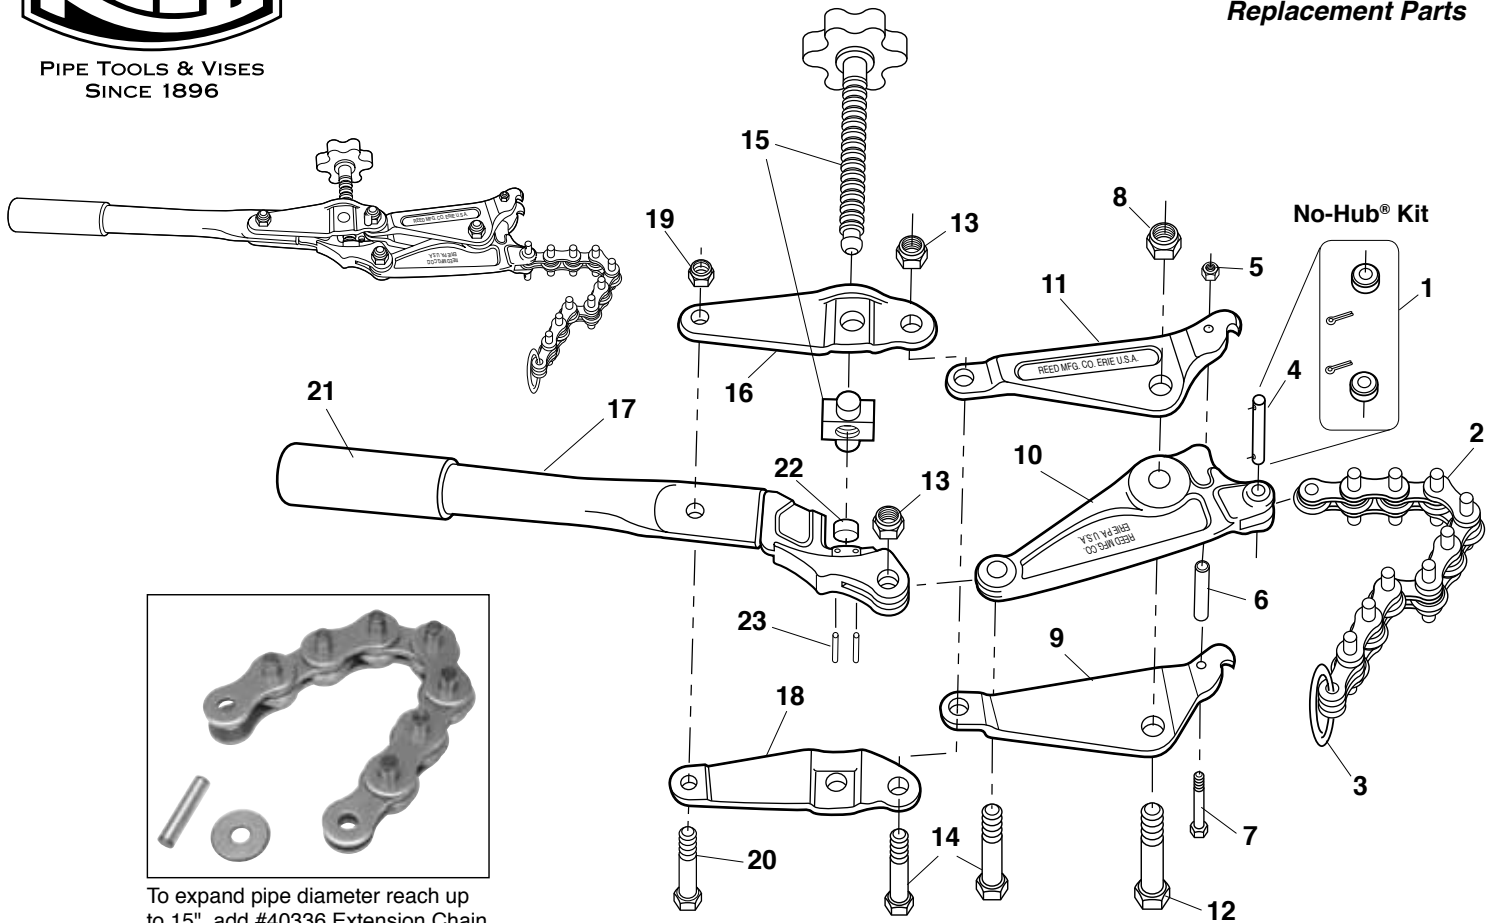

PIPE TOOLS & VISES
SINCE 1896

Soil Pipe Cutters (SC49 All Models)

Replacement Parts

To expand pipe diameter reach up to 15", add #40336 Extension Chain.

Parts List

Ref. No.	Description	SC49-6 08049		SC49-8 08050		SC49-10 08051		SC49-12 08052		SC49-15 08053	
		Item Code	Qty.	Item Code	Qty.	Item Code	Qty.	Item Code	Qty.	Item Code	Qty.
1	No-Hub® Kit	08034	1	08034	1	08034	1	08034	1	08034	1
2	Chain	40202	1	98101	1	98102	1	98103	1	98104	1
3	Chain Ring	40010	1	40010	1	40010	1	40010	1	40010	1
4	Roller Pin	98036	1	98036	1	98036	1	98036	1	98036	1
5	1/4" Nylock Nut	30108	1	30108	1	30108	1	30108	1	30108	1
6	Spacer	30110	1	30110	1	30110	1	30110	1	30110	1
7	1/4" Cap Screw	30109	1	30109	1	30109	1	30109	1	30109	1
8	5/8" Nylock Nut	30111	1	30111	1	30111	1	30111	1	30111	1
9	Left Chain Jaw	98014	1	98014	1	98014	1	98014	1	98014	1
10	Male Chain Jaw	98016	1	98016	1	98016	1	98016	1	98016	1
11	Right Chain Jaw	98015	1	98015	1	98015	1	98015	1	98015	1
12	Jaw Bolt	98026	1	98026	1	98026	1	98026	1	98026	1
13	9/16" Nylock Nut	30112	2	30112	2	30112	2	30112	2	30112	2
14	9/16" Handle Bolt	98028	2	98028	2	98028	2	98028	2	98028	2
15	Pressure Screw Assembly*	98046	1	98046	1	98046	1	98046	1	98046	1
16	Left Connector Plate	98017	1	98017	1	98017	1	98017	1	98017	1
17	Handle Assembly*	98025	1	98025	1	98025	1	98025	1	98025	1
18	Right Connector Plate	98018	1	98018	1	98018	1	98018	1	98018	1
19	7/16" Nylock Nut	30195	1	30195	1	30195	1	30195	1	30195	1
20	7/16" Pivot Bolt	30053	1	30053	1	30053	1	30053	1	30053	1
21	Handle Grip	40209	1	40209	1	40209	1	40209	1	40209	1
22	Thrust Cap	98060	1	98060	1	98060	1	98060	1	98060	1
23	Roll Pin	30043	2	30043	2	30043	2	30043	2	30043	2
24	1/2" Ratchet Wrench (not shown)	40208	1	40208	1	40208	1	40208	1	40208	1

*Tools manufactured prior to 2003 will need to retrofit with the following parts: 98025 Handle Assembly, 40209 Handle Grip, 98060 Thrust Cap, and quantity 2 of 30043 Roll Pin.

Reed Manufacturing Company
1425 West 8th Street
Erie, PA 16502 USA