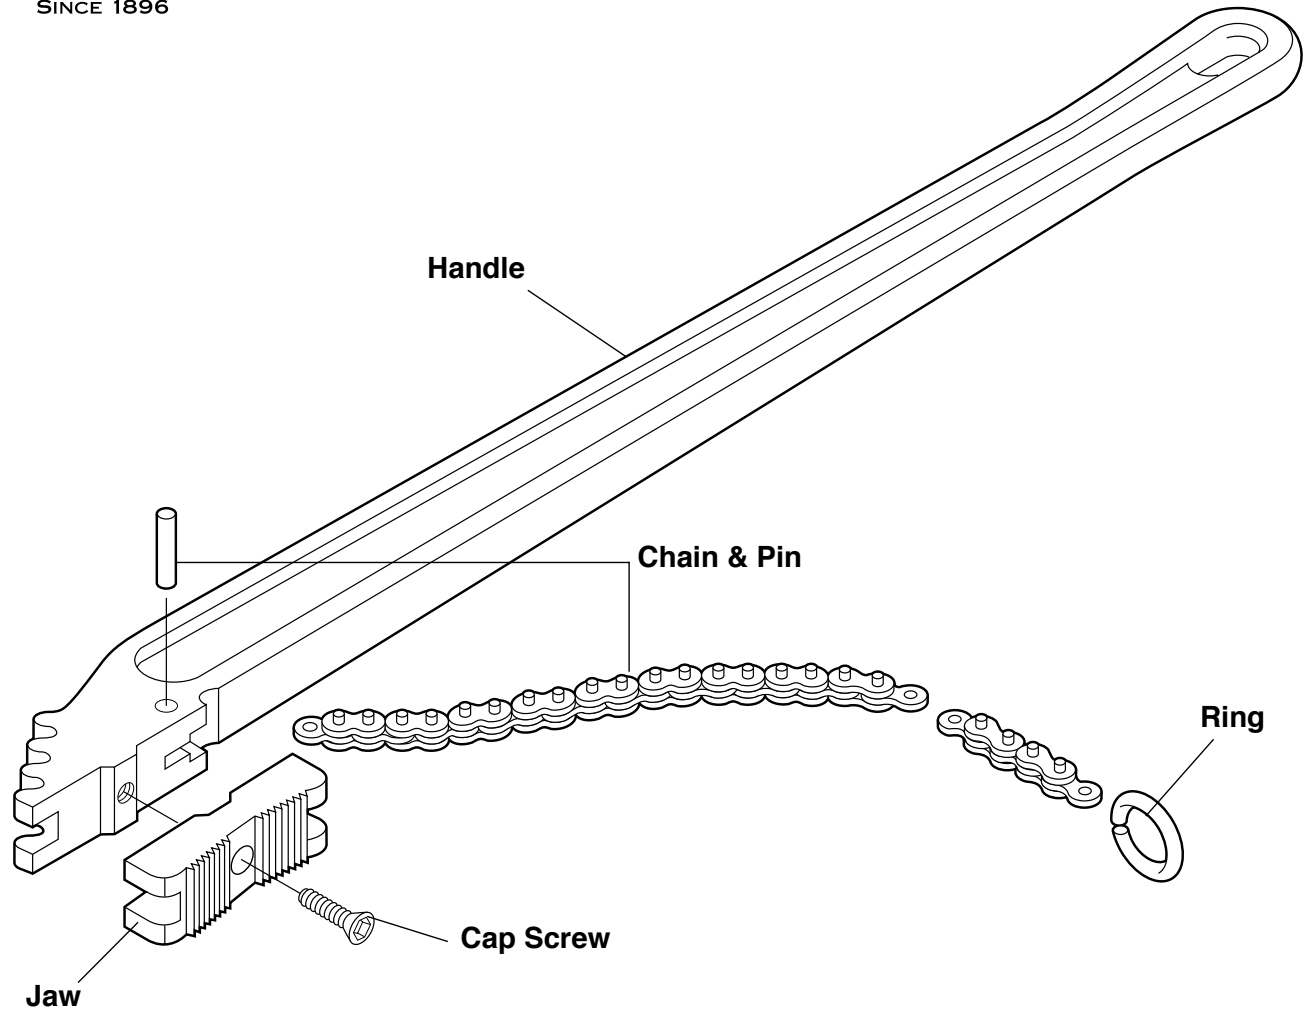

# Chain Wrenches (Heavy Duty)

Replacement Parts

## Parts List

Chain Wrench	JAW		CAP SCREW		CHAIN & PIN		RING	
	Item Code	Catalog No.	Item Code	Catalog No.	Item Code	Catalog No.	Item Code	Catalog No.
WA14	92011	WA14J	30040	WA14CS	92021	WA14C	40009	WA14R
WA18A	92013	WA18J	30192	WA18CS	92415	WA18CA	40009	WA14R
WA24A	92013	WA18J	30192	WA18CS	92416	WA24CA	40009	WA14R
WA36	92014	WA36J	30006	WA36CS	92024	WA36C	40010	WA36R
WA48	92015	WA48J	30006	WA36CS	92025	WA48C	40010	WA36R
WA60	92016	WA60J	30007	WA60CS	92026	WA60C	40012	WA60R
WA72	92017	WA72J*	30148	WA60CS*	92027	WA72C	40012	WA60R
WA84	92017	WA72J*	30148	WA84CS*	92028	WA84C	40012	WA60R