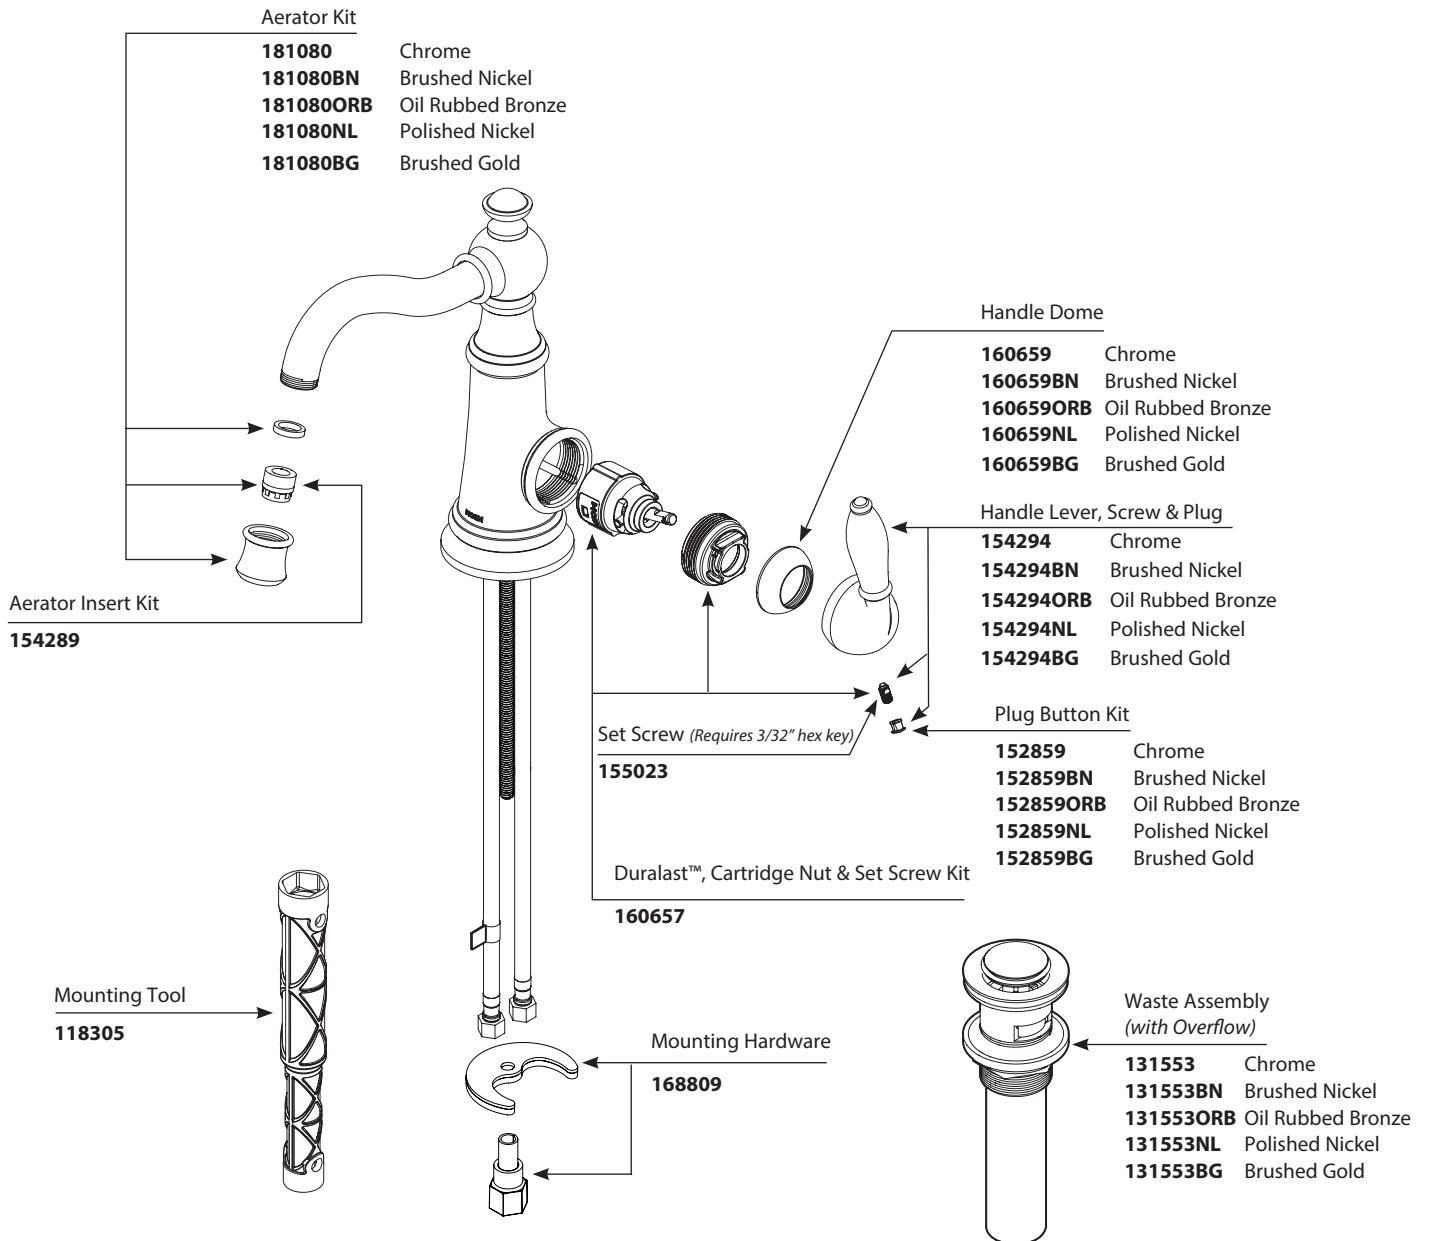

Buy it for looks. Buy it for life.®

■ Order by Part Number

*There is more than one version of this model.
Page down to identify the version you have.*

Illustrated Parts

WEYMOUTH™		
Single-Handle Lavatory Faucet		
MODEL	HANDLE	FINISH
S42107	Lever	Chrome
S42107BN	Lever	Brushed Nickel
S42107ORB	Lever	Oil Rubbed Bronze
S42107NL	Lever	Polished Nickel
S42107BG	Lever	Brushed Gold

Buy it for looks. Buy it for life.®

■ Order by Part Number

Illustrated Parts

WEYMOUTH™		
Single-Handle Lavatory Faucet		
MODEL	HANDLE	FINISH
S42107	Lever	Chrome
S42107BN	Lever	Brushed Nickel
S42107ORB	Lever	Oil Rubbed Bronze
S42107NL	Lever	Polished Nickel