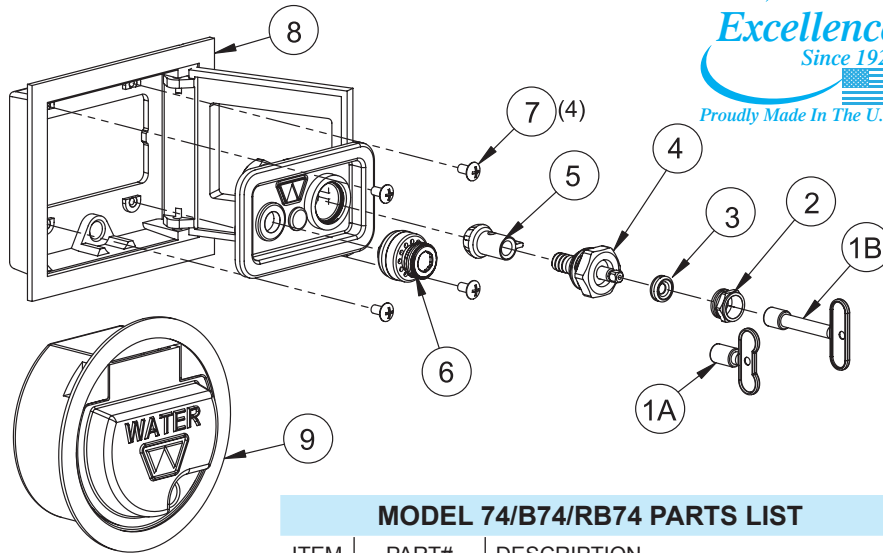

Woodford
Excellence
 Since 1929
 Proudly Made In The U.S.A.

**Mounting Bracket
 Included With B74**

Adjust and fasten bracket in stud wall. Attach box assembly to bracket for easy installation.

May be ordered as separate item:
 RK-Bracket

MODEL 74/B74/RB74 PARTS LIST

| ITEM | PART# | DESCRIPTION |
|------|--------------------|---|
| 1A | 50009 | Tee Key |
| 1B | 50010 | Long Tee Key (Box Models) |
| 2 | 30109 30107 | Packing Nut - chrome Packing Nut - brass |
| 3 | 30247 | EPDM Packing |
| 4 | 55177 55176 | Head Nut Assembly - chrome Head Nut Assembly - brass |
| 5 | 55105 | Yoke Nut & Valve Assembly |
| 6 | 34HF-CH 34HF-BR | Vacuum Breaker - chrome Vacuum Breaker - brass |
| 7 | 51049 | Truss Head Screws (4) |
| 8 | 74BX | Square Box/Door Assembly - chrome standard |
| 9 | RB74BX | Round Box/Door Assembly - chrome |
| | RK-71 | Chrome Repair Kit (Includes Items 1-5) |

**Model 74
 Rough-In
 Dimensions**

**Model B74
 Rough-In
 Dimensions**

**Model RB74
 Rough-In
 Dimensions**

Manufactured under one or more of the following patents: U.S. Patents: 3,414,001; 4,178,956; 4,316,481; 4,532,954
 D216,790; D216,791; D277,365; D277,366; Canada Patents: 852,529; 865,995; 1,146,438