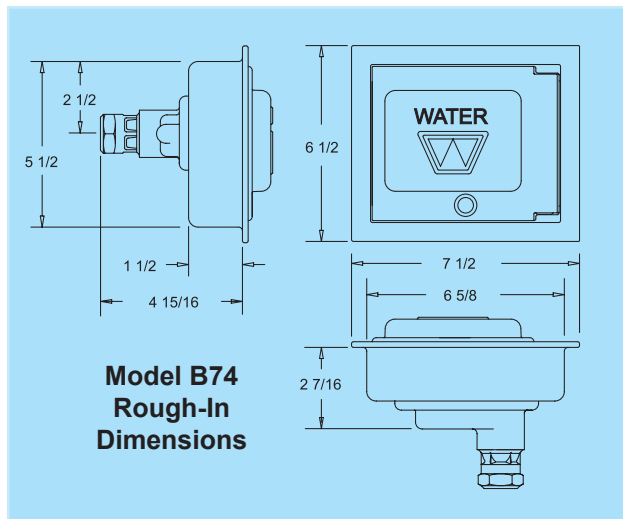

Woodford
Excellence
 Since 1929
 Proudly Made In The U.S.A.

**Mounting Bracket
 Included With B74**

Adjust and fasten bracket in stud wall. Attach box assembly to bracket for easy installation.

May be ordered as separate item:
 RK-Bracket

MODEL 74/B74/RB74 PARTS LIST

| ITEM | PART# | DESCRIPTION |
|------|--------------------|---|
| 1A | 50009 | Tee Key |
| 1B | 50010 | Long Tee Key (Box Models) |
| 2 | 30109 30107 | Packing Nut - chrome Packing Nut - brass |
| 3 | 30247 | EPDM Packing |
| 4 | 55177 55176 | Head Nut Assembly - chrome Head Nut Assembly - brass |
| 5 | 55105 | Yoke Nut & Valve Assembly |
| 6 | 34HF-CH 34HF-BR | Vacuum Breaker - chrome Vacuum Breaker - brass |
| 7 | 51049 | Truss Head Screws (4) |
| 8 | 74BX | Square Box/Door Assembly - chrome standard |
| 9 | RB74BX | Round Box/Door Assembly - chrome |
| | RK-71 | Chrome Repair Kit (Includes Items 1-5) |

**Model 74
 Rough-In
 Dimensions**

**Model B74
 Rough-In
 Dimensions**

**Model RB74
 Rough-In
 Dimensions**

Manufactured under one or more of the following patents: U.S. Patents: 3,414,001; 4,178,956; 4,316,481; 4,532,954
 D216,790; D216,791; D277,365; D277,366; Canada Patents: 852,529; 865,995; 1,146,438