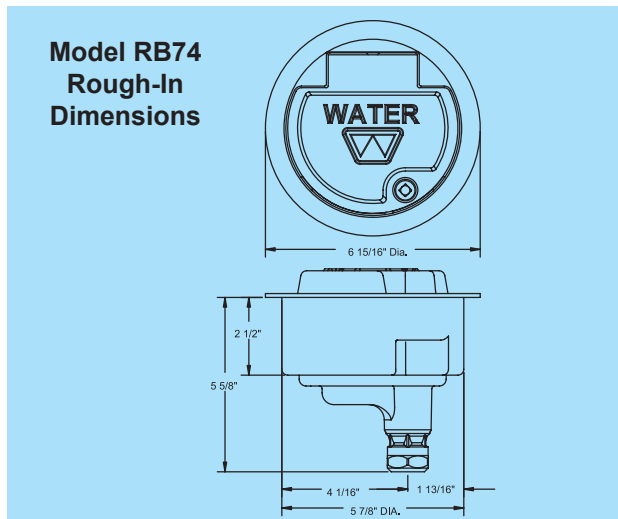

Woodford
Excellence
 Since 1929
 Proudly Made In The U.S.A.

**Mounting Bracket
 Included With B74**

Adjust and fasten bracket in stud wall. Attach box assembly to bracket for easy installation.

May be ordered as separate item:
 RK-Bracket

MODEL 74/B74/RB74 PARTS LIST

| ITEM | PART# | DESCRIPTION |
|------|--------------------|---|
| 1A | 50009 | Tee Key |
| 1B | 50010 | Long Tee Key (Box Models) |
| 2 | 30109 30107 | Packing Nut - chrome Packing Nut - brass |
| 3 | 30247 | EPDM Packing |
| 4 | 55177 55176 | Head Nut Assembly - chrome Head Nut Assembly - brass |
| 5 | 55105 | Yoke Nut & Valve Assembly |
| 6 | 34HF-CH 34HF-BR | Vacuum Breaker - chrome Vacuum Breaker - brass |
| 7 | 51049 | Truss Head Screws (4) |
| 8 | 74BX | Square Box/Door Assembly - chrome standard |
| 9 | RB74BX | Round Box/Door Assembly - chrome |
| | RK-71 | Chrome Repair Kit (Includes Items 1-5) |

**Model 74
 Rough-In
 Dimensions**

**Model B74
 Rough-In
 Dimensions**

**Model RB74
 Rough-In
 Dimensions**

Manufactured under one or more of the following patents: U.S. Patents: 3,414,001; 4,178,956; 4,316,481; 4,532,954
 D216,790; D216,791; D277,365; D277,366; Canada Patents: 852,529; 865,995; 1,146,438