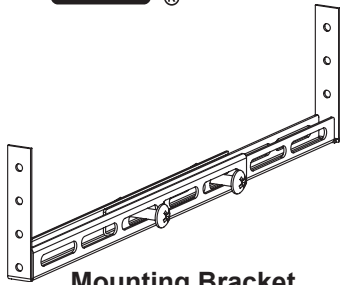

Woodford
Excellence
 Since 1929
 Proudly Made In The U.S.A.

**Mounting Bracket
 Included With B74**

Adjust and fasten bracket in stud wall. Attach box assembly to bracket for easy installation.

May be ordered as separate item:
 RK-Bracket

MODEL 74/B74/RB74 PARTS LIST

| ITEM | PART# | DESCRIPTION |
|------|--------------------|---|
| 1A | 50009 | Tee Key |
| 1B | 50010 | Long Tee Key (Box Models) |
| 2 | 30109 30107 | Packing Nut - chrome Packing Nut - brass |
| 3 | 30247 | EPDM Packing |
| 4 | 55177 55176 | Head Nut Assembly - chrome Head Nut Assembly - brass |
| 5 | 55105 | Yoke Nut & Valve Assembly |
| 6 | 34HF-CH 34HF-BR | Vacuum Breaker - chrome Vacuum Breaker - brass |
| 7 | 51049 | Truss Head Screws (4) |
| 8 | 74BX | Square Box/Door Assembly - chrome standard |
| 9 | RB74BX | Round Box/Door Assembly - chrome |
| | RK-71 | Chrome Repair Kit (Includes Items 1-5) |