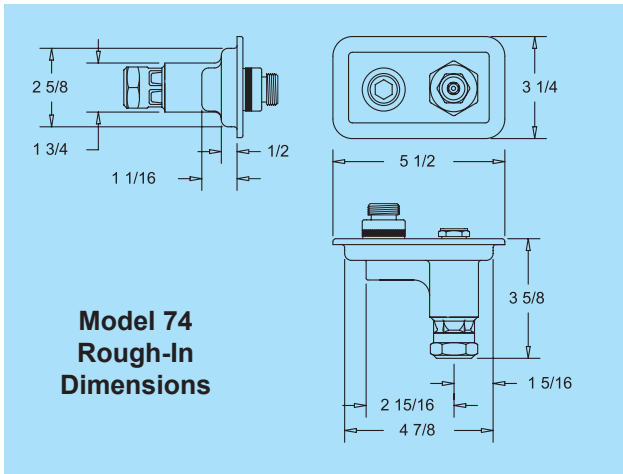

Woodford
Excellence
 Since 1929
 Proudly Made In The U.S.A.

**Mounting Bracket
 Included With B74**

Adjust and fasten bracket in stud wall. Attach box assembly to bracket for easy installation.

May be ordered as separate item:
 RK-Bracket

MODEL 74/B74/RB74 PARTS LIST

| ITEM | PART# | DESCRIPTION |
|------|--------------------|---|
| 1A | 50009 | Tee Key |
| 1B | 50010 | Long Tee Key (Box Models) |
| 2 | 30109 30107 | Packing Nut - chrome Packing Nut - brass |
| 3 | 30247 | EPDM Packing |
| 4 | 55177 55176 | Head Nut Assembly - chrome Head Nut Assembly - brass |
| 5 | 55105 | Yoke Nut & Valve Assembly |
| 6 | 34HF-CH 34HF-BR | Vacuum Breaker - chrome Vacuum Breaker - brass |
| 7 | 51049 | Truss Head Screws (4) |
| 8 | 74BX | Square Box/Door Assembly - chrome standard |
| 9 | RB74BX | Round Box/Door Assembly - chrome |
| | RK-71 | Chrome Repair Kit (Includes Items 1-5) |

**Model 74
 Rough-In
 Dimensions**

**Model B74
 Rough-In
 Dimensions**

**Model RB74
 Rough-In
 Dimensions**

Manufactured under one or more of the following patents: U.S. Patents: 3,414,001; 4,178,956; 4,316,481; 4,532,954
 D216,790; D216,791; D277,365; D277,366; Canada Patents: 852,529; 865,995; 1,146,438