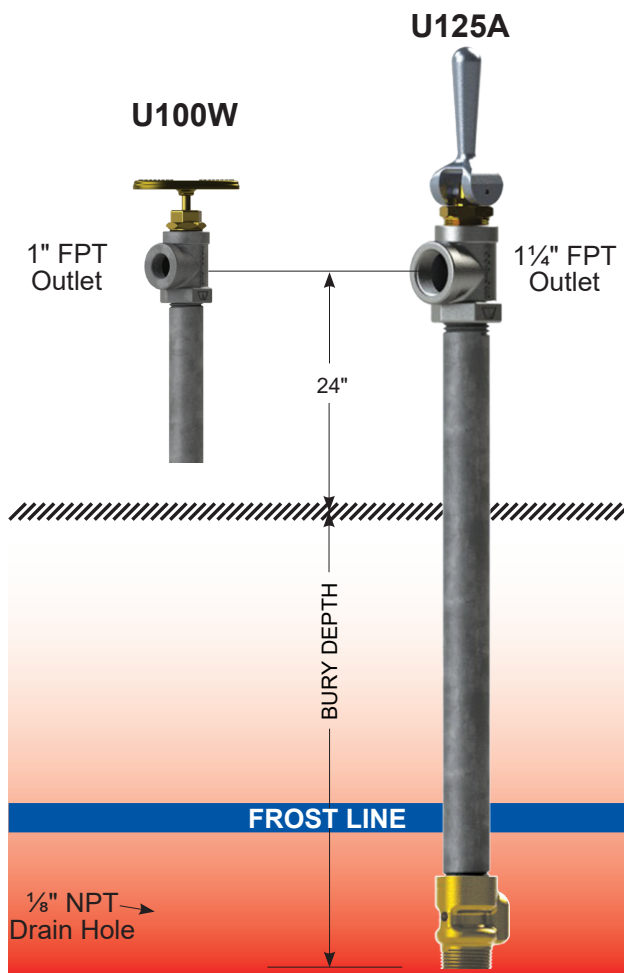

### Features:

- Automatic draining occurs through 1/8" NPT drain hole when hydrant is shut off to prevent freezing.
- Outlet can be located at any height above ground level. Adjust bury depth accordingly.
- All working parts are removable through the top of the hydrant.
- Lever handles can be easily removed to prevent unauthorized usage.

### Specifications:

**INLET:** Model U100: 1" Brass Valve Body, FPT

Model U125: 1 1/4" Brass Valve Body, MPT

**OUTLET:** Model U100: 1" FPT Galvanized Tee

Model U125: 1 1/4" FPT Galvanized Tee

**HANDLES:** Almag casting Lever Handles, Wheel Handle (see descriptions below)

**(A) Automatic closing lever handle** should be used in public places where supervision is inadequate to assure shut-off of water.

**(M) Manual closing lever handle** should be installed where water is continuously used over a period of time.

**(W) Wheel Handle** to be operated in the *full open* position only.

**OPERATING ROD:** 1/4" Stainless steel pipe

**CASING:** 1 1/4" Galvanized pipe

**MAX. PRESSURE:** 125 PSI