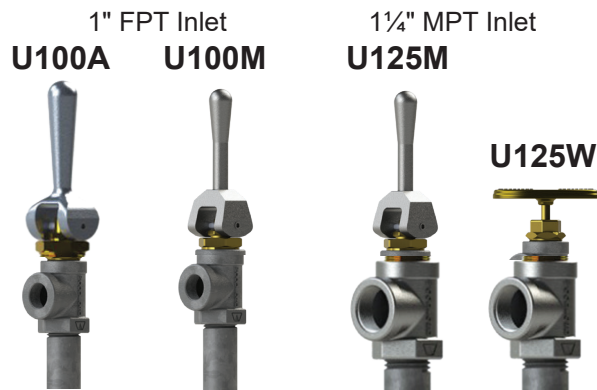

SHIPPING WEIGHT

Bury Depth (Ft)	1	2	3	4	5	6	7
Weight U100 (lbs)	12	14.7	17.4	20	22.8	25.5	28.1
Weight U125 (lbs)	13	16	19	22	25	28	31