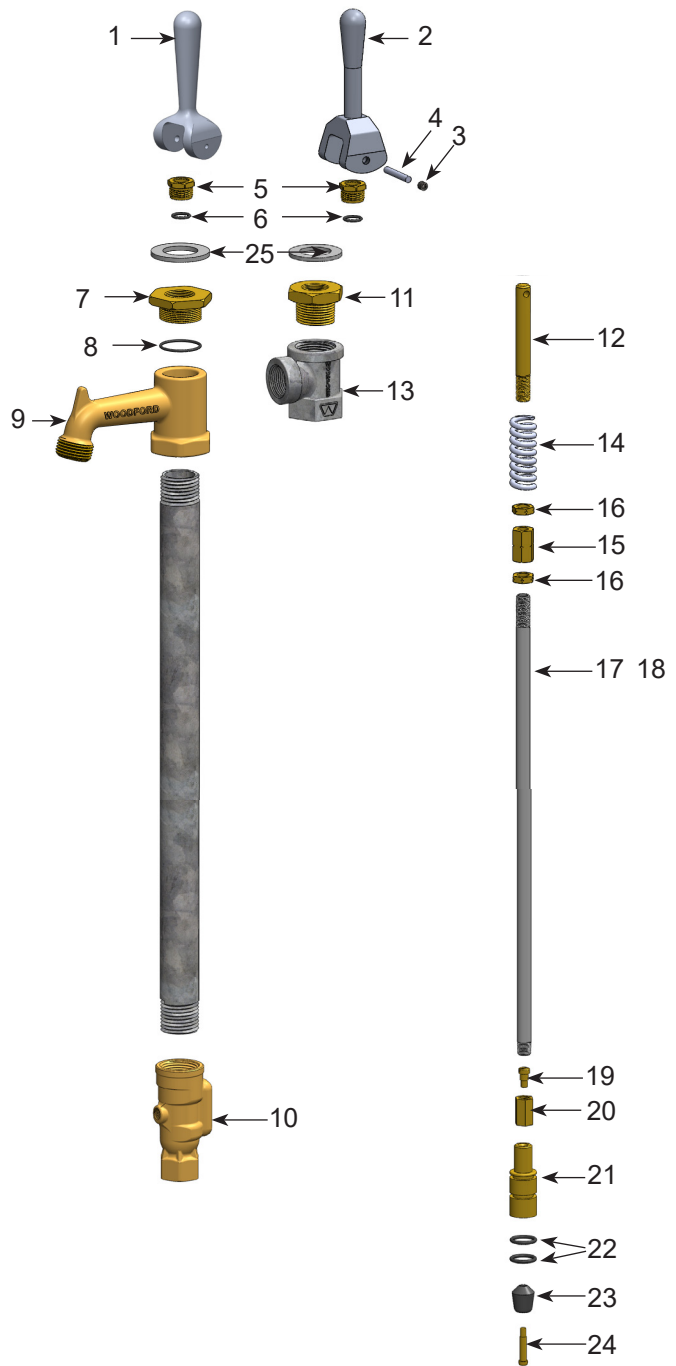

MODEL U34 & U75 PARTS LIST

ITEM	PART#	DESCRIPTION
1	41037	AUTOMATIC CLOSE HANDLE
2	41025	MANUAL CLOSE HANDLE
3	41201	SET SCREW
4	41202	HANDLE PIN
5	41029	PACKING NUT
6	41014	O-RING
7	41031	BONNET NUT (U34)
8	50011	O-RING (U34)
9	41036	SPOUT HEAD (U34)
10	41021	VALVE BODY
11	41043	BONNET NUT (U75)
12	41632	STEM
13	41239	1" X 1" X 3/4" HEAD (U75)
14	41033	SPRING
15	41631	COUPLING
16	41624	LOCKNUT (2 REQ'D)
17	U34 OPERATING ROD	
	42128	1 FT. BURY (25 1/2" LONG)
	42129	2 FT. BURY (37 1/2" LONG)
	42130	3 FT. BURY (49 1/2" LONG)
	42131	4 FT. BURY (61 1/2" LONG)
	42132	5 FT. BURY (73 1/2" LONG)
	42133	6 FT. BURY (85 1/2" LONG)
	42134	7 FT. BURY (97 1/2" LONG)
18	U75 OPERATING ROD	
	42125	1 FT. BURY (24 1/8" LONG)
	42101	2 FT. BURY (36 1/8" LONG)
	42102	3 FT. BURY (48 1/8" LONG)
	42103	4 FT. BURY (60 1/8" LONG)
	42104	5 FT. BURY (72 1/8" LONG)
	42105	6 FT. BURY (84 1/8" LONG)
	42106	7 FT. BURY (96 1/8" LONG)
19	41013	SWIVEL SCREW
20	41012	SWIVEL COUPLING
21	41015	PLUNGER
22	41014	O-RING (2 REQ'D)
23	41016	FULLER BALL
24	41017	FULLER BALL SCREW
25	40040	BEARING WASHER
	41018	PLUNGER REPAIR KIT (Includes Items 19-24)