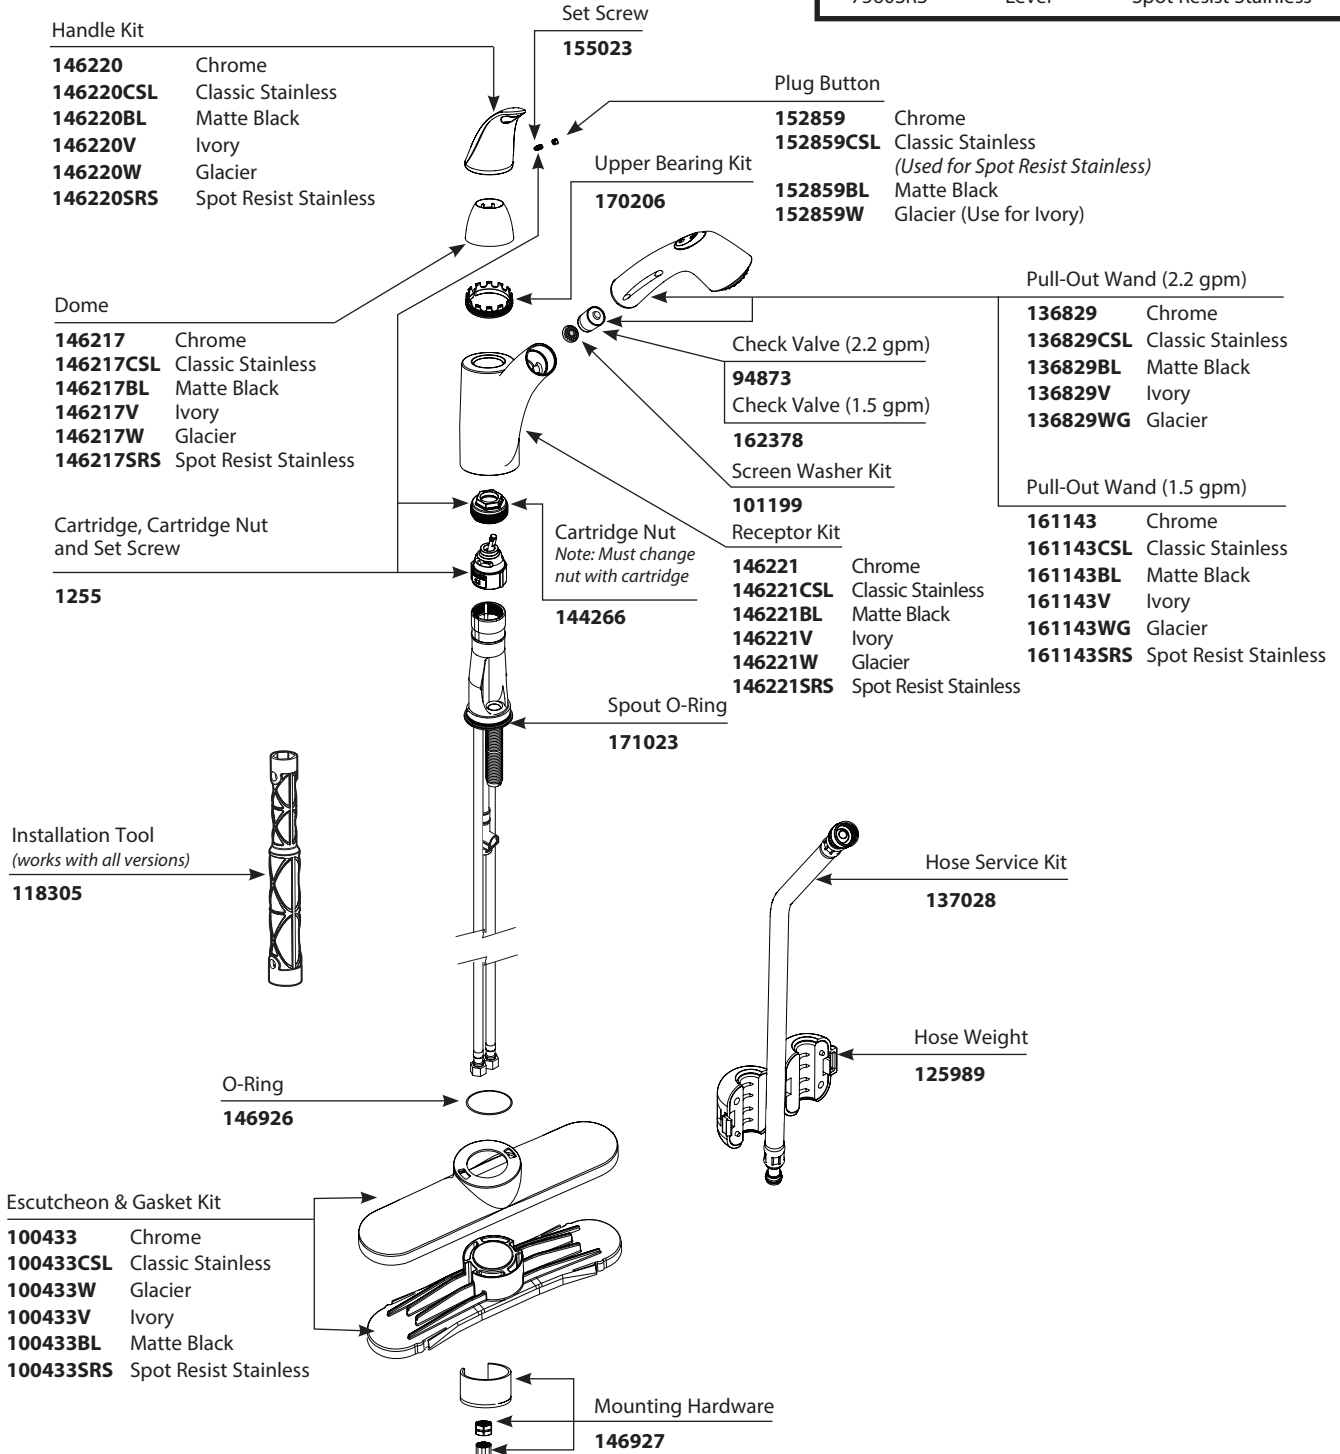

■ Order by Part Number

Extensa™ Single Handle Kitchen Pull Out Faucet		
MODEL	HANDLE	FINISH
7560C	Lever	Chrome
7560CSL	Lever	Classic Stainless
7560CSLBL	Lever	Classic Stainless/Matte Black
7560BL	Lever	Matte Black
7560V	Lever	Ivory
7560W	Lever	Glacier
7560SRS	Lever	Spot Resist Stainless

■ Order by Part Number

Extensa™ Single Handle Kitchen Pull Out Faucet		
MODEL	HANDLE	FINISH
7560C	Lever	Chrome
7560CSL	Lever	Classic Stainless
7560CSLBL	Lever	Classic Stainless/Matte Black
7560BL	Lever	Matte Black
7560V	Lever	Ivory
7560W	Lever	Glacier

HANDLE PLUG BUTTON PRIOR TO 1/2011

Plug Button Kit
137403

QUICK CONNECTION PRIOR TO 12/2009

Hose Adapter
136101

HOSE ADAPTER CLIP

Clip
152767

■ Order by Part Number

Extensa™ Single Handle Kitchen Pull Out Faucet		
MODEL	HANDLE	FINISH
7560C	Lever	Chrome
7560S	Lever	Sand
7560W	Lever	Glacier
7560V	Lever	Ivory
7560BL	Lever	Matte Black
7560SLBL	Lever	Stainless Steel/Matte Black
87560CSD	Lever	Chrome w/soap dispenser
87560W	Lever	Glacier
87560SL	Lever	Stainless Steel
DISCONTINUED SKUS		
7560	Lever	Chrome/Glacier
7560CS	Lever	Chrome/Sand
7560CBL	Lever	Chrome/Matte Black
7560SL	Lever	Stainless Steel
87560	Lever	Chrome/Glacier
87560CS	Lever	Chrome/Sand
87560CBL	Lever	Chrome/Matte Black
87560SLBL	Lever	Stainless/Matte Black
87560C	Lever	Chrome
87560S	Lever	Sand