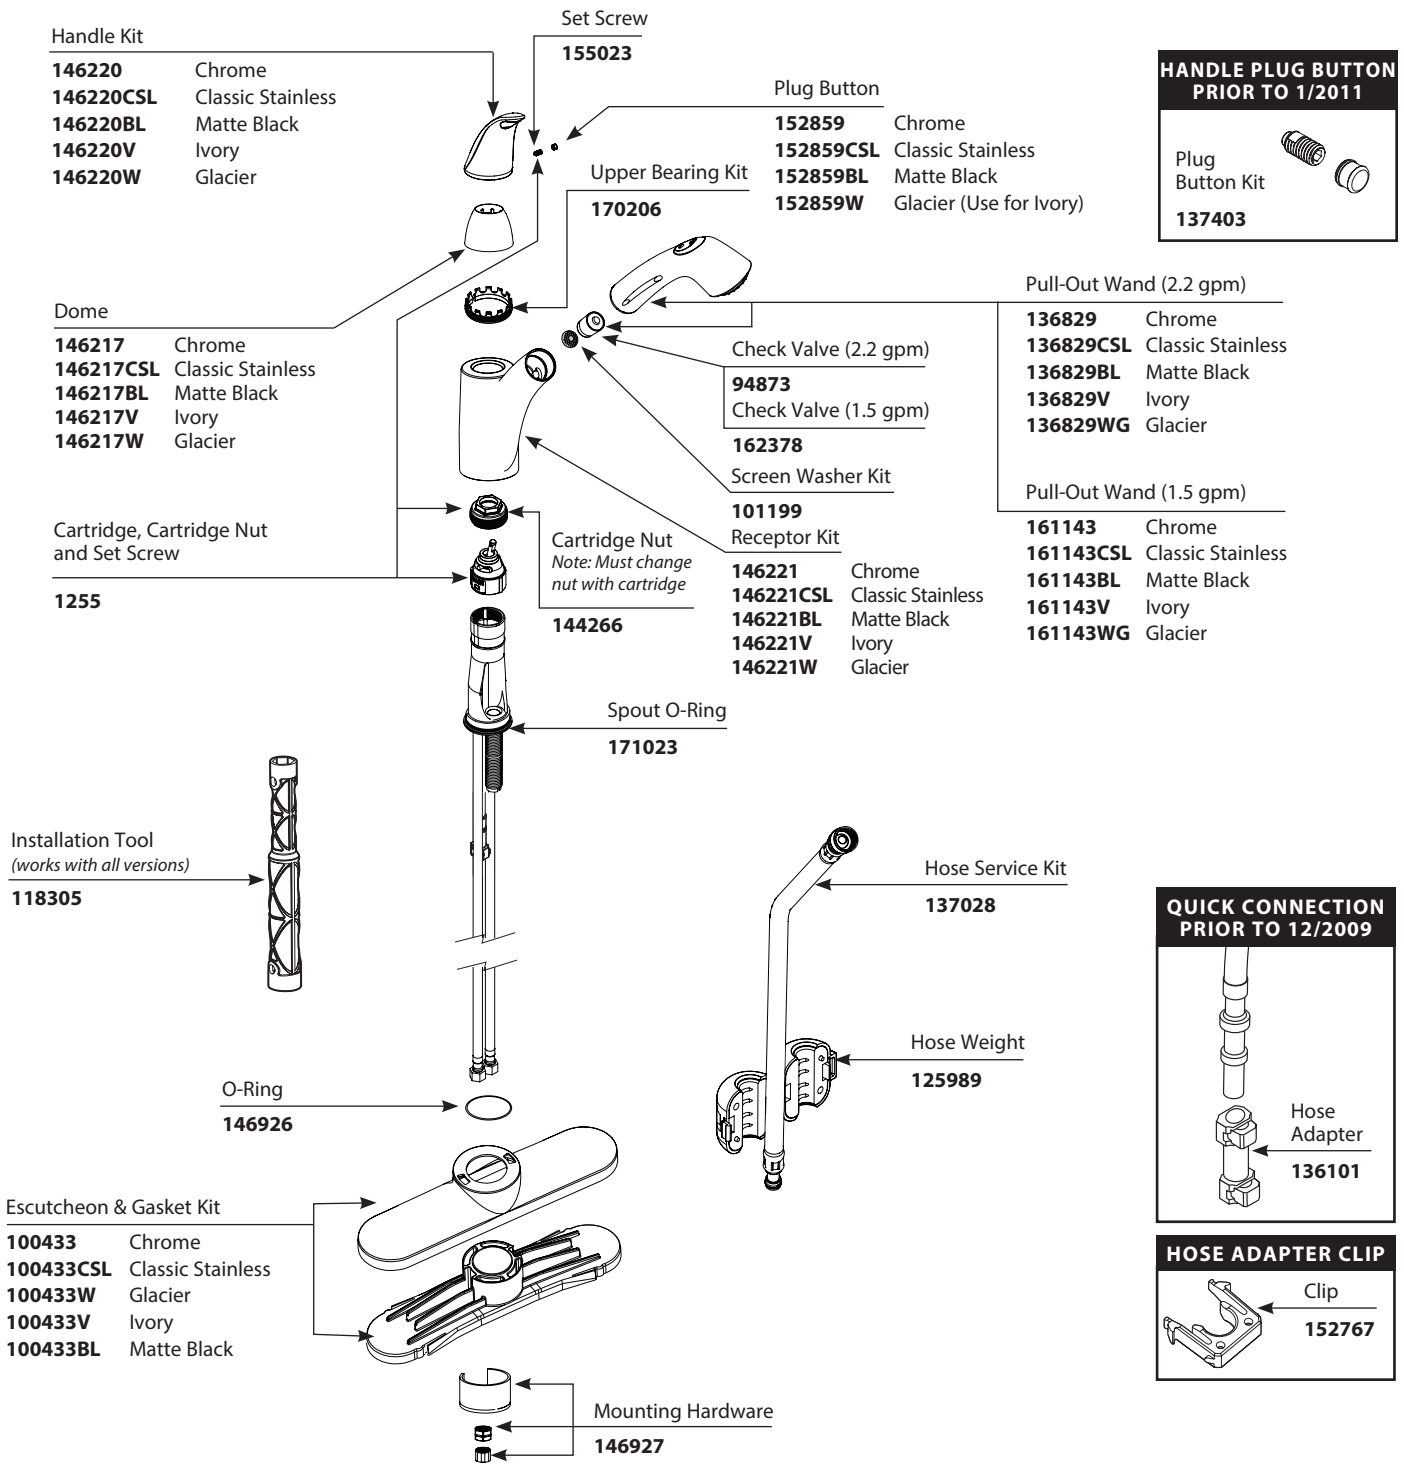

■ Order by Part Number

Extensa™ Single Handle Kitchen Pull Out Faucet		
MODEL	HANDLE	FINISH
7560C	Lever	Chrome
7560CSL	Lever	Classic Stainless
7560CSLBL	Lever	Classic Stainless/Matte Black
7560BL	Lever	Matte Black
7560V	Lever	Ivory
7560W	Lever	Glacier
7560SRS	Lever	Spot Resist Stainless

■ Order by Part Number

Extensa™ Single Handle Kitchen Pull Out Faucet		
MODEL	HANDLE	FINISH
7560C	Lever	Chrome
7560CSL	Lever	Classic Stainless
7560CSLBL	Lever	Classic Stainless/Matte Black
7560BL	Lever	Matte Black
7560V	Lever	Ivory
7560W	Lever	Glacier

HANDLE PLUG BUTTON PRIOR TO 1/2011

Plug Button Kit
137403

QUICK CONNECTION PRIOR TO 12/2009

Hose Adapter
136101

HOSE ADAPTER CLIP

Clip
152767

■ Order by Part Number

Extensa™ Single Handle Kitchen Pull Out Faucet		
MODEL	HANDLE	FINISH
7560C	Lever	Chrome
7560S	Lever	Sand
7560W	Lever	Glacier
7560V	Lever	Ivory
7560BL	Lever	Matte Black
7560SLBL	Lever	Stainless Steel/Matte Black
87560CSD	Lever	Chrome w/soap dispenser
87560W	Lever	Glacier
87560SL	Lever	Stainless Steel
DISCONTINUED SKUS		
7560	Lever	Chrome/Glacier
7560CS	Lever	Chrome/Sand
7560CBL	Lever	Chrome/Matte Black
7560SL	Lever	Stainless Steel
87560	Lever	Chrome/Glacier
87560CS	Lever	Chrome/Sand
87560CBL	Lever	Chrome/Matte Black
87560SLBL	Lever	Stainless/Matte Black
87560C	Lever	Chrome
87560S	Lever	Sand