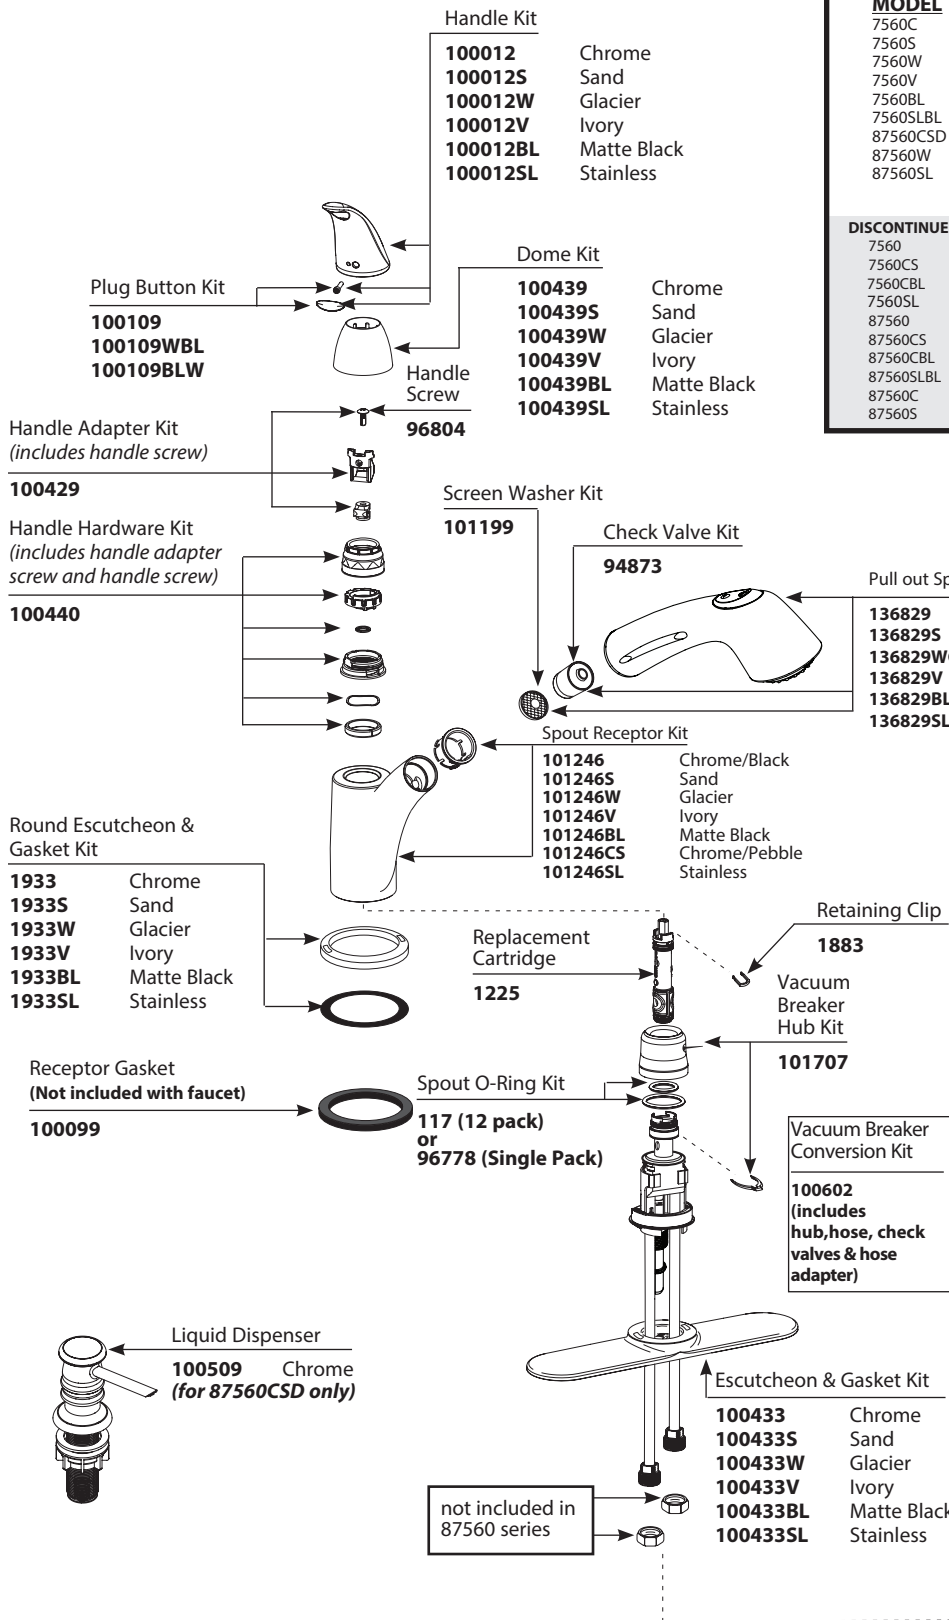

■ Order by Part Number

Extensa™ Single Handle Kitchen Pull Out Faucet		
MODEL	HANDLE	FINISH
7560C	Lever	Chrome
7560CSL	Lever	Classic Stainless
7560CSLBL	Lever	Classic Stainless/Matte Black
7560BL	Lever	Matte Black
7560V	Lever	Ivory
7560W	Lever	Glacier
7560SRS	Lever	Spot Resist Stainless

■ Order by Part Number

Extensa™ Single Handle Kitchen Pull Out Faucet		
MODEL	HANDLE	FINISH
7560C	Lever	Chrome
7560CSL	Lever	Classic Stainless
7560CSLBL	Lever	Classic Stainless/Matte Black
7560BL	Lever	Matte Black
7560V	Lever	Ivory
7560W	Lever	Glacier

HANDLE PLUG BUTTON PRIOR TO 1/2011

Plug Button Kit
137403

QUICK CONNECTION PRIOR TO 12/2009

Hose Adapter
136101

HOSE ADAPTER CLIP

Clip
152767

■ Order by Part Number

Extensa™ Single Handle Kitchen Pull Out Faucet		
MODEL	HANDLE	FINISH
7560C	Lever	Chrome
7560S	Lever	Sand
7560W	Lever	Glacier
7560V	Lever	Ivory
7560BL	Lever	Matte Black
7560SLBL	Lever	Stainless Steel/Matte Black
87560CSD	Lever	Chrome w/soap dispenser
87560W	Lever	Glacier
87560SL	Lever	Stainless Steel
DISCONTINUED SKUS		
7560	Lever	Chrome/Glacier
7560CS	Lever	Chrome/Sand
7560CBL	Lever	Chrome/Matte Black
7560SL	Lever	Stainless Steel
87560	Lever	Chrome/Glacier
87560CS	Lever	Chrome/Sand
87560CBL	Lever	Chrome/Matte Black
87560SLBL	Lever	Stainless/Matte Black
87560C	Lever	Chrome
87560S	Lever	Sand