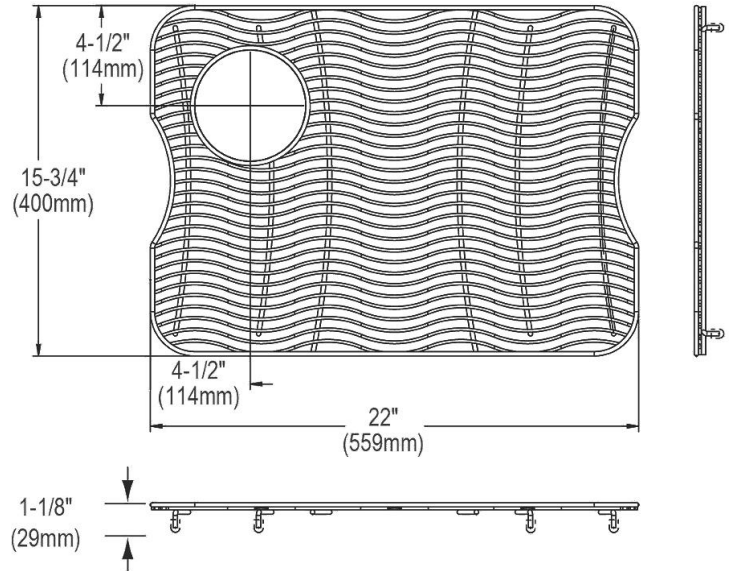

Material:	Stainless Steel
Finish:	Polished Stainless Steel
Dimensions:	22" x 15-3/4" x 1-1/8"
Fits Bowl Size(s):	23" x 16-3/4"

Special Note: For bowls with rear left drain opening.

AMERICAN PRIDE. A LIFETIME TRADITION.
Like your family, the Elkay family has values and traditions that endure. For almost a century, Elkay has been a family-owned and operated company, providing thousands of jobs that support our families and communities.

[Clean and Care Manual (PDF)](#)

[Clean and Care Manual (PDF)](#)

[Warranty (PDF)](#)