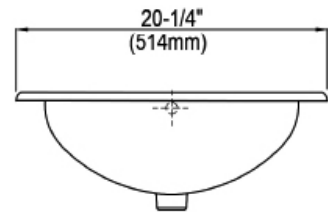

## PHYSICAL PROPERTIES

Model: L172  
Drop-In Lavatory

Height: 7-9/16" (191mm)

Width: 20-1/4" (514mm)

Depth: 17-1/4" (438mm)

Shipping Weight: 19 lbs.

Shipping Cube: 1.90 ft.

NOTE: This product is ADA compliant when installed to the ADA specification. Please refer to code.

IMPORTANT: Dimensions are nominal and may vary within the range of tolerances established by ASME A112.19.2 / CSA B45.1. These measurements are subject to change without notice.