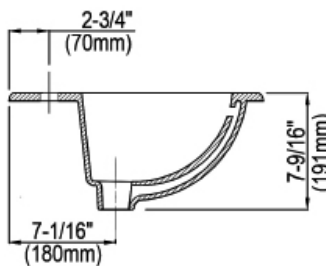

## PHYSICAL PROPERTIES

Model: L172  
Drop-In Lavatory

Height: 7-9/16" (191mm)

Width: 20-1/4" (514mm)

Depth: 17-1/4" (438mm)

Shipping Weight: 19 lbs.

Shipping Cube: 1.90 ft.

NOTE: This product is ADA compliant when installed to the ADA specification. Please refer to code.

IMPORTANT: Dimensions are nominal and may vary within the range of tolerances established by ASME A112.19.2 / CSA B45.1. These measurements are subject to change without notice.