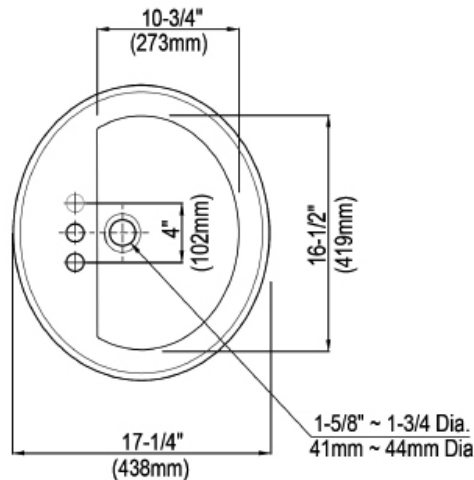

- Oval self-rimming lavatory.
- Low warpage edge, so every basin fits the counter top accurately.
- Available in 4" and 8" centers and with 1 hole configuration
- Available in White and Cashmere.
- All Western products are IAPMO tested and meet or exceed standards. 
- Meets ADA  requirements.

## PHYSICAL PROPERTIES

Model: L172  
Drop-In Lavatory

Height: 7-9/16" (191mm)

Width: 20-1/4" (514mm)

Depth: 17-1/4" (438mm)

Shipping Weight: 19 lbs.

Shipping Cube: 1.90 ft.

NOTE: This product is ADA compliant when installed to the ADA specification. Please refer to code.

IMPORTANT: Dimensions are nominal and may vary within the range of tolerances established by ASME A112.19.2 / CSA B45.1. These measurements are subject to change without notice.