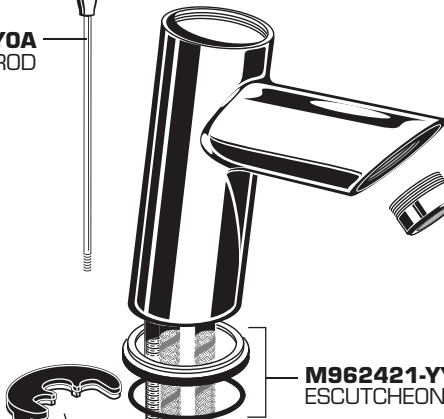

SERIN® PETITE MONOBLOCK LAVATORY FITTING

MODEL NUMBER

2064.131

M964247-YYY0A
HANDLE KIT

607641-YYY0A
CARTRIDGE CAP

603275-0070A
CARTRIDGE NUT

M951472-0070A
CARTRIDGE

Replace the "YYY" with appropriate finish code

CHROME	002
SATIN NICKEL	295

M964233-YYY0A
POP-UP ROD

M964481-YYY0A
AERATOR (1.2 GPM)

M962421-YYY0A
ESCUTCHEON KIT

M962492-0070A
MOUNTING KIT

M918462-0070A
CABLE ADAPTER

M952425-YYY0A
DRAIN ASSEMBLY

2064101P
ESCUTCHEON PLATE

M962544-YYY0A
STOPPER ASSEMBLY

M952430-0070A
CABLE ASSEMBLY

M962457-YYY0A
FLANGE ASSEMBLY

M922872-0070A
CAM SEAT INSERT

M962552-0070A
CAM ASSEMBLY

M913207-0070A
TAILPIECE INSERT

A919661-0020A
TAILPIECE

M962458-0070A
DRAIN MOUNTING KIT