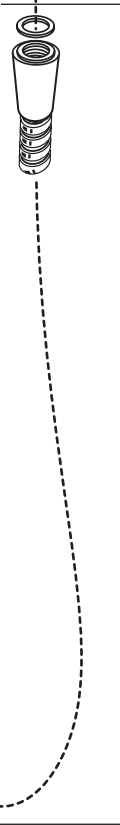

1660500.XXX
HAND SHOWER

1660550.XXX
HAND SHOWER

1660628.XXX
HAND SHOWER

1660741.XXX
HAND SHOWER

1660143.XXX
HAND SHOWER

A950646-YYY0A
HAND SHOWER

1660502.XXX
HAND SHOWER

1660505.XXX
HAND SHOWER

1660638.XXX
HAND SHOWER

1660843.XXX
HAND SHOWER

1660743.XXX
HAND SHOWER

8888037.YYY
WALL SUPPLY

M962520-YYY0A
CHECK VALVE

030782-0020A
HOSE KIT

M962506-YYY0A
SUPPORT BRACKET

M962507-YYY0A
HAND SHOWER HOLDER

M919213-YYY0A
24" SLIDE BAR

M919211-YYY0A
36" SLIDE BAR

M950105-0070A
HARDWARE KIT

Replace the "YYY" and "XXX" with appropriate finish code

CHROME	002
POLISHED BRASS	099
SATIN NICKEL	295

HOT LINE FOR HELP
For toll-free information and answers to your questions, call:
1-800 442-1902
Weekdays 8:00 a.m. to 8:00 p.m. EST
IN MEXICO 01-800-839-1200
IN CANADA 1-800-387-0369 (TORONTO 1-905-306-1093)
Weekdays 8:00 a.m. to 7:00 p.m. EST