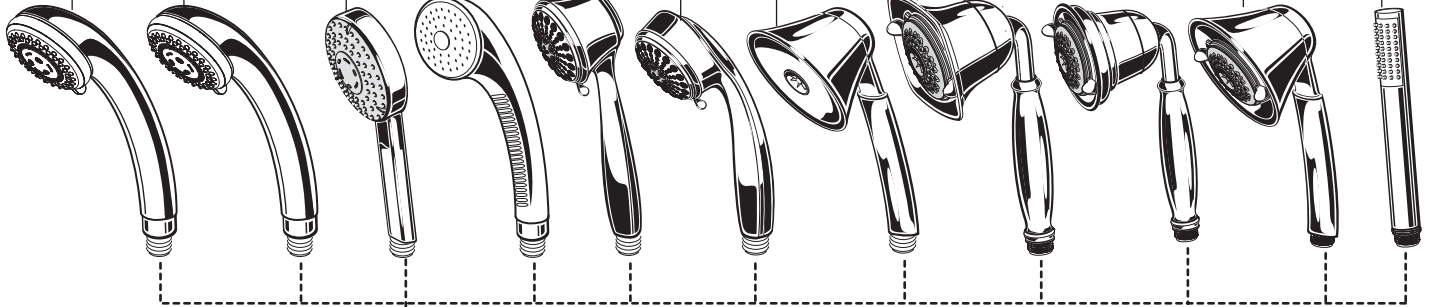

1660500.XXX
HAND SHOWER

1660550.XXX
HAND SHOWER

1660628.XXX
HAND SHOWER

1660741.XXX
HAND SHOWER

1660143.XXX
HAND SHOWER

A950646-YYY0A
HAND SHOWER

1660502.XXX
HAND SHOWER

1660505.XXX
HAND SHOWER

1660638.XXX
HAND SHOWER

1660843.XXX
HAND SHOWER

1660743.XXX
HAND SHOWER

8888037.YYY
WALL SUPPLY

M962520-YYY0A
CHECK VALVE

030782-0020A
HOSE KIT

M962506-YYY0A
SUPPORT BRACKET

M962507-YYY0A
HAND SHOWER HOLDER

M919213-YYY0A
24" SLIDE BAR

M919211-YYY0A
36" SLIDE BAR

M950105-0070A
HARDWARE KIT

Replace the "YYY" and "XXX" with appropriate finish code

CHROME	002
POLISHED BRASS	099
SATIN NICKEL	295

HOT LINE FOR HELP
For toll-free information and answers to your questions, call:
1-800 442-1902
Weekdays 8:00 a.m. to 8:00 p.m. EST
IN MEXICO 01-800-839-1200
IN CANADA 1-800-387-0369 (TORONTO 1-905-306-1093)
Weekdays 8:00 a.m. to 7:00 p.m. EST