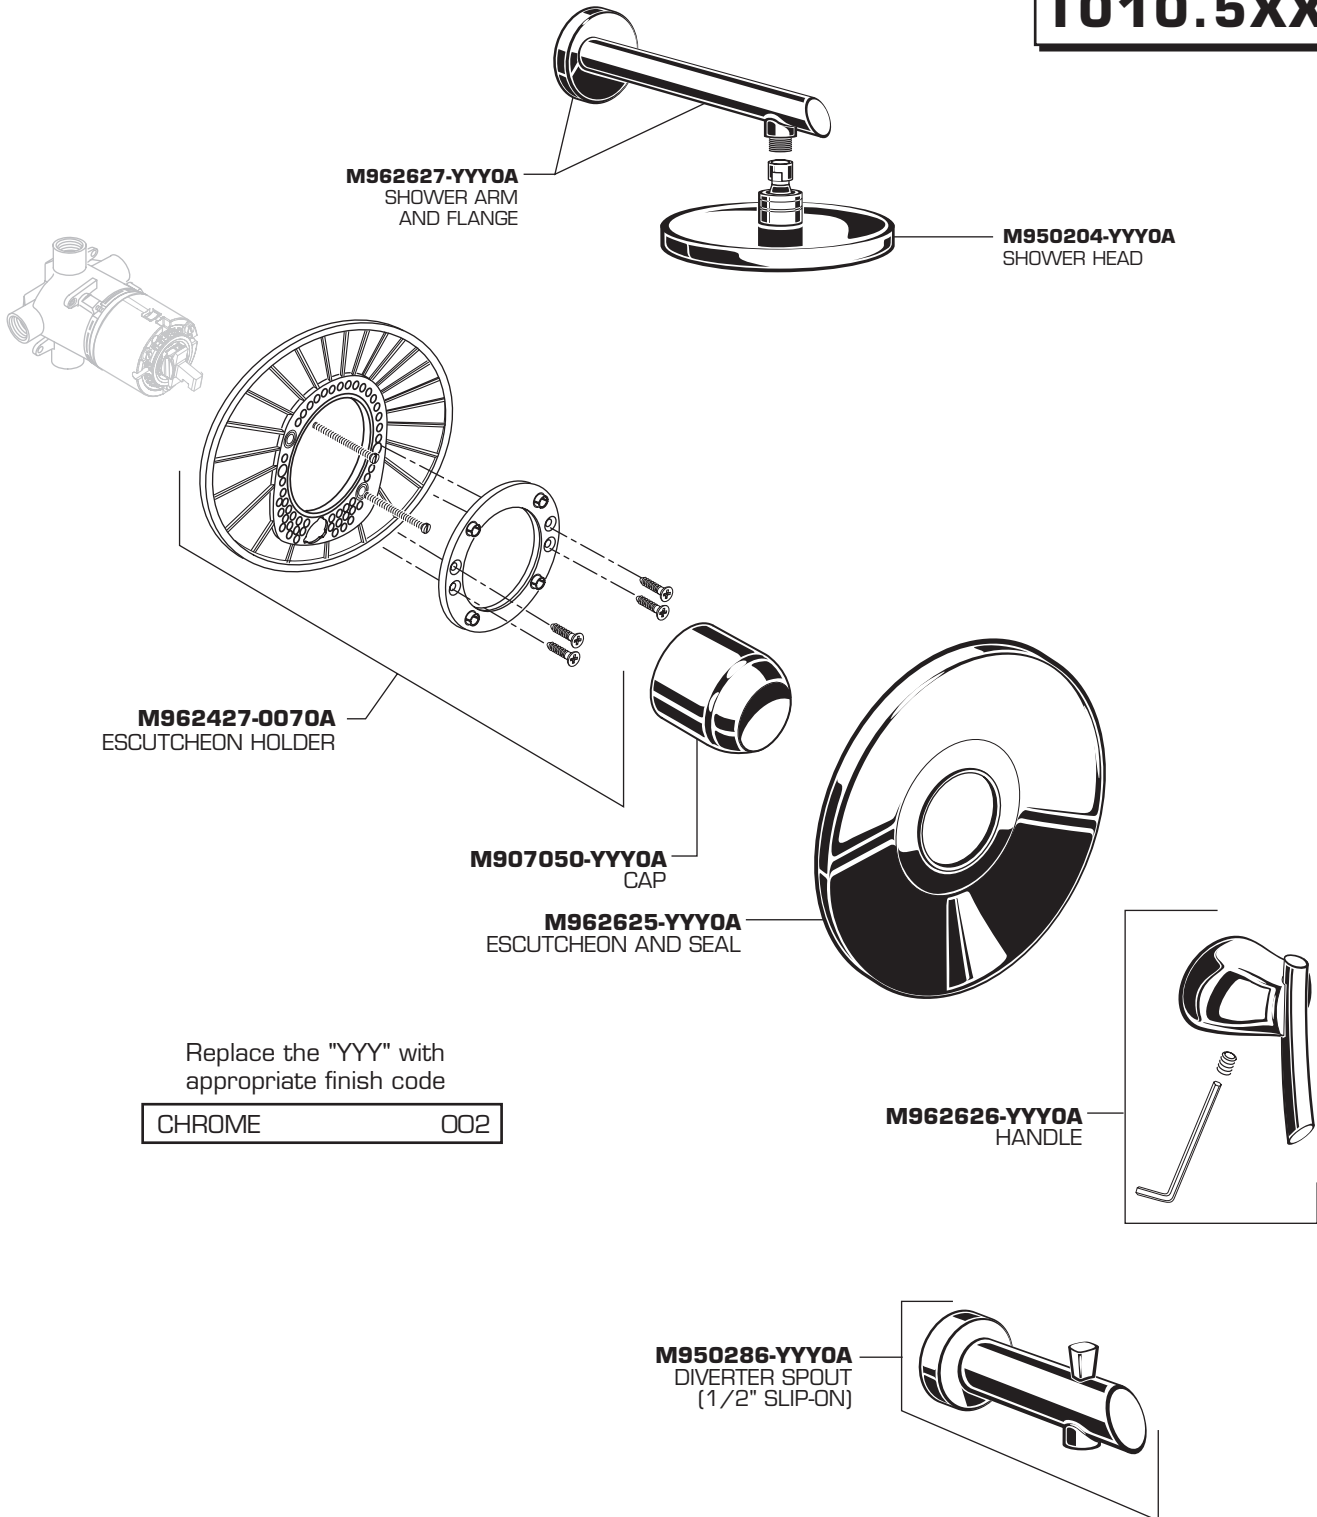

American Standard

**GREEN TEA
PRESSURE BALANCE
BATH/SHOWER TRIM KIT**

MODEL NUMBER

T010.5XX

Replace the "YYY" with
appropriate finish code

CHROME **002**

HOT LINE FOR HELP
For toll-free information and answers to your questions, call:
1 (800) 442-1902
Weekdays 8:00 a.m. to 6:00 p.m. EST
IN MEXICO 01-800-839-1200
IN CANADA 1-800-387-0369 (TORONTO 1-905-306-1093)
Weekdays 8:00 a.m. to 7:00 p.m. EST