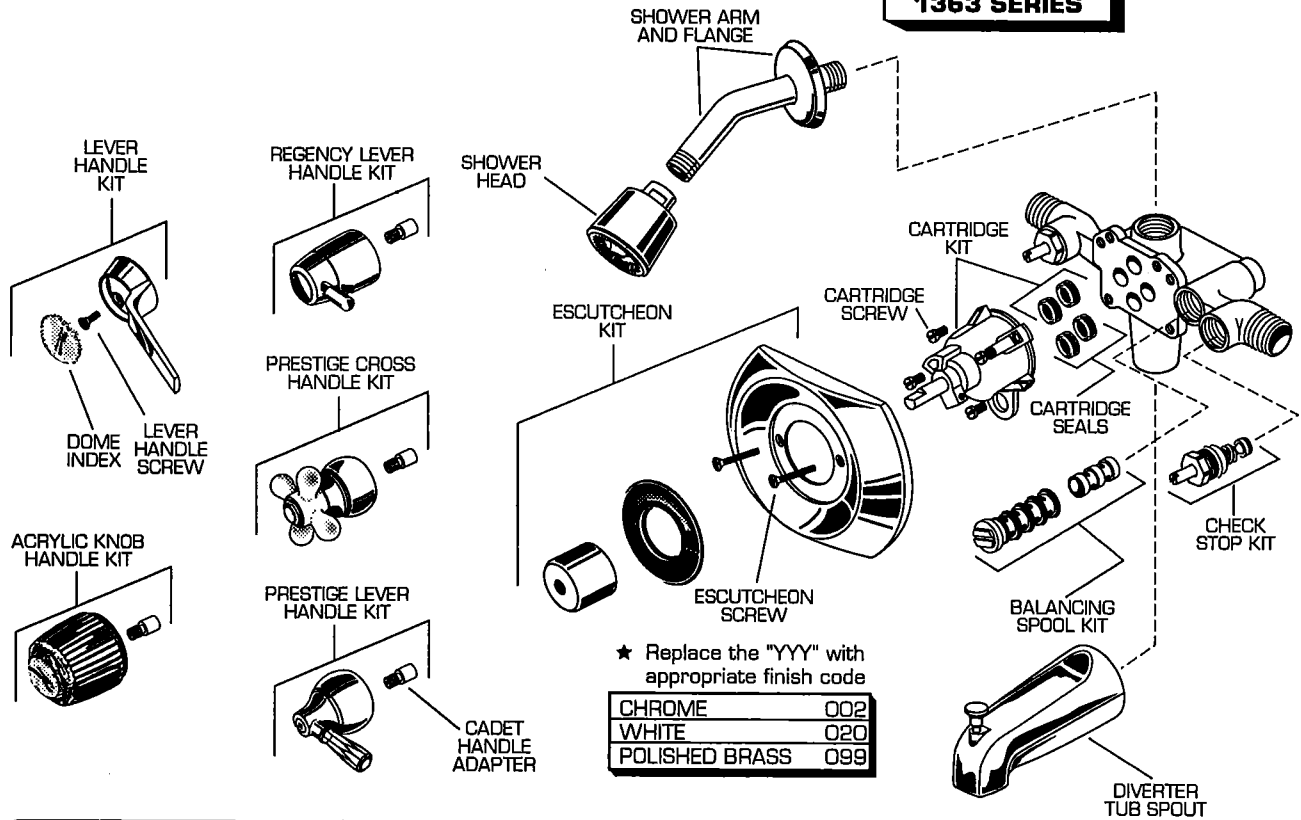

**1363 SERIES**

REPAIR PARTS	DESCRIPTION	PART NUMBER ★	PKG QTY	BULK QTY
Handle Parts	Lever Handle Kit	050081-YYYOA	1	-
	Dome Index	043389-0070A	1	25
	Lever Handle Screw	044895-0070A	1	10
	Acrylic Knob Handle Kit	050074-0070A	1	-
	- Handle Screw & Washer Only	050075-0070A	1	-
	- Index Only	043459-0721A	1	25
	Regency Metal Lever Handle Kit	050076-2990A	1	-
	Regency Acrylic Lever Handle Kit	050077-YYYOA	1	-
	- Handle Screw Only for Ultramix	043543-0070A	1	-
	- Index Only	043383-YYYOA	1	25
	Prestige Cross Handle Kit	050078-YYYOA	1	-
	- Handle Screw Only for Ultramix	043545-0070A	1	-
	- Index Only	050079-YYYOA Δ	1	10
	Prestige Lever Handle Kit	050080-YYYOA	1	-
- Handle Screw Only for Ultramix	043544-YYYOA	1	-	
Cadet Handle Adapter for Ultramix	043522-0070A	1	-	
Valve Parts	Cartridge Kit (incl. seals)	066269-0070A	1	15
	Cartridge Seals	069437-0070A	4	40
	Cartridge Screw	000915-0070A	4	40
	Check Stop Kit	010527-0070A	1	-
	Balancing Spool Kit	010532-0070A	1	-
Trim Parts	Escutcheon Kit	066270-YYYOA	1	-
	Shower Head	010509-YYYOA	1	-
	Shower Arm and Flange	023560-YYYOA	1	-
	Diverter Tub Spout	022635-YYYOA	1	-
	Diverter Tub Spout (Slip-On)	022650-YYYOA	1	-
	Escutcheon Screw	063938-0070A	2	20

See Pages C-27, C-29, and C-31 for additional Regency and Prestige Handle Replacement Parts.

★ For bulk packaging, replace the "A" with a "B" if available.

Δ For White faucets, replace "YYY" with "002".