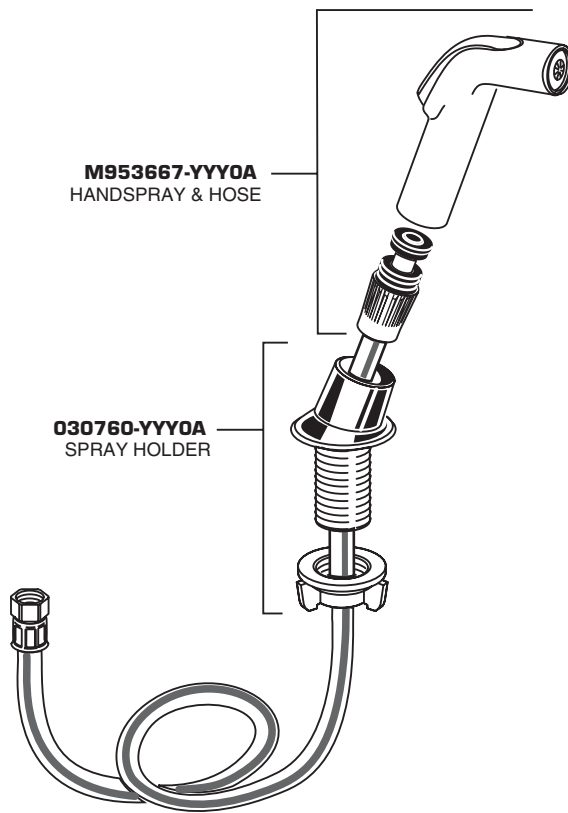

CHROME	002
BONE	021
WHITE HEAT	208
VELVET	285

907099-YYY0A
CAP

923304-0070A
CAP RETAINER

023527-0070A
CARTRIDGE SCREWS

023529-0070A
CARTRIDGE

060365-YYY0A
SPOUT

066070-YYY0A
AERATOR

060366-0070A
SPOUT SEAL KIT

060343-0070A
DISC WITH SEALS

042850-0070A
DIVERTER

085800-0070A
ATTACHMENT NUT

024220-0070A
SUPPLY NUT

M953667-YYY0A
HANDSPRAY & HOSE

030760-YYY0A
SPRAY HOLDER

HOT LINE FOR HELP

For toll-free information and answers to your questions, call:
1-800-442-1902
Weekdays 8:00 a.m. to 6:00 p.m. EST
IN CANADA 1-800-387-0369 (TORONTO 1-905-306-1093)
Weekdays 8:00 a.m. to 7:00 p.m. EST
IN MEXICO 01-800-839-12-00