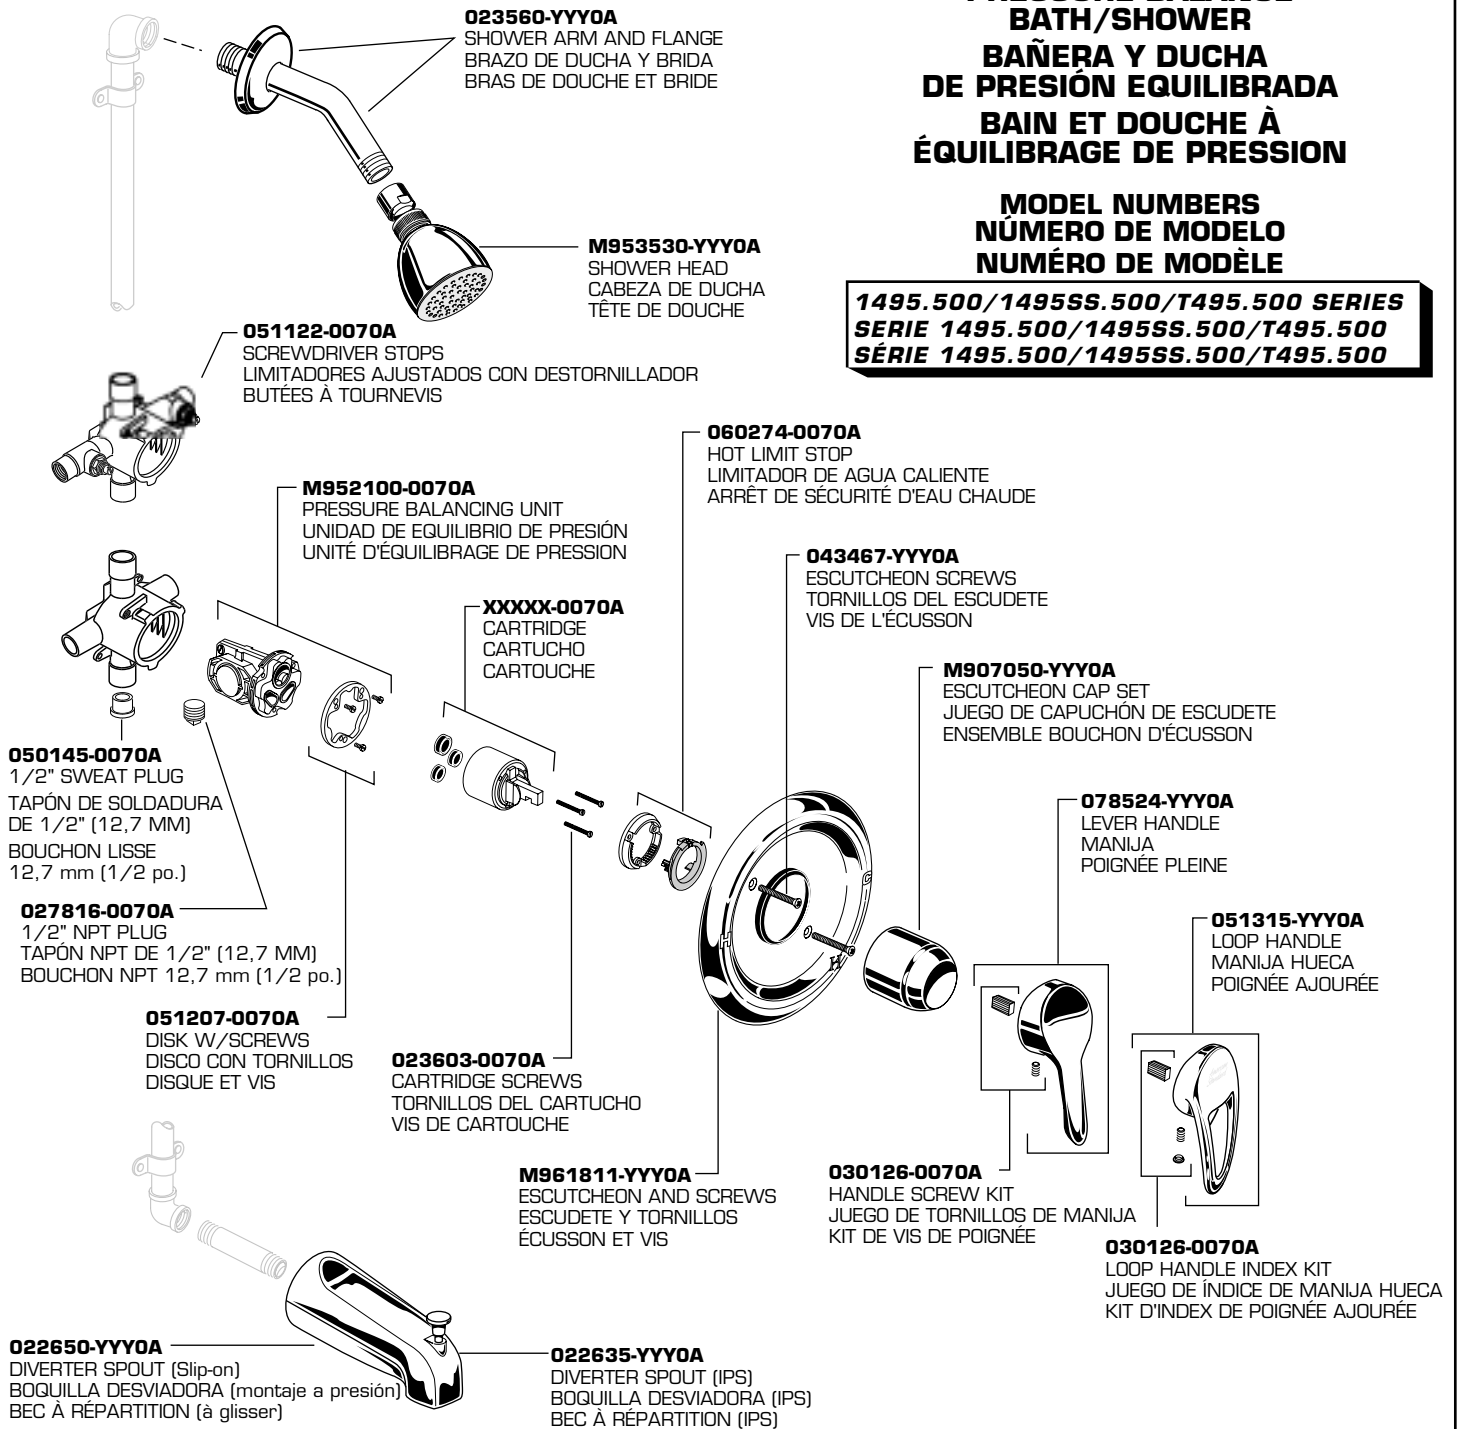

American Standard

Reliant+™

PRESSURE BALANCE BATH/SHOWER BAÑERA Y DUCHA DE PRESIÓN EQUILIBRADA BAIN ET DOUCHE À ÉQUILIBRAGE DE PRESSION

MODEL NUMBERS
NÚMERO DE MODELO
NUMÉRO DE MODÈLE

1495.500/1495SS.500/T495.500 SERIES
SERIE 1495.500/1495SS.500/T495.500
SÉRIE 1495.500/1495SS.500/T495.500

HOTLINE FOR HELP • NÚMERO DE EMERGENCIA • ASSISTANCE TÉLÉPHONIQUE

For toll-free information and answers to your questions, call:
Llame sin costo para obtener información y respuestas a sus preguntas:
Pour obtenir des renseignements ou une réponse à vos questions, composer sans frais le :
1 (800) 223-0068

Weekdays • De lunes a viernes • En semaine :
8:00 to 7:00 p.m. Eastern Time
De 8:00 a.m. a 7:00 p.m., hora del este de los EE.UU.
De 8 h 00 à 19 h 00, heure de l'Est

CANADA • EN CANADÁ • AU CANADA
1-800-387-0369 (TORONTO 1-905-306-1093)

©American Standard Inc. 2000

Replace the "YYY" with appropriate finish code
Reemplace las letras "YYY" por el código de acabado
Remplacer le "YYY" par le code de finition approprié

CHROME, CROMO, CHROME	002
WHITE, BLANCO, BLANC	020
POLISHED BRASS, BRONCE PULIDO, LAITON POLI	099
VELVET, TERCIOPELO, VELOUTÉ	285
CHROME/BRASS, CROMO Y BRONCE, CHROME-LAITON	299
VELVET/CHROME, TERCIOPELO Y CROMO, VELOUTÉ-CHROME	281

M968391B