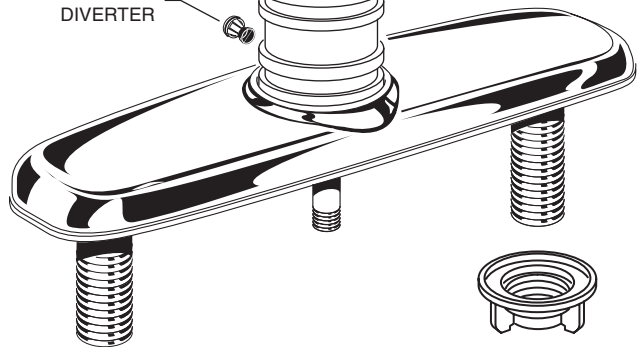

CHROME	002
BONE	021
WHITE HEAT	208
VELVET	285

907099-YYY0A
CAP

923304-0070A
CAP RETAINER

023527-0070A
CARTRIDGE SCREWS

023529-0070A
CARTRIDGE

060365-YYY0A
SPOUT

066070-YYY0A
AERATOR

060366-0070A
SPOUT SEAL KIT

060343-0070A
DISC WITH SEALS

042850-0070A
DIVERTER

085800-0070A
ATTACHMENT NUT

024220-0070A
SUPPLY NUT

M953667-YYY0A
HANDSPRAY & HOSE

030760-YYY0A
SPRAY HOLDER

HOT LINE FOR HELP

For toll-free information and answers to your questions, call:
1-800-442-1902
Weekdays 8:00 a.m. to 6:00 p.m. EST
IN CANADA 1-800-387-0369 (TORONTO 1-905-306-1093)
Weekdays 8:00 a.m. to 7:00 p.m. EST
IN MEXICO 01-800-839-12-00