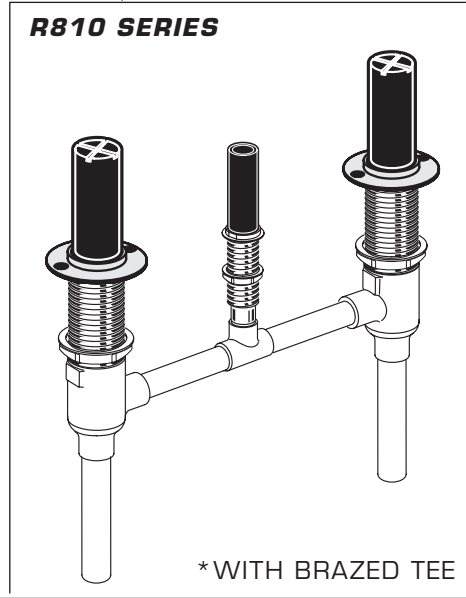

American Standard

DECK MOUNT TUB SYSTEMS

MODEL NUMBERS

R800
R810

HOTLINE FOR HELP
For toll-free information and answers to your questions, call:
1 (800) 442-1902
Weekdays 8:00 a.m. to 7:00 p.m. Eastern Time
IN CANADA 1-800-387-0369 (TORONTO 1-905-306-1093)