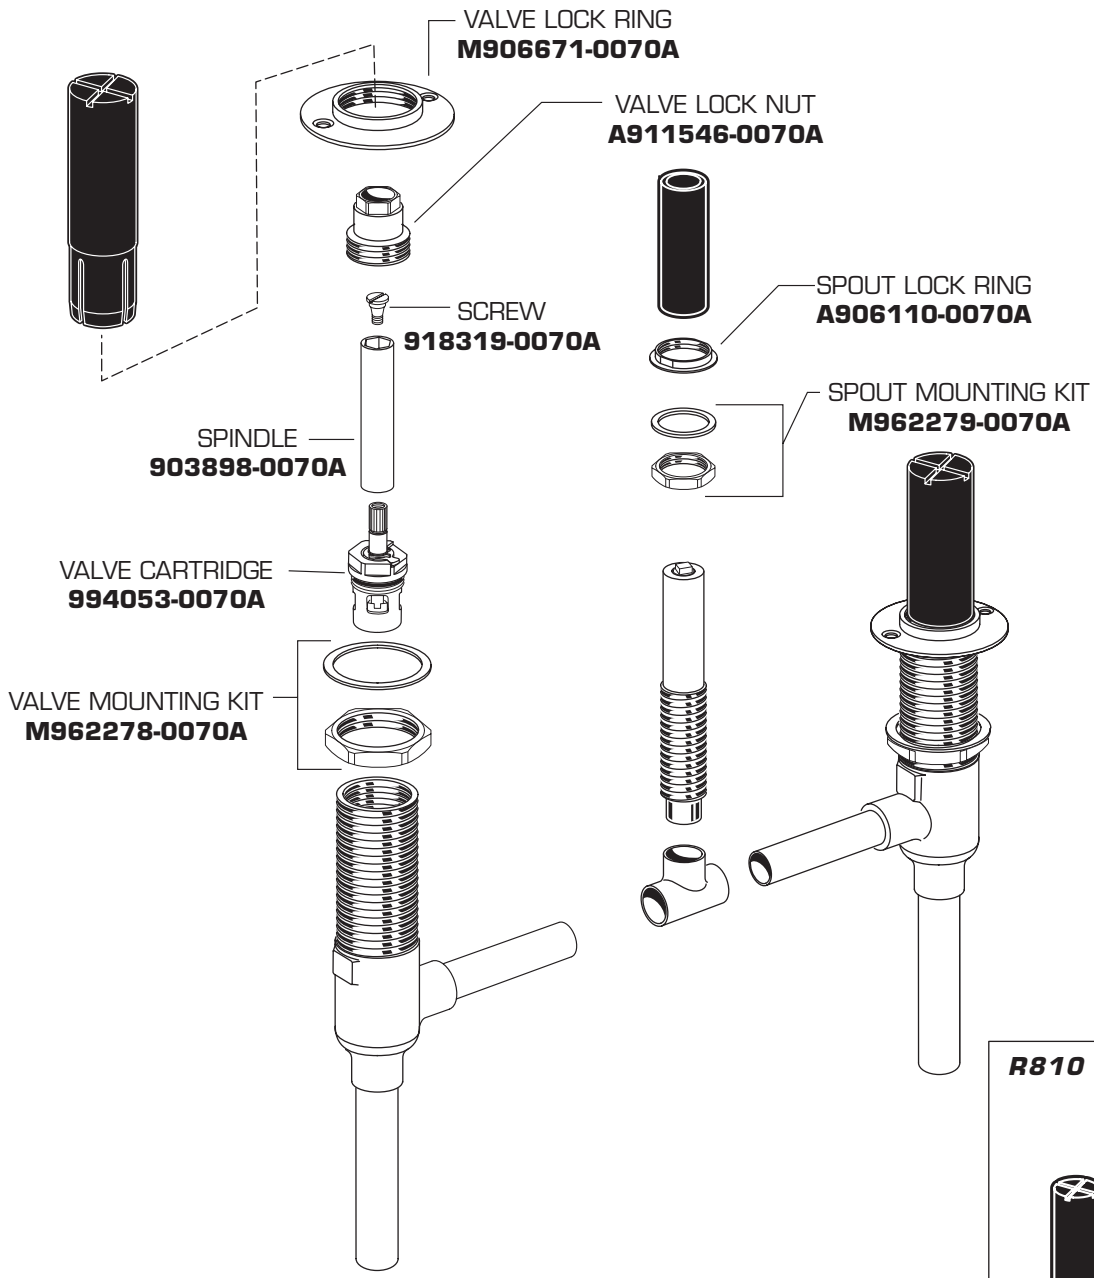

American Standard

DECK MOUNT TUB SYSTEMS

MODEL NUMBERS

R800
R810

HOTLINE FOR HELP
For toll-free information and answers to your questions, call:
1 (800) 442-1902
Weekdays 8:00 a.m. to 7:00 p.m. Eastern Time
IN CANADA 1-800-387-0369 (TORONTO 1-905-306-1093)