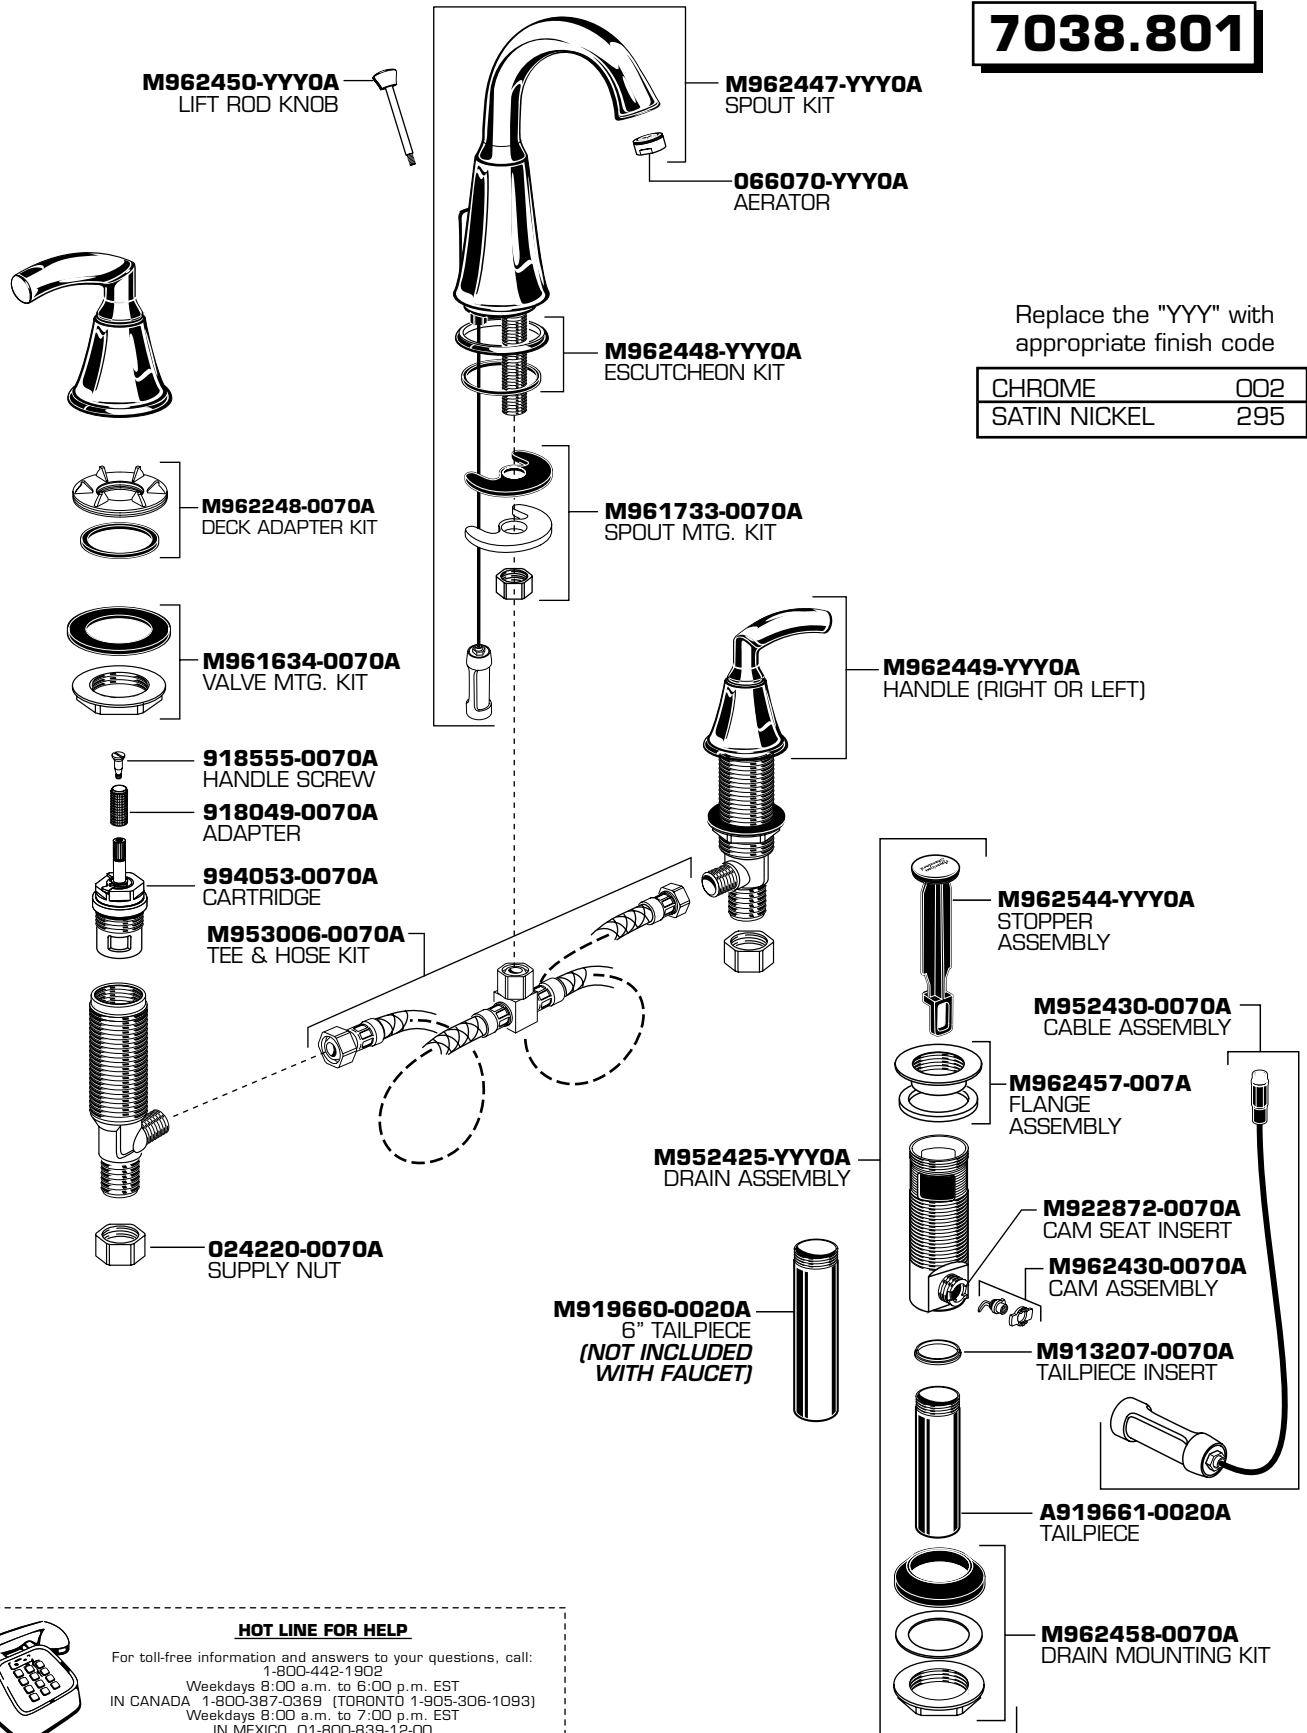

## TROPIC Spread Lavatory Faucet with POP-UP DRAIN

MODEL NUMBER

**7038.801**

Replace the "YYY" with appropriate finish code

CHROME	002
SATIN NICKEL	295