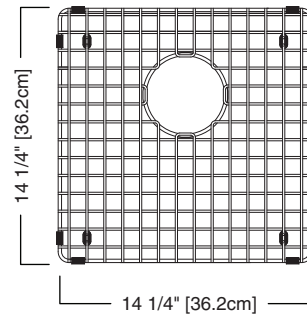

**STAINLESS STEEL BOTTOM GRID**

- ☐ Polished stainless with black poly feet and side bumpers

**Nominal Dimensions:**  
14 1/4" x 14 1/4" x 1"

**IMPORTANT:** These measurements are subject to change or cancellation.  
No responsibility is assumed for use of superseded or voided leaflet.