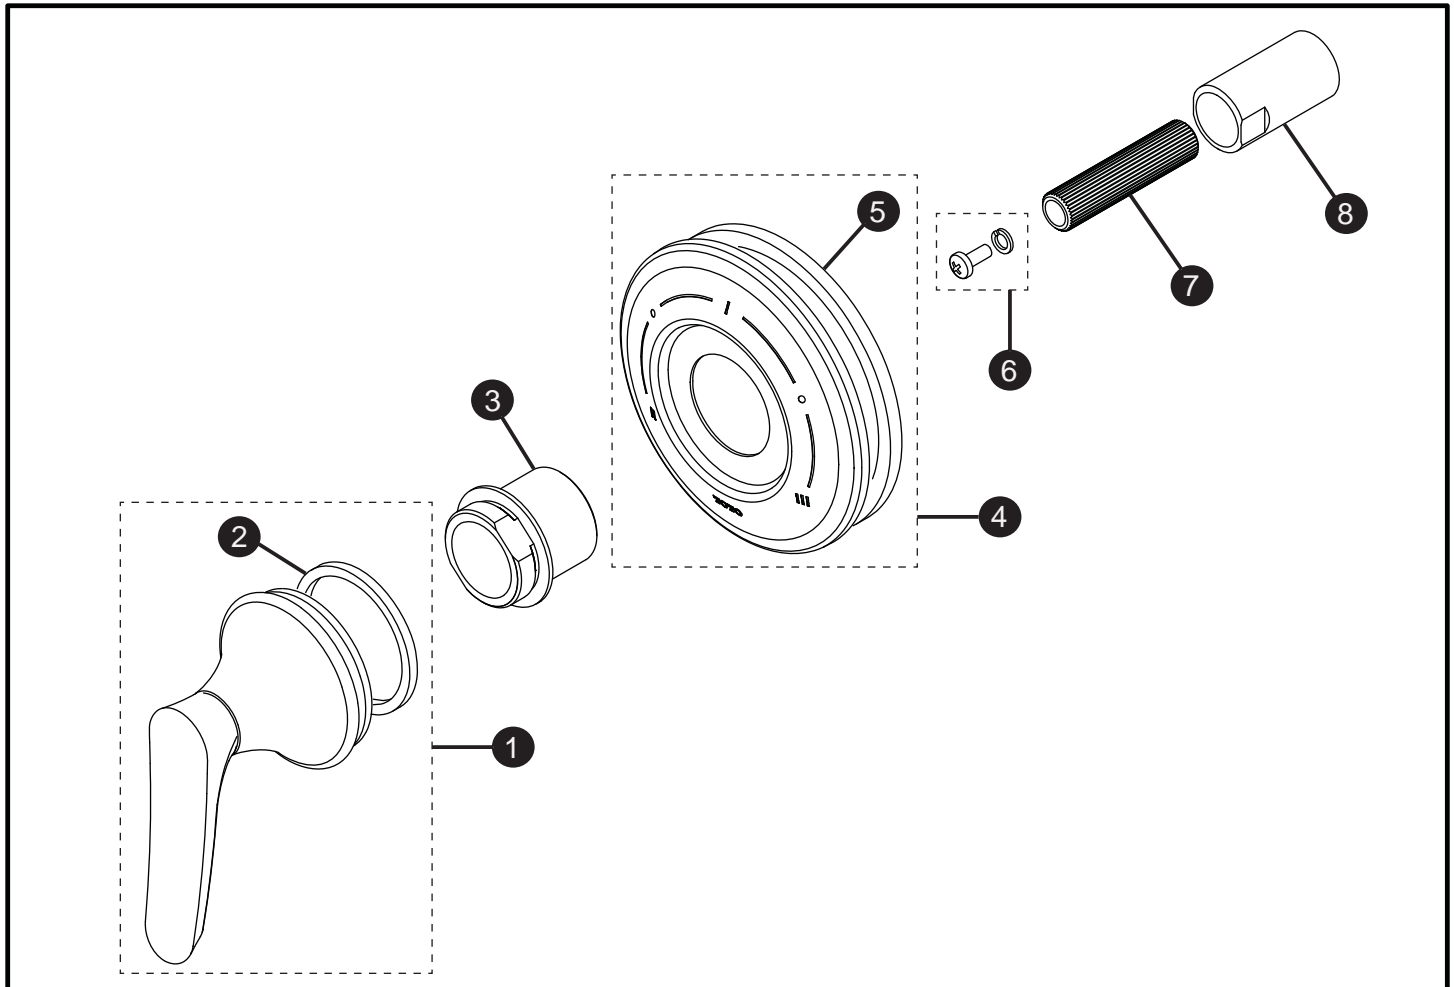

Wyeth™
Three-Way Diverter Trim with Off

Item	Part	Description
1*	THP4905#\$\$	Handle Assembly
2	THP4828	Gasket
3	THP4827	Collar
4*	THP4909#\$\$	Escutcheon with Gasket
5	THP4826	Gasket
6	THP4825	Screw and Lock Washer
7	THP4824	Adapter
8	THP4823	Threaded Extension

LEGEND
\$\$ = Denotes Finish
#CP = Polished Chrome
#BN = Brushed Nickel
#PN = Polished Nickel

* Please specify finish when ordering