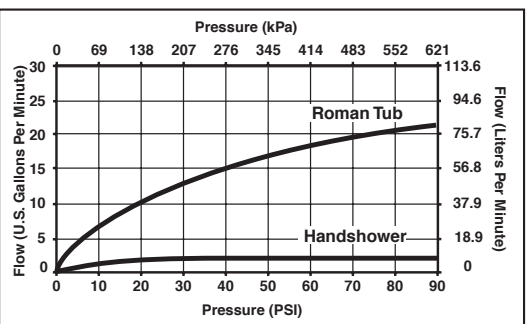

55 E. 111th Street, Indianapolis, Indiana 46280
350 South Edgeware Road, St. Thomas, Ontario Canada N5P 4L1
© 2016 Masco Corporation of Indiana

Delta reserves the right (1) to make changes in specifications and materials, and (2) to change or discontinue models, both without notice or obligation. Dimensions are for reference only. See current full-line price book or www.deltafaucet.com for finish options and product availability.