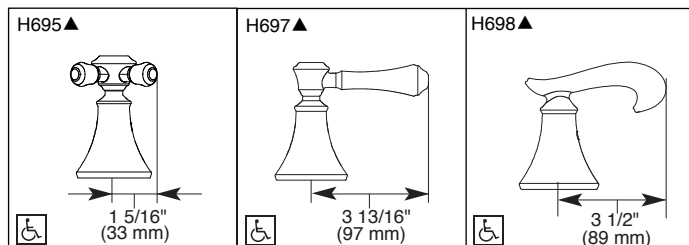

STANDARD SPECIFICATIONS:

- Trim Only for two handle Roman Tub faucet for concealed mounting
- Temperature and volume controlled with handles
- Rough-In kit must also be ordered to complete installation (R4707 for four hole and R2707 for three hole). There are separate specification sheets on each rough-in kit if more details are required.
- Three-setting H₂Okinetic™ handshower - H₂Okinetic™ spray, massage spray and pause
- Handshower includes double check valves for backflow prevention (T4797 Series)
- LHP - Less Handle Program. See handle options below
- Handshower flow rate 2.00 gpm @ 60 psi

Specific Features: _____

Available LHP Handle Options

▲ Designate proper finish suffix

55 E. 111th Street, Indianapolis, Indiana 46280
350 South Edgeware Road, St. Thomas, Ontario Canada N5P 4L1
© 2016 Masco Corporation of Indiana