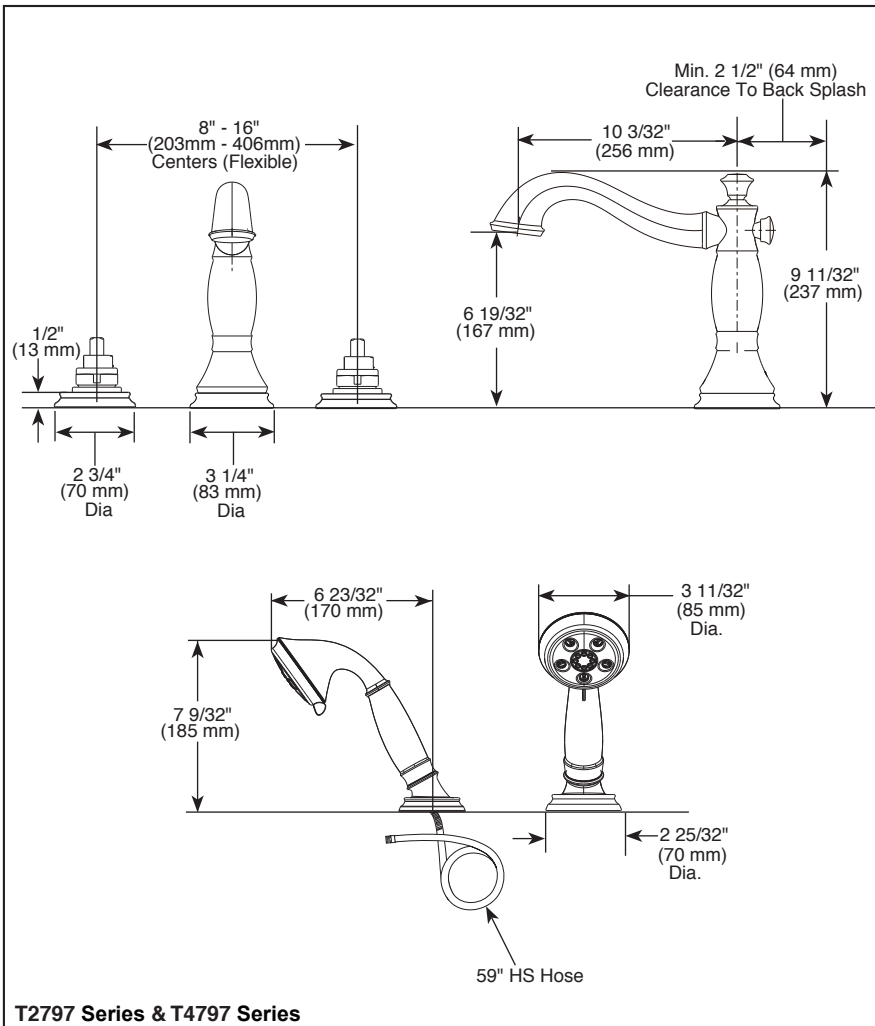

ROMAN TUB/WHIRLPOOL FAUCET TRIM

- Cassidy™ Series
- Three Hole Installation (T2797 Series)
- Four Hole Installation (T4797 Series)
- Rough-In Kit Must Also be Ordered to Complete Installation (R4707 for four hole and R2707 for three hole)

STANDARD SPECIFICATIONS:

- Trim Only for two handle Roman Tub faucet for concealed mounting
- Temperature and volume controlled with handles
- Rough-In kit must also be ordered to complete installation (R4707 for four hole and R2707 for three hole). There are separate specification sheets on each rough-in kit if more details are required.
- Three-setting H₂Okinetic™ handshower - H₂Okinetic™ spray, massage spray and pause
- Handshower includes double check valves for backflow prevention (T4797 Series)
- LHP - Less Handle Program. See handle options below
- Handshower flow rate 2.00 gpm @ 60 psi

WARRANTY

- Lifetime limited warranty on parts (other than electronic parts and batteries) and finishes; or for commercial users, for 5 years from the date of purchase.
- 5 year limited warranty on electronic parts (other than batteries); or for commercial users, for 1 year from the date of purchase. No warranty is provided on batteries.

COMPLETE VALVE COMPLIES WITH:

- ASME A112.18.1 / CSA B125.1
- Indicates compliance to ICC/ANSI A117.1 - Valve control only
- EPA WaterSense® - Applies to handshower only - 59433*

Submitted Model No.: _____

Specific Features: _____

Available LHP Handle Options

▲ Designate proper finish suffix

55 E. 111th Street, Indianapolis, Indiana 46280
350 South Edgeware Road, St. Thomas, Ontario Canada N5P 4L1
© 2016 Masco Corporation of Indiana