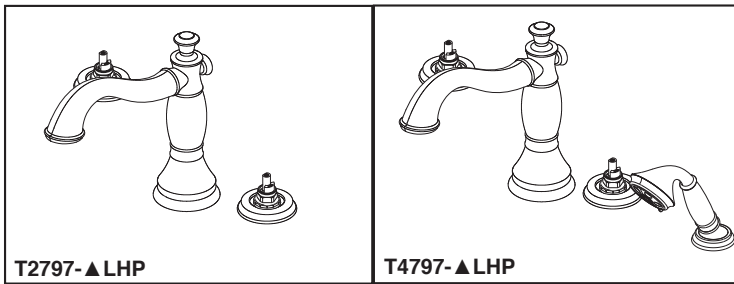

ROMAN TUB/WHIRLPOOL FAUCET TRIM

- Cassidy™ Series
- Three Hole Installation (T2797 Series)
- Four Hole Installation (T4797 Series)
- Rough-In Kit Must Also be Ordered to Complete Installation (R4707 for four hole and R2707 for three hole)

STANDARD SPECIFICATIONS:

- Trim Only for two handle Roman Tub faucet for concealed mounting
- Temperature and volume controlled with handles
- Rough-In kit must also be ordered to complete installation (R4707 for four hole and R2707 for three hole). There are separate specification sheets on each rough-in kit if more details are required.
- Three-setting H₂Okinetic™ handshower - H₂Okinetic™ spray, massage spray and pause
- Handshower includes double check valves for backflow prevention (T4797 Series)
- LHP - Less Handle Program. See handle options below
- Handshower flow rate 2.00 gpm @ 60 psi

WARRANTY

- Lifetime limited warranty on parts (other than electronic parts and batteries) and finishes; or for commercial users, for 5 years from the date of purchase.
- 5 year limited warranty on electronic parts (other than batteries); or for commercial users, for 1 year from the date of purchase. No warranty is provided on batteries.

COMPLETE VALVE COMPLIES WITH:

- ASME A112.18.1 / CSA B125.1
- Indicates compliance to ICC/ANSI A117.1 - Valve control only
- EPA WaterSense® - Applies to handshower only - 59433*

Submitted Model No.: _____

Specific Features: _____