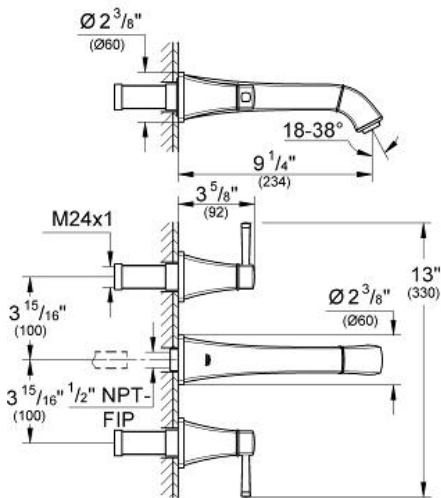

GRANDERA

8" Widespread Two-Handle Bathroom Faucet M-Size

MODEL # 20416EN0

Pure Freude
an Wasser

Product Description:

GRANDERA

8" Widespread Two-Handle Bathroom Faucet M-Size

Standard Specification:

- Wall mount
- Final installation set for:
 - 29 031 000
- Valves hot/cold with $\frac{1}{2}''$ (13mm) cartridge (90°)
- **GROHE StarLight** finish
- **GROHE EcoJoy** technology for less water and perfect flow
- **GROHE AquaGuide** adjustable aerator 5.7 l/min
- $9 \frac{1}{4}''$ spout reach
- Max Flow Rate: 1.5 gpm (5.7 L/min)

Applicable Codes & Standards:

- Energy Policy Act of 1992
- ASME A112.18.1/CSA B125.1
- ICC/ANSI A117.1

Color:

- 20416EN0 Brushed Nickel InfinityFinish