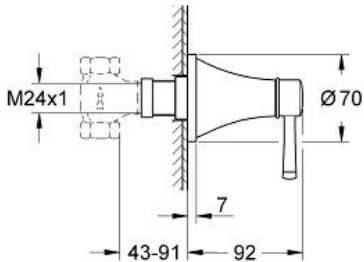

GRANDERA
Volume Control Trim
MODEL # 19944000

Pure Freude
an Wasser

GROHE

ADA

Product Description:
GRANDERA
Volume Control Trim

Standard Specification:

- GROHE StarLight chrome finish
- For use with Volume Control Rough-in Set (35 029) (sold separately)

Applicable Codes & Standards:

- Energy Policy Act of 1992
- ASME A112.18.1/CSA B125.1
- ICC/ANSI A117.1

Color:

- 19944000 StarLight Chrome