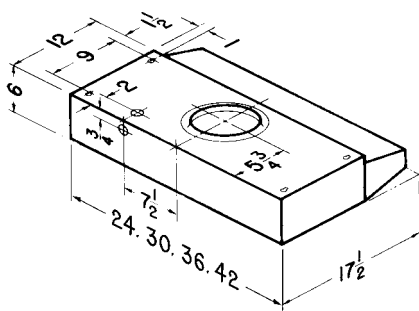

37000 SERIES—6" SHELL ONLY

- The 37000 Series utilizes the 40000 Series, but contains no fan, light or switch knock-outs.

42000 SPECIFICATIONS

Width	CFM	Sones	Volts	Amps	Duct
24", 30", 36", 42"	190	6	120	2.5	7" RD

OPTIONAL ACCESSORIES

7" RD Damper
BP87

40000 SPECIFICATIONS

Width	CFM	Sones	Volts	Amps	Duct
21", 24", 30", 36", 42"	160	6.5	120	2.0	3-1/4" x 10"

UNDER CABINET