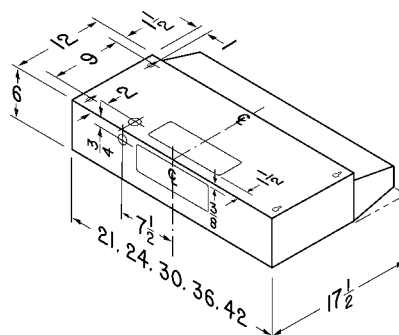

37000 SERIES—6" SHELL ONLY

- The 37000 Series utilizes the 40000 Series, but contains no fan, light or switch knock-outs.

42000 SPECIFICATIONS

Width	CFM	Sones	Volts	Amps	Duct
24", 30", 36", 42"	190	6	120	2.5	7" RD

OPTIONAL ACCESSORIES

7" RD Damper
BP87

40000 SPECIFICATIONS

Width	CFM	Sones	Volts	Amps	Duct
21", 24", 30", 36", 42"	160	6.5	120	2.0	3-1/4" x 10"

UNDER CABINET