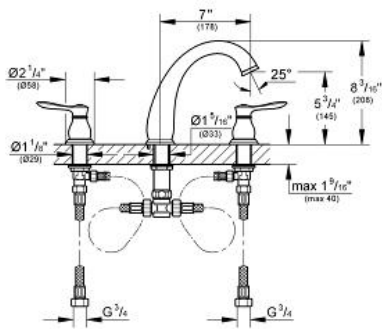

PARKFIELD
Roman Bathtub Faucet
MODEL # 25152000

Pure Freude
an Wasser

GROHE

ADA

Product Description:
PARKFIELD
Roman Bathtub Faucet

Standard Specification:

- Spout with flow control
- **GROHE StarLight** chrome finish
- 1/2" (13mm) ceramic cartridge (90° turn)
- Pressure resistant flexible connection hoses (between spout and side valves)
- Max Flow Rate 13.2 gpm at 45 psi (50 L/min)