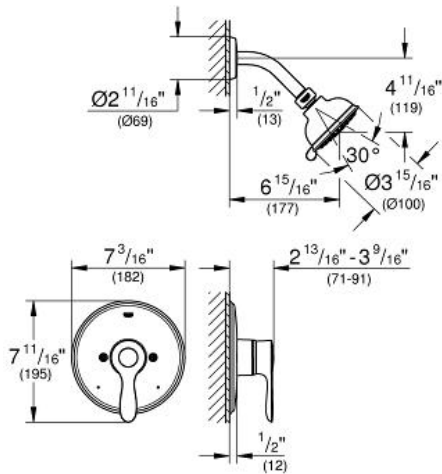

PARKFIELD
Pressure Balance Valve Bathtub/
Shower Combo Faucet

MODEL # 35039000

Pure Freude
an Wasser

GROHE

Product Description:

PARKFIELD

Pressure Balance Valve Bathtub/Shower Combo Faucet

Standard Specification:

- Pressure Balance Valve Trim (19 921)
- 5 5/8" (182 mm) Tubular shower arm (27 414)
- **GROHE StarLight** chrome finish

Applicable Codes & Standards:

- Energy Policy Act of 1992
- ASME A112.18.1/CSA B125.1
- EPA WaterSense®
- ICC/ANSI A117.1