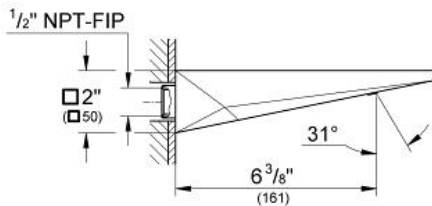

ALLURE BRILLIANT  
Tub Spout

MODEL # 13300000

Pure Freude  
an Wasser

**Product Description:**  
ALLURE BRILLIANT  
Tub Spout

**Standard Specification:**

- Wall mount
- GROHE StarLight chrome finish
- Spout with integrated flow control