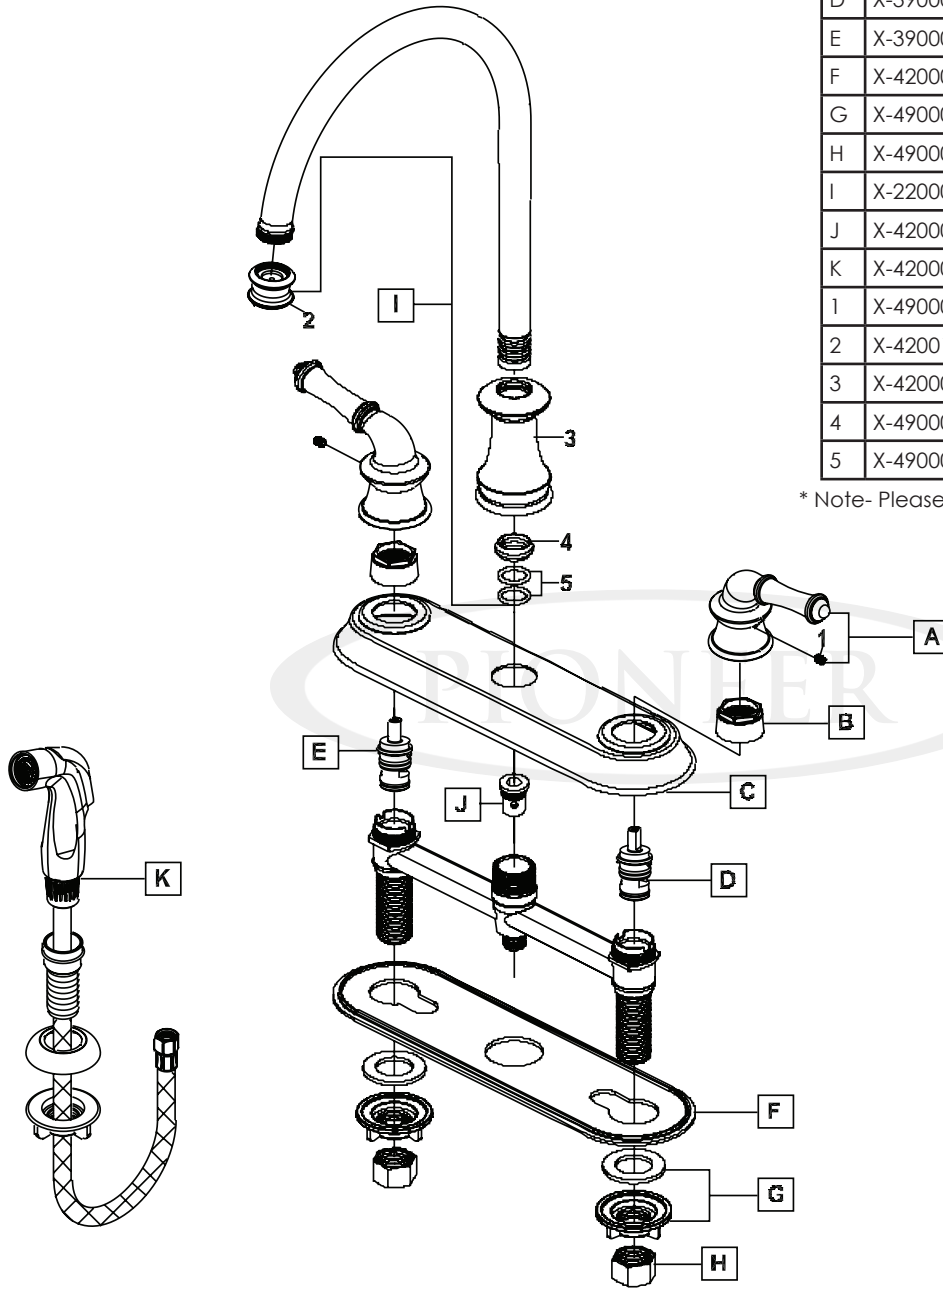

	ITEM#	DESCRIPTION
A	X-1200006*	Del Mar Kitchen Handle
B	X-4900007	Bonnet Nut
C	X-4200021*	Deck Plate
D	X-3900002C	Ceramic Stem - Cold
E	X-3900002H	Ceramic Stem - Hot
F	X-4200022	Base Plate
G	X-4900008	Mounting Kit
H	X-4900004	Supply Nut
I	X-2200004*	High Gooseneck Spout
J	X-4200016	Diverter Piston
K	X-4200018*	Side Spray
1	X-4900002	Allen Screw
2	X-4200114*	1.5 GPM Aerator
3	X-4200020*	Spout Sleeve
4	X-4900013	Spout Snap Ring
5	X-4900012	Spout O-Ring

* Note- Please specify finish/color code while ordering.

Product Diagram

ENGINEERING EXCELLENCE

Pioneer: 1-800-338-9468
 Commerce, CA 90040
 www.pioneerind.com
 Pioneer Industries, Inc. © 2013