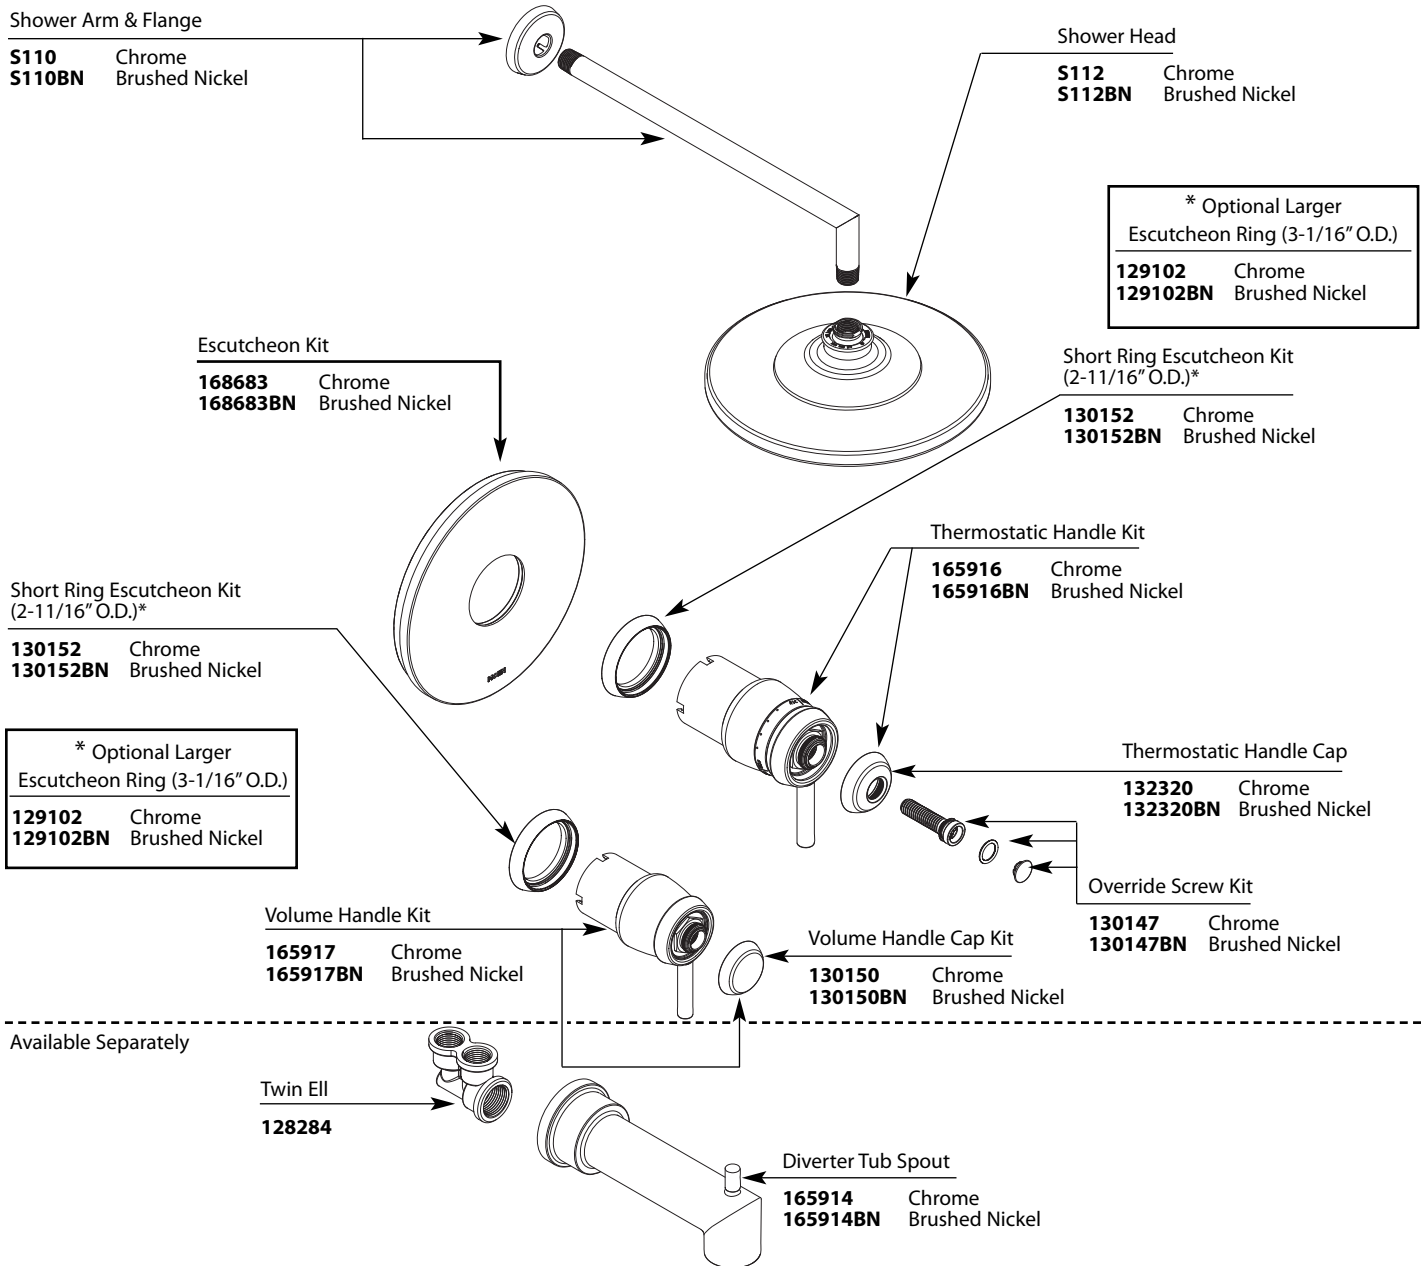

Buy it for looks. Buy it for life.®

Illustrated Parts

- Order by Part Number
- Trim can be used with S3371 3/4" Thermostatic & S3600 Volume Control valves

ARRIS™			
ExacTemp® 3/4" Thermostatic Shower Trim			
FLOW VALVE TRIM	VALVE TRIM ONLY	SHOWER TRIM ONLY	FINISH
TS33003	TS33002	TS33001	Chrome
TS33003BN	TS33002BN	TS33001BN	Brushed Nickel