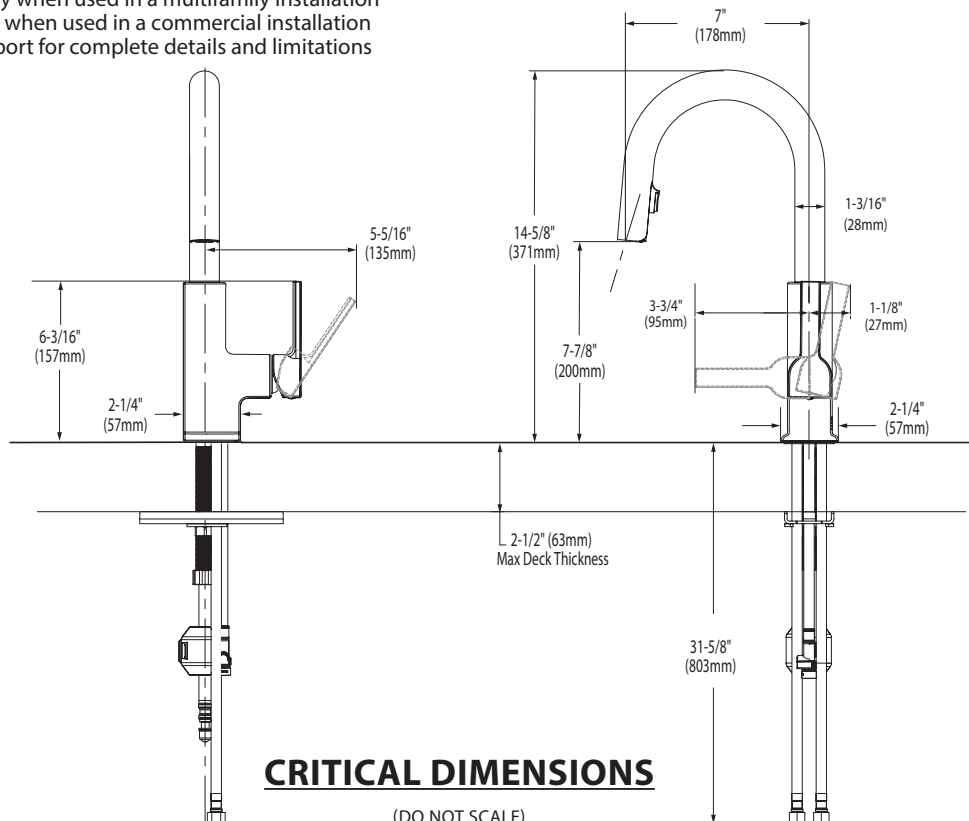

CRITICAL DIMENSIONS

(DO NOT SCALE)

TO ORDER PARTS CALL: 1-800-BUY-MOEN

www.moen.com