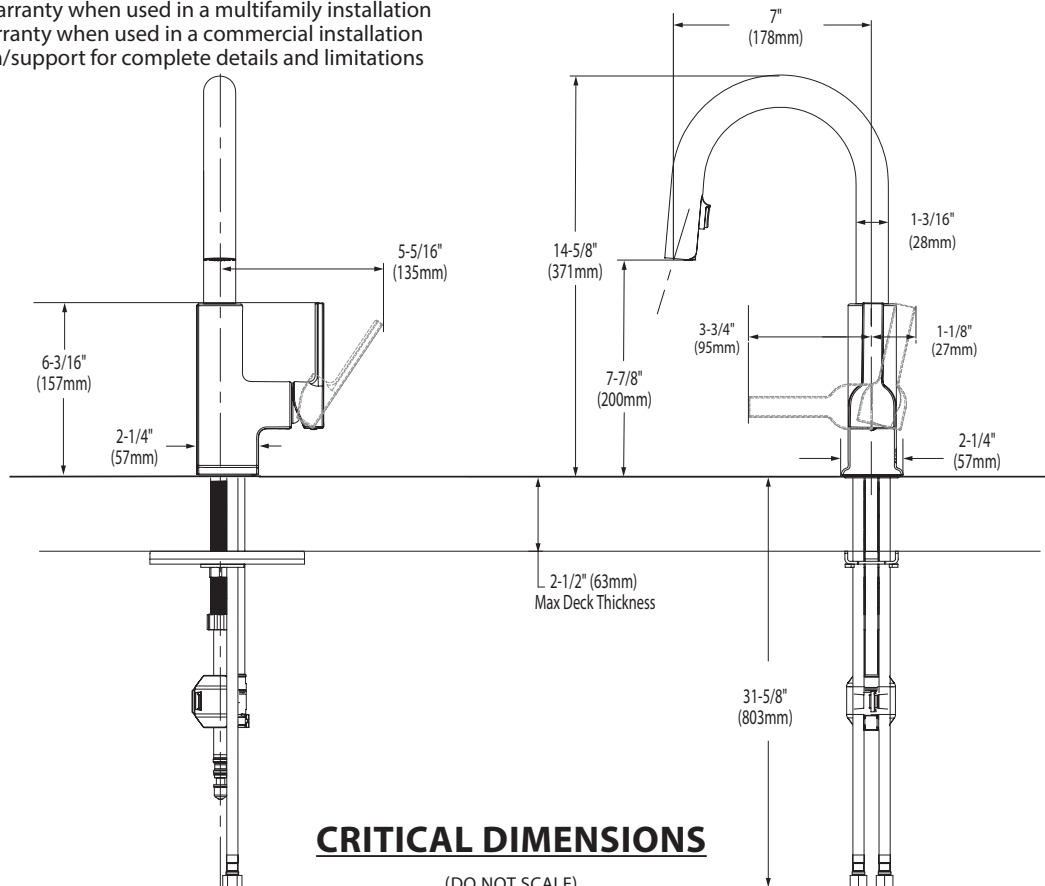

**STō**  
**Single Handle High Arc**  
**Pulldown Prep/Bar Faucet**

**Models:** S62308 series

**NOTE:** THIS FAUCET IS DESIGNED TO BE INSTALLED THROUGH 1 HOLE, 1-1/2" (38mm) MIN. DIA.

## CRITICAL DIMENSIONS

(DO NOT SCALE)