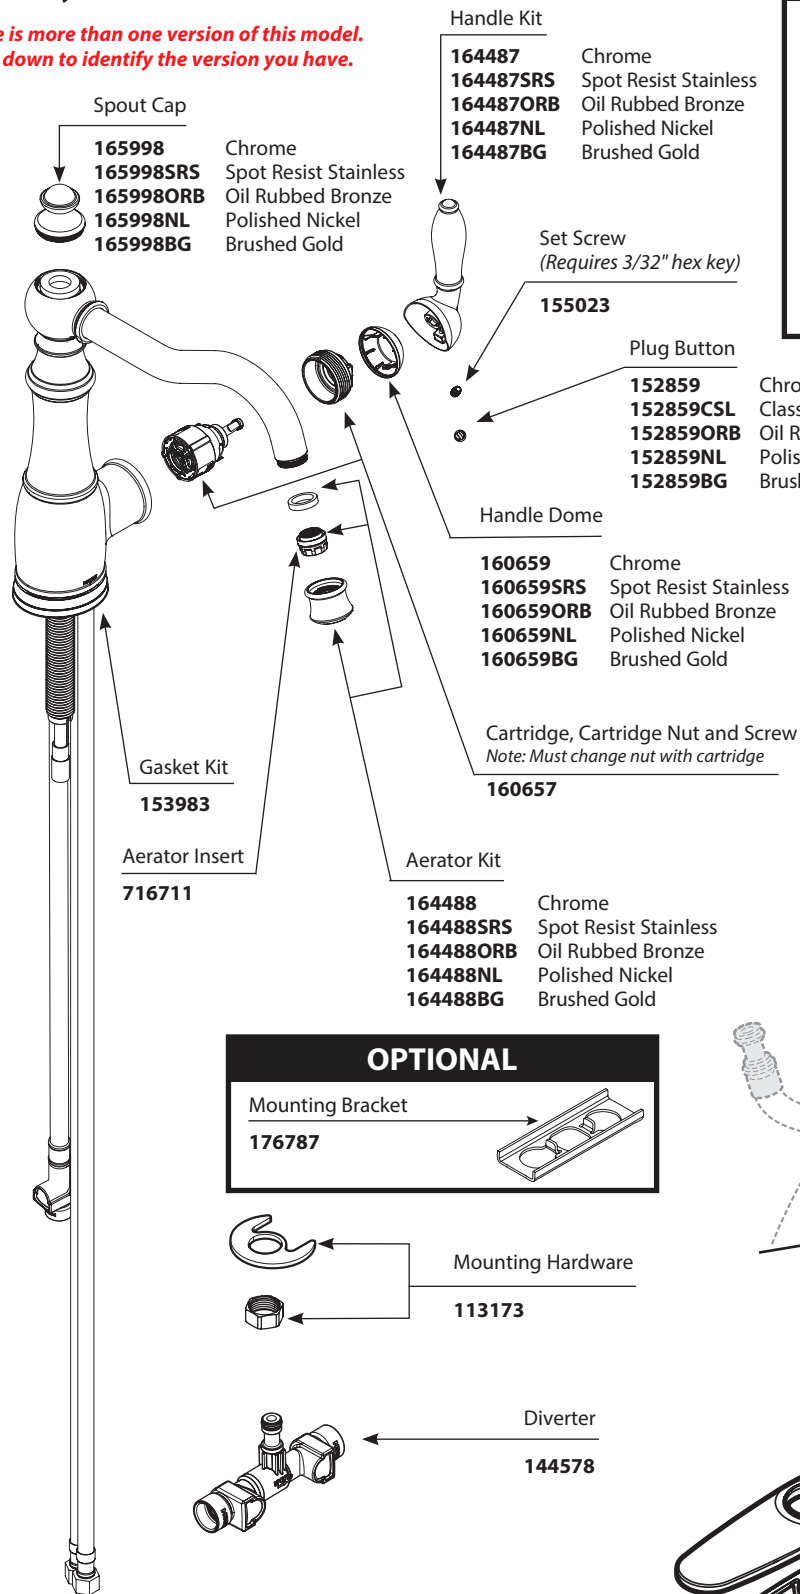

## Illustrated Parts

■ Order by Part Number

*There is more than one version of this model. Page down to identify the version you have.*

WEYMOUTH™ Single-Handle Kitchen Faucet with matching Side Spray	
MODELS	FINISH
S72101	Chrome
S72101SRS	Spot Resist Stainless
S72101ORB	Oil Rubbed Bronze
S72101NL	Polished Nickel
S72101BG	Brushed Gold

**OPTIONAL**

Mounting Bracket

176787

Mounting Hardware

113173

Diverter

144578

**Optional Deck Plate & Gasket**

- 141002 Chrome
- 141002SRS Spot Resist Stainless
- 141002ORB Oil Rubbed Bronze
- 141002NL Polished Nickel
- 141002BG Brushed Gold

■ Order by Part Number

WEYMOUTH™ Single-Handle Kitchen Faucet with matching Side Spray	
MODELS	FINISH
S72101	Chrome
S72101SRS	Spot Resist Stainless
S72101ORB	Oil Rubbed Bronze
S72101NL	Polished Nickel