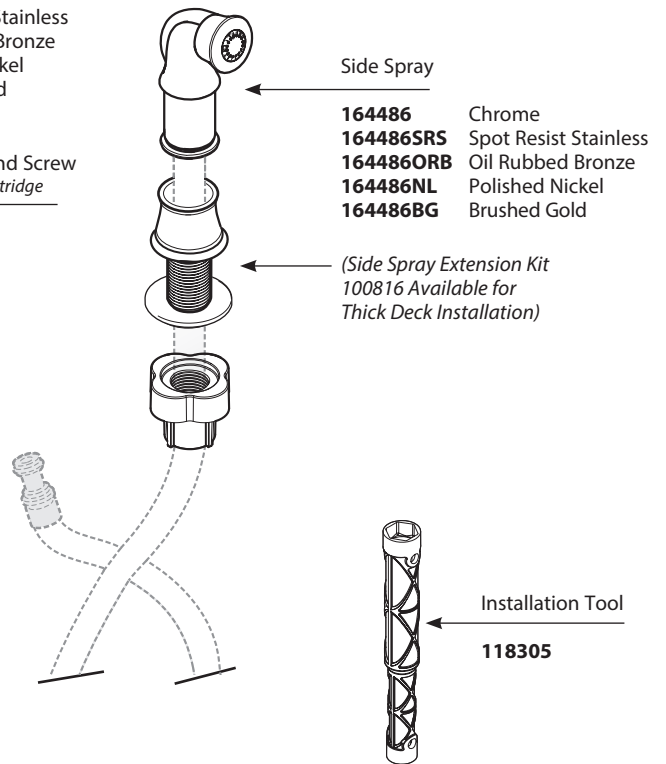

## Illustrated Parts

■ Order by Part Number

*There is more than one version of this model. Page down to identify the version you have.*

WEYMOUTH™ Single-Handle Kitchen Faucet with matching Side Spray	
MODELS	FINISH
S72101	Chrome
S72101SRS	Spot Resist Stainless
S72101ORB	Oil Rubbed Bronze
S72101NL	Polished Nickel
S72101BG	Brushed Gold

**OPTIONAL**

Mounting Bracket

176787

Mounting Hardware

113173

Diverter

144578

**Optional Deck Plate & Gasket**

- 141002 Chrome
- 141002SRS Spot Resist Stainless
- 141002ORB Oil Rubbed Bronze
- 141002NL Polished Nickel
- 141002BG Brushed Gold

■ Order by Part Number

WEYMOUTH™ Single-Handle Kitchen Faucet with matching Side Spray	
MODELS	FINISH
S72101	Chrome
S72101SRS	Spot Resist Stainless
S72101ORB	Oil Rubbed Bronze
S72101NL	Polished Nickel