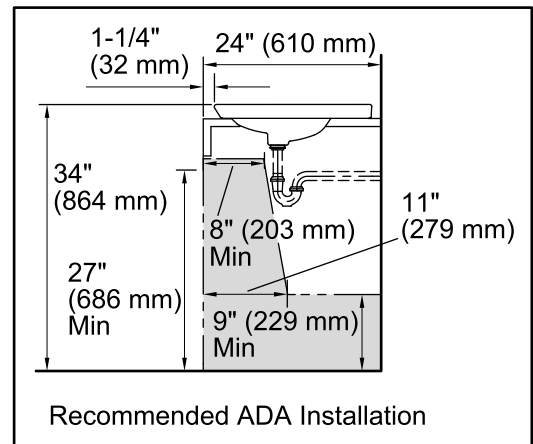

Features

- Vitreous china.
- Drop-in.
- Uniquely-shaped shallow basin.
- With overflow.
- 4-inch centers.
- Coordinates with other products in the Kelston collection.
- 23-7/16" (595 mm) x 20-11/16" (525 mm) x 5-5/16" (135 mm)

Technical Information

All product dimensions are nominal.

Bowl configuration:	Single
Installation:	Drop-in
Bowl area (Only):	Length: 15-3/8" (391 mm) Width: 13-3/16" (335 mm) Water depth: 1-7/8" (48 mm)
Number of deck holes:	3
Faucet hole(s):	1-1/4" (32 mm)
Drain hole:	1-3/4" (44 mm)
Template:	1081943-7, required, included