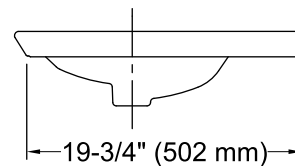

Features

- Vitreous china.
- Drop-in.
- Uniquely-shaped shallow basin.
- With overflow.
- 4-inch centers.
- Coordinates with other products in the Kelston collection.
- 23-7/16" (595 mm) x 20-11/16" (525 mm) x 5-5/16" (135 mm)

Technical Information

All product dimensions are nominal.

Bowl configuration:	Single
Installation:	Drop-in
Bowl area (Only):	Length: 15-3/8" (391 mm) Width: 13-3/16" (335 mm) Water depth: 1-7/8" (48 mm)
Number of deck holes:	3
Faucet hole(s):	1-1/4" (32 mm)
Drain hole:	1-3/4" (44 mm)
Template:	1081943-7, required, included