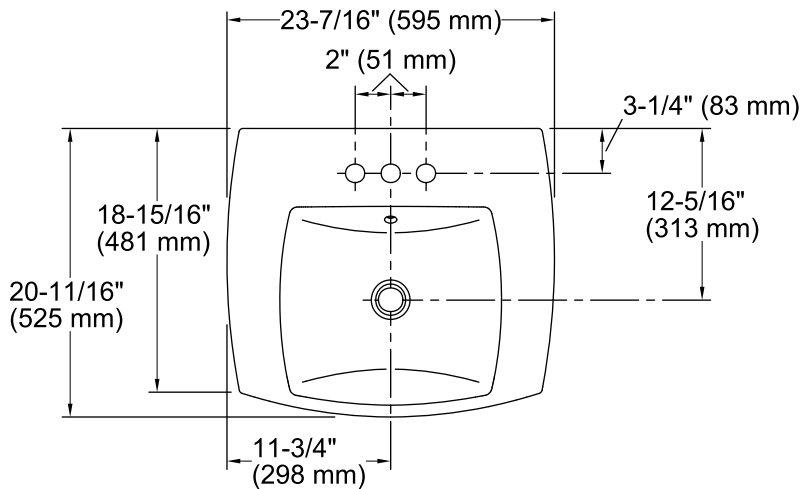

Features

- Vitreous china.
- Drop-in.
- Uniquely-shaped shallow basin.
- With overflow.
- 4-inch centers.
- Coordinates with other products in the Kelston collection.
- 23-7/16" (595 mm) x 20-11/16" (525 mm) x 5-5/16" (135 mm)

Technical Information

All product dimensions are nominal.

Bowl configuration:	Single
Installation:	Drop-in
Bowl area (Only):	Length: 15-3/8" (391 mm) Width: 13-3/16" (335 mm) Water depth: 1-7/8" (48 mm)
Number of deck holes:	3
Faucet hole(s):	1-1/4" (32 mm)
Drain hole:	1-3/4" (44 mm)
Template:	1081943-7, required, included