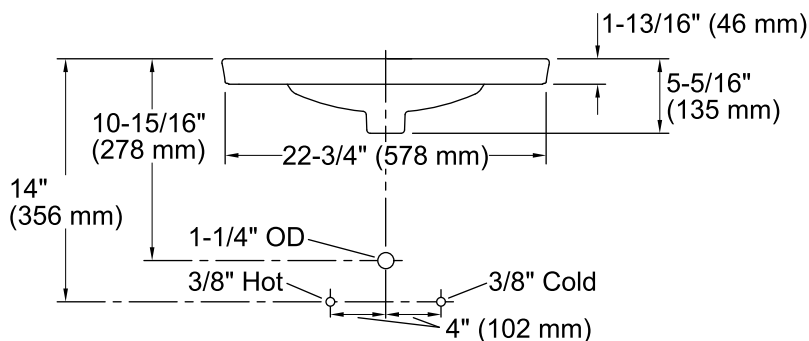

Features

- Vitreous china.
- Drop-in.
- Uniquely-shaped shallow basin.
- With overflow.
- 4-inch centers.
- Coordinates with other products in the Kelston collection.
- 23-7/16" (595 mm) x 20-11/16" (525 mm) x 5-5/16" (135 mm)

Technical Information

All product dimensions are nominal.

Bowl configuration:	Single
Installation:	Drop-in
Bowl area (Only):	Length: 15-3/8" (391 mm) Width: 13-3/16" (335 mm) Water depth: 1-7/8" (48 mm)
Number of deck holes:	3
Faucet hole(s):	1-1/4" (32 mm)
Drain hole:	1-3/4" (44 mm)
Template:	1081943-7, required, included