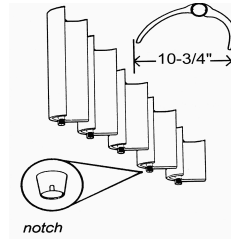

FG-1000

Vertical DE Grids: Full

FG-100x

PG-190x

FG-10xx, FG-12xx

Sq. Ft.	Width	Length	Description	UNICEL P/N
24	11"	12"	American, Hayward, Pac-Fab, Sta-Rite, Astral	FG-1002
36	11"	18"	American, Hayward, Pac-Fab, Sta-Rite, Astral, Waterway, Jacuzzi	FG-1003
48	11"	24"	American, Hayward, Pac-Fab, Sta-Rite, Jandy, Astral, Waterway, Jacuzzi	FG-1004
60	11"	30"	American, Hayward, Pac-Fab, Sta-Rite, Jandy, Astral, Waterway, Jacuzzi	FG-1005
72	11"	36"	American, Hayward, Pac-Fab, Sta-Rite, Jacuzzi	FG-1006
24	11"	12"	American, Hayward, Pac-Fab 7 full + 1 partial SET	FS-2002
36	11"	18"	American, Hayward, Pac-Fab 7 full + 1 partial SET	FS-2003
48	11"	24"	American, Hayward, Pac-Fab 7 full + 1 partial SET	FS-2004
60	11"	30"	American, Hayward, Pac-Fab 7 full + 1 partial SET	FS-2005
72	11"	36"	American, Hayward, Pac-Fab 7 full + 1 partial SET	FS-2006

Note: Collar has open slot (2 notches). Length is measured from one end of the grid to the other (collar not included).

24	10-3/4"	13-5/16"	Premier Atlas (right)	PG-1960
24	10-3/4"	13-5/16"	Premier Atlas (left)	PG-1961
36	10-3/4"	19-3/8"	Premier Atlas (right)	PG-1962
36	10-3/4"	19-3/8"	Premier Atlas (left)	PG-1963
48	10-3/4"	25-3/8"	Premier Atlas (right)	PG-1964
48	10-3/4"	25-3/8"	Premier Atlas (left)	PG-1965
60	10-3/4"	31-5/16"	Premier Atlas (right)	PG-1966
60	10-3/4"	31-5/16"	Premier Atlas (left)	PG-1967
72	10-3/4"	37-5/16"	Premier Atlas (right)	PG-1968
72	10-3/4"	37-5/16"	Premier Atlas (left)	PG-1969

Note: Collar has single notch and is covered with a white adapter. Length is measured from collar notch to opposite end of grid

24	10-3/4"	13-1/2"	Premier Atlas, Swimrite	FG-1024
36	10-3/4"	19-5/8"	Premier Atlas, Swimrite	FG-1036
48	10-3/4"	25-5/8"	Premier Atlas, Swimrite	FG-1048
60	10-3/4"	31-3/4"	Premier Atlas, Swimrite	FG-1060
72	10-3/4"	37-3/4"	Premier Atlas, Swimrite	FG-1072