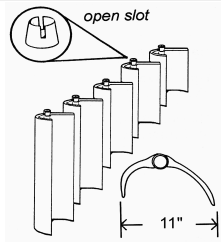

FG-1000

Vertical DE Grids: Full

FG-100x

PG-190x

FG-10xx, FG-12xx

Sq. Ft.	Width	Length	Description	UNICEL P/N
24	11"	12"	American, Hayward, Pac-Fab, Sta-Rite, Astral	FG-1002
36	11"	18"	American, Hayward, Pac-Fab, Sta-Rite, Astral, Waterway, Jacuzzi	FG-1003
48	11"	24"	American, Hayward, Pac-Fab, Sta-Rite, Jandy, Astral, Waterway, Jacuzzi	FG-1004
60	11"	30"	American, Hayward, Pac-Fab, Sta-Rite, Jandy, Astral, Waterway, Jacuzzi	FG-1005
72	11"	36"	American, Hayward, Pac-Fab, Sta-Rite, Jacuzzi	FG-1006
24	11"	12"	American, Hayward, Pac-Fab 7 full + 1 partial SET	FS-2002
36	11"	18"	American, Hayward, Pac-Fab 7 full + 1 partial SET	FS-2003
48	11"	24"	American, Hayward, Pac-Fab 7 full + 1 partial SET	FS-2004
60	11"	30"	American, Hayward, Pac-Fab 7 full + 1 partial SET	FS-2005
72	11"	36"	American, Hayward, Pac-Fab 7 full + 1 partial SET	FS-2006

Note: Collar has open slot (2 notches). Length is measured from one end of the grid to the other (collar not included).

24	10-3/4"	13-5/16"	Premier Atlas (right)	PG-1960
24	10-3/4"	13-5/16"	Premier Atlas (left)	PG-1961
36	10-3/4"	19-3/8"	Premier Atlas (right)	PG-1962
36	10-3/4"	19-3/8"	Premier Atlas (left)	PG-1963
48	10-3/4"	25-3/8"	Premier Atlas (right)	PG-1964
48	10-3/4"	25-3/8"	Premier Atlas (left)	PG-1965
60	10-3/4"	31-5/16"	Premier Atlas (right)	PG-1966
60	10-3/4"	31-5/16"	Premier Atlas (left)	PG-1967
72	10-3/4"	37-5/16"	Premier Atlas (right)	PG-1968
72	10-3/4"	37-5/16"	Premier Atlas (left)	PG-1969

Note: Collar has single notch and is covered with a white adapter. Length is measured from collar notch to opposite end of grid

24	10-3/4"	13-1/2"	Premier Atlas, Swimrite	FG-1024
36	10-3/4"	19-5/8"	Premier Atlas, Swimrite	FG-1036
48	10-3/4"	25-5/8"	Premier Atlas, Swimrite	FG-1048
60	10-3/4"	31-3/4"	Premier Atlas, Swimrite	FG-1060
72	10-3/4"	37-3/4"	Premier Atlas, Swimrite	FG-1072