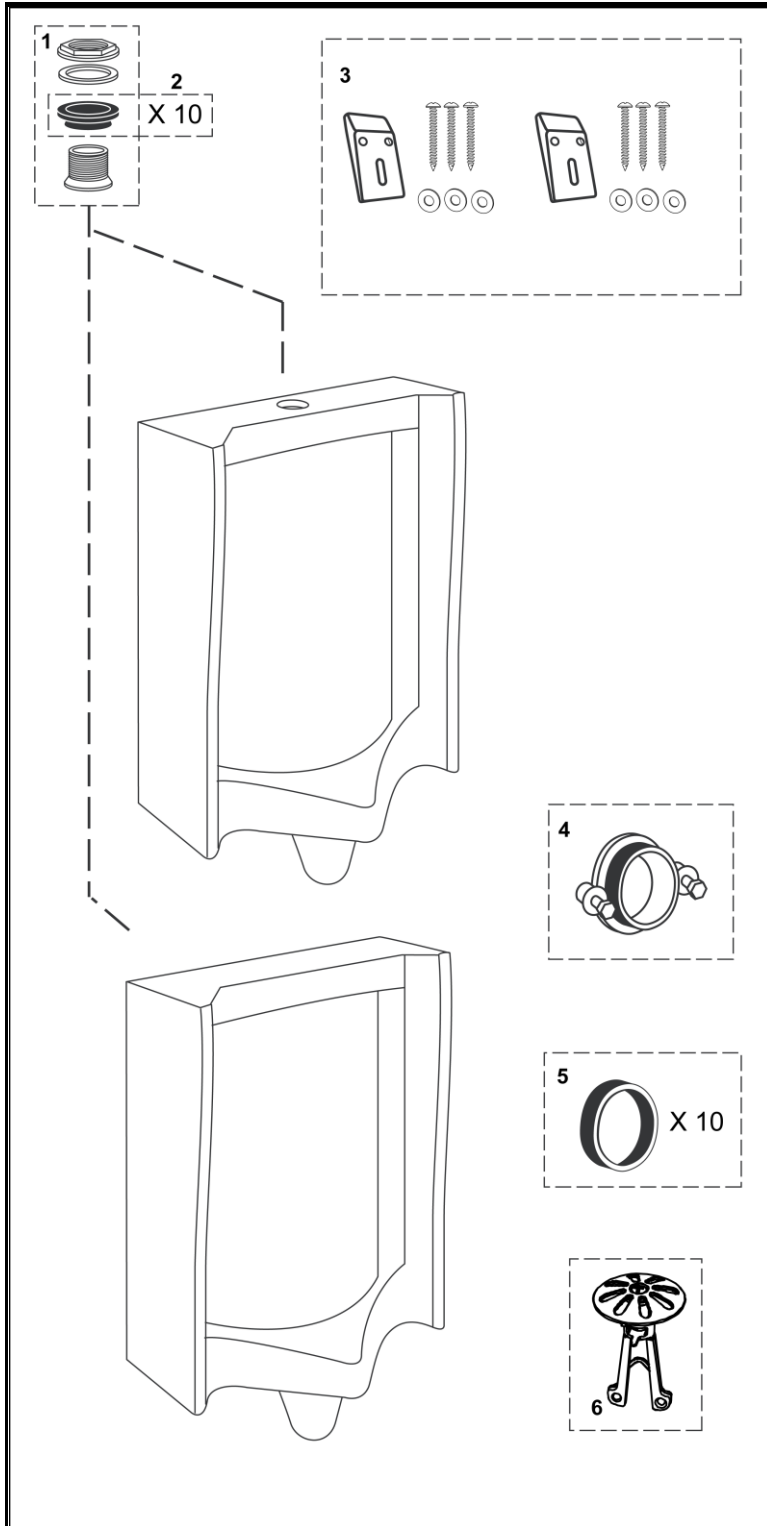

Commercial Washout Urinal
0.125 Gpf / 0.473 Lpf
3/4" Spud Inlet
2" IPS Outlet Flange

Item	Part	Description
1	THU078	Spud
2	THU118	Spud Gaskets (10 pieces)
3	THU110	Wall Hanger
4	THU079	Outlet Flange
5	THU119	Outlet Flange Gaskets (10 pieces)
6	THU3045R	Strainer

Note:

Product Number Explanations

Urinal
 (UT) Urinal
 (445) Model
 (U) Ultra Low Flush
 (V) Back Spud Inlet

Actual Product may vary slightly from illustration.