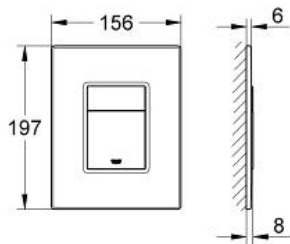

# SKATE COSMOPOLITAN Wall Plate

MODEL # 38849HP0

*Pure Freude  
an Wasser*

**GROHE**  

**Product Description:**  
**SKATE COSMOPOLITAN**  
**Wall Plate**

**Standard Specification:**

- With wood surface
- Frame and actuation buttons made of chrome/matte chrome plated plastic
- For dual flush or start & stop actuation
- For pneumatic discharge valve AV1
- Vertical and horizontal installation
- 6" x 7¾"
- Fixing frame with mounting-set
- Not suitable for flushing cistern 1.6 gal
- **GROHE StarLight** finish
- **GROHE EcoJoy** technology for less water and perfect flow