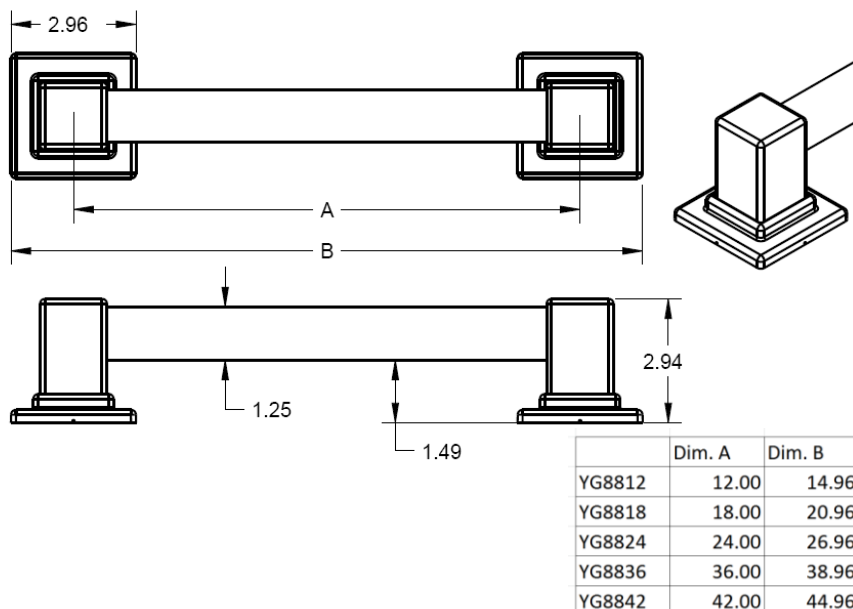

90 Degree® Technical Specification

Grab Bar

YG8812/YG8818/YG8824/YG8836/YG8842

Stock Numbers:

- ❑ **YG8812CH – 12” Grab Bar**
Chrome Finish
- ❑ **YG8818CH – 18” Grab Bar**
Chrome Finish
- ❑ **YG8824CH – 24” Grab Bar**
Chrome Finish
- ❑ **YG8836CH – 36” Grab Bar**
Chrome Finish
- ❑ **YG8842CH – 42” Grab Bar**
Chrome Finish
- ❑ **YG8812BN – 12” Grab Bar**
Brushed Nickel Finish
- ❑ **YG8818BN – 18” Grab Bar**
Brushed Nickel Finish
- ❑ **YG8824BN – 24” Grab Bar**
Brushed Nickel Finish
- ❑ **YG8836BN – 36” Grab Bar**
Brushed Nickel Finish
- ❑ **YG8842BN – 42” Grab Bar**
Brushed Nickel Finish

Materials:

Grab Bar posts and bars are constructed of stainless steel.

Dimensions:

Installation Instructions:

1. Please note that screws MUST be mounted into a wood stud for secure installation.
2. Decide whether you would like to position your grab bar horizontally, vertically or at an angle, remembering that BOTH ends of the grab bar MUST be positioned over a wood stud (unless using secure mount anchors).
3. For easier installation and mounting remove 3 setscrews from each flange and remove bar from SecureMount™ Flange.
4. Remove cover and re-assemble flange to bar by tightening 3 set screws.
5. Place grab bar and mark three mounting locations on each of the two grab bar flanges with a pencil.
6. Drill 1/8 diameter pilot holes at each screw location. Make sure to drill into the stud.
7. Install 3 screws and washers each SecureMount™ flange and tighten until secure. If desired, apply silicone caulk to the back of the SecureMount™ plate to guard against water penetration.
8. After screws are installed each side, dis-assemble bar from SecureMount™ flange by removing set screws.
9. Re-install covers.
10. Place bar over SecureMount™ flanges and tighten all set screws.
11. Snap on covers.