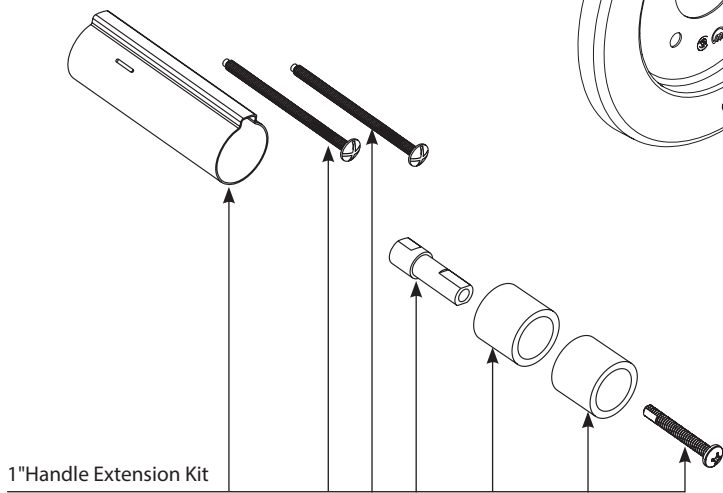

- Order by Part Number
- Trim can be used with 3372 series or 3375 series valve

*There is more than 1 version of this model.  
Page down to identify the version you have.*

<b>Arris™ Two/Three Function Transfer Valve Trim Kit</b>		
<b>MODEL</b>	<b>TYPE</b>	<b>FINISH</b>
TS23005	Lever	Chrome
TS23005BN	Lever	Brushed Nickel

Optional Handle Extension Kit  
**193113**

■ Order by Part Number

Arris™ Multi-Function Transfer Valve Trim Kit		
MODEL	TYPE	FINISH
TS23005	Lever	Chrome
TS23005BN	Lever	Brushed Nickel

Stop Tube Kit w/o Screw  
**135151** Chrome  
**135151BN** Brushed Nickel

1" Handle Extension Kit  
**148479** Chrome  
**148479BN** Brushed Nickel