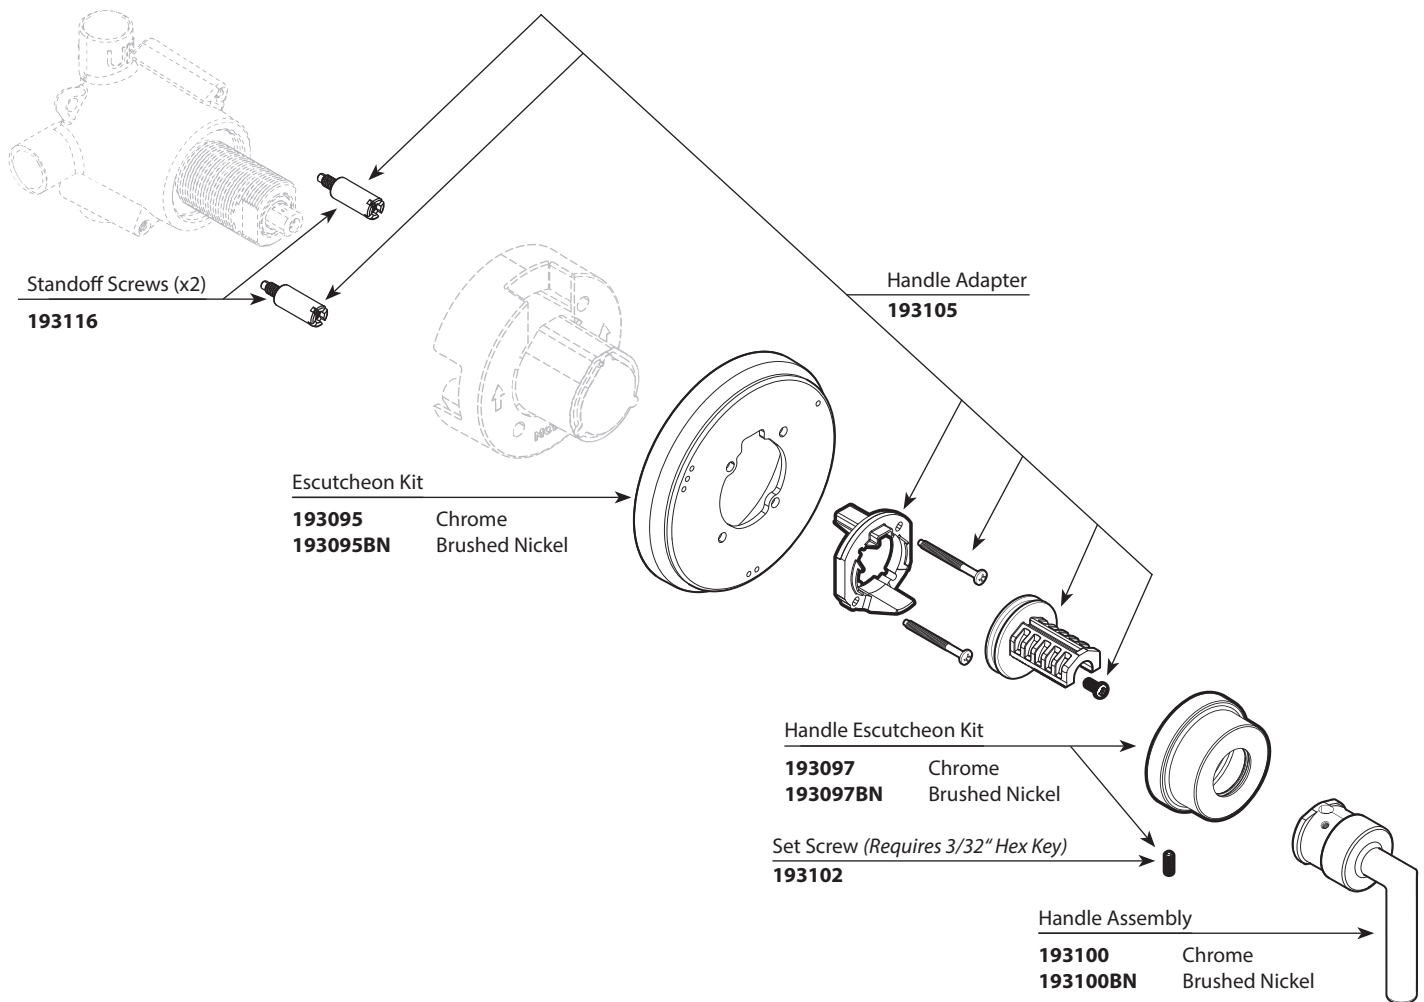

- Order by Part Number
- Trim can be used with 3372 series or 3375 series valve

*There is more than 1 version of this model.  
Page down to identify the version you have.*

<b>Arris™ Two/Three Function Transfer Valve Trim Kit</b>		
<b>MODEL</b>	<b>TYPE</b>	<b>FINISH</b>
TS23005	Lever	Chrome
TS23005BN	Lever	Brushed Nickel

Optional Handle Extension Kit  
**193113**

■ Order by Part Number

Arris™ Multi-Function Transfer Valve Trim Kit		
MODEL	TYPE	FINISH
TS23005	Lever	Chrome
TS23005BN	Lever	Brushed Nickel

Stop Tube Kit w/o Screw  
**135151** Chrome  
**135151BN** Brushed Nickel

1" Handle Extension Kit  
**148479** Chrome  
**148479BN** Brushed Nickel